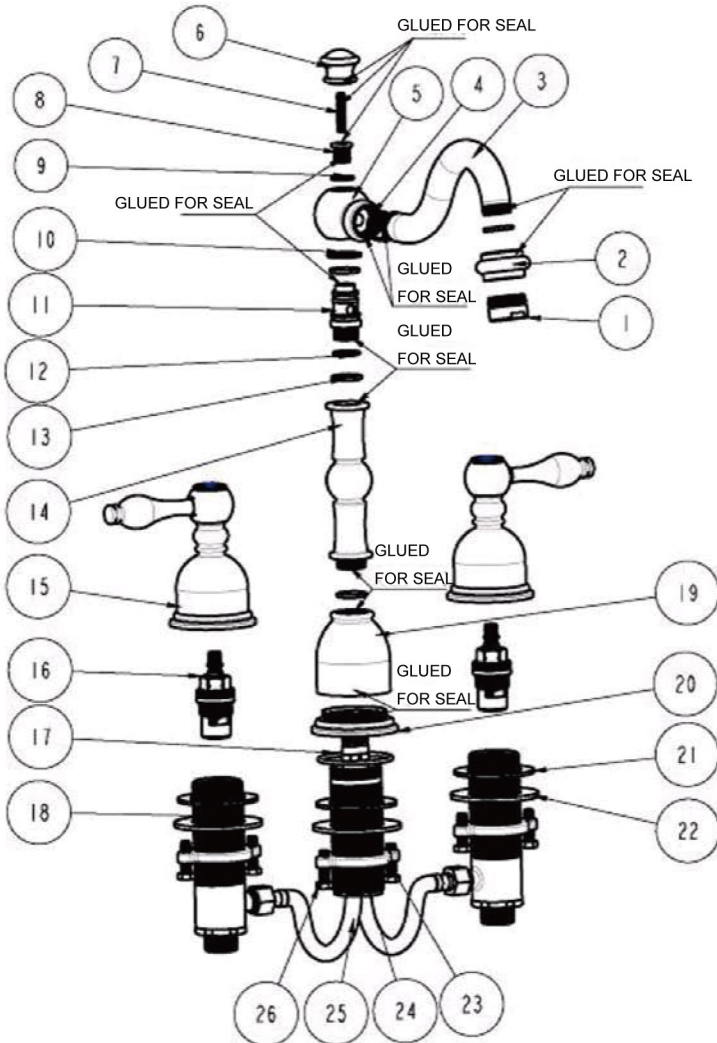

TRU^{TM} Faucets

BY PREMIER COPPER PRODUCTS

B-WS01ORB

EXPLODED PARTS VIEW