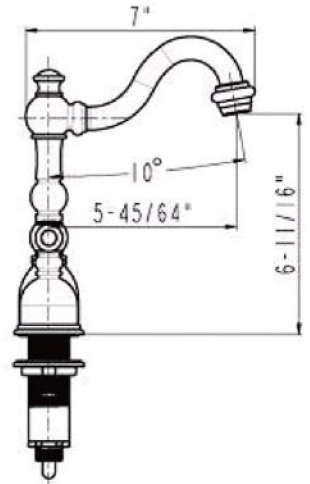

BY PREMIER COPPER PRODUCTS

B-WS010RB

PRODUCT SPECIFICATIONS