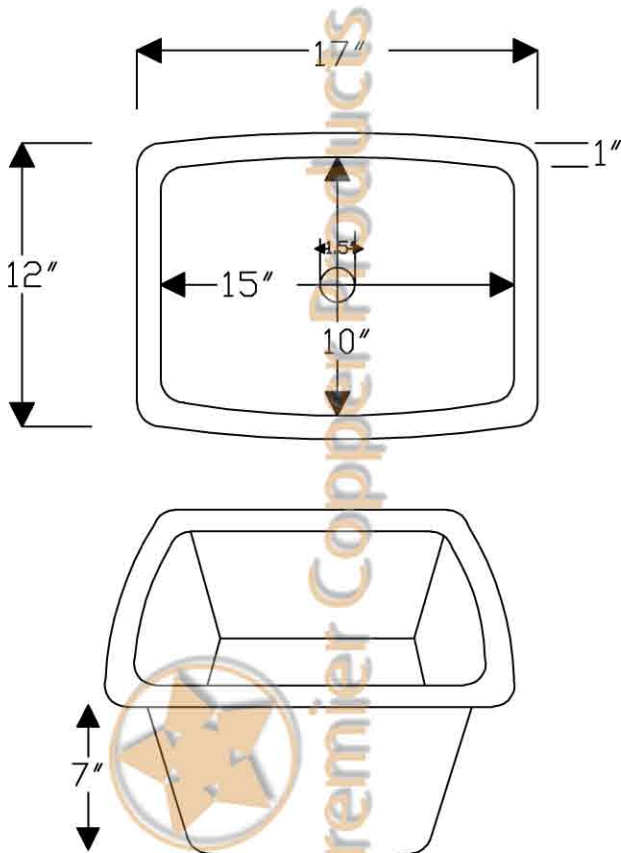

# ITEM # LRECDB RECTANGLE FLAT RIM

**OUTER DIMENSIONS: 17"X12"X7"**

**INNER DIMENSIONS: 15"X10"X7"**

**DRAIN SIZE: 1.5" W/O OVERFLOW**

**MATERIAL GAUGE: 17**

**IMPORTANT:** THIS PRODUCT IS HAND CRAFTED AND SMALL VARIANCES MAY OCCUR. DIMENSIONS MAY VARY UP TO 1/4". DO NOT MAKE ANY INSTALLATION CUTS UNTIL YOU RECEIVE YOUR SINK.

## 8" WIDESPREAD BATHROOM FAUCET