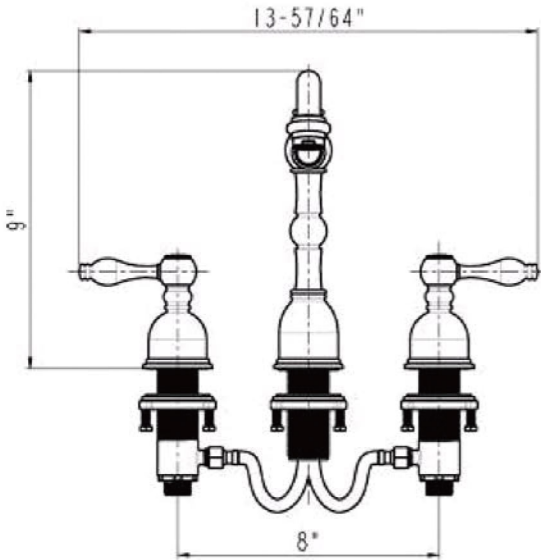

BY PREMIER COPPER PRODUCTS

B-WS010RB

PRODUCT SPECIFICATIONS