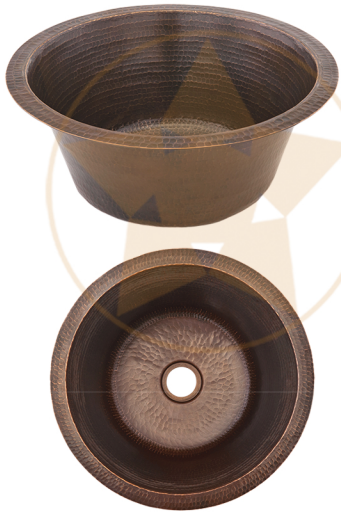

PACKAGE INCLUDES THE FOLLOWING ITEMS:

- * 16" Round Copper Bar Sink / ORB Finish (Model # BR16DB2)
- * Single Handle Bar or Vessel Filler Faucet / ORB Finish (Model # B-BV01ORB)
- * 2" Bar Basket Strainer Drain / ORB Finish (Model# D-133ORB)
- * Copper Sink Wax (Model# W900-WAX)
- * Neutral Cure Copper Sink Installation Silicone (Model# C900-ORB)

* ORB: Oil Rubbed Bronze

SINK DETAILS (Model# BR16DB2)

- * Description: 16" Round Copper Bar Sink
- * Color: Oil Rubbed Bronze
- * Outer Dimension: 16" x 16" x 7"
- * Inner Dimension: 14" x 14" x 7"
- * Drain Size: 2" Drain Opening

FAUCET DETAILS (Model# B-BV01ORB)

- * Description: Single Handle Bar / Vessel Faucet
- * Finish: Oil Rubbed Bronze
- * Installation: Single Hole
- * Overall Height: 11"
- * Spout Reach: 6"
- * Certifications: ASME A112.18.1/CSA B125.1, NSF/ANSI 61, California Lead Plumbing Law, ADA Compliant

DRAIN DETAILS (Model# D-133ORB)

- * Description: 2" Bar Basket Sink Drain
- * Upper Flange Dimension: 2.75"
- * Material: Solid Brass

WAX DETAILS (Model# W900-WAX)

- * Copper Sink Wax & Cleaner
- * Made from Natural Bee's Wax
- * No wax Build Up ever!
- * Hard Water Protection
- * Works Great on a Variety of Different Surfaces: