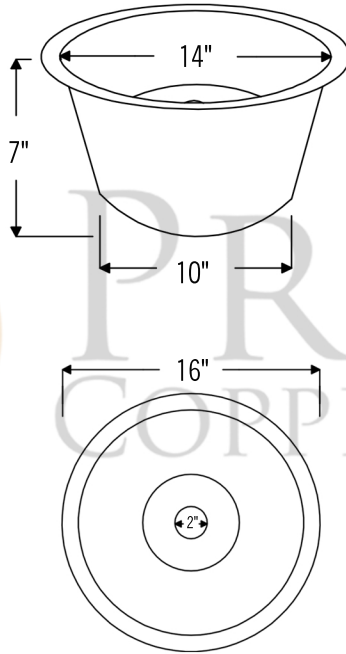

PACKAGE INCLUDES THE FOLLOWING ITEMS:

- * 16" Round Copper Bar Sink / ORB Finish (Model # BR16DB2)
- * Single Handle Bar or Vessel Filler Faucet / ORB Finish (Model # B-BV01ORB)
- * 2" Bar Basket Strainer Drain / ORB Finish (Model# D-133ORB)
- * Copper Sink Wax (Model# W900-WAX)
- * Neutral Cure Copper Sink Installation Silicone (Model# C900-ORB)

* ORB: Oil Rubbed Bronze

SINK DETAILS (Model# BR16DB2)

- * Description: 16" Round Copper Bar Sink
- * Color: Oil Rubbed Bronze
- * Outer Dimension: 16" x 16" x 7"
- * Inner Dimension: 14" x 14" x 7"
- * Drain Size: 2" Drain Opening

FAUCET DETAILS (Model# B-BV01ORB)

- * Description: Single Handle Bar / Vessel Faucet
- * Finish: Oil Rubbed Bronze
- * Installation: Single Hole
- * Overall Height: 11"
- * Spout Reach: 6"
- * Certifications: ASME A112.18.1/CSA B125.1, NSF/ANSI 61, California Lead Plumbing Law, ADA Compliant

DRAIN DETAILS (Model# D-133ORB)

- * Description: 2" Bar Basket Sink Drain
- * Upper Flange Dimension: 2.75"
- * Material: Solid Brass

WAX DETAILS (Model# W900-WAX)

- * Copper Sink Wax & Cleaner
- * Made from Natural Bee's Wax
- * No wax Build Up ever!
- * Hard Water Protection
- * Works Great on a Variety of Different Surfaces: