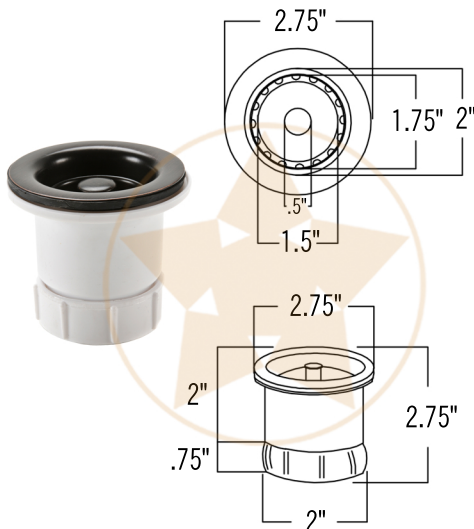

PACKAGE INCLUDES THE FOLLOWING ITEMS:

- * 16" Round Copper Bar Sink / ORB Finish (Model # BR16DB2)
- * Single Handle Bar or Vessel Filler Faucet / ORB Finish (Model # B-BV01ORB)
- * 2" Bar Basket Strainer Drain / ORB Finish (Model# D-133ORB)
- * Copper Sink Wax (Model# W900-WAX)
- * Neutral Cure Copper Sink Installation Silicone (Model# C900-ORB)

* ORB: Oil Rubbed Bronze

SINK DETAILS (Model# BR16DB2)

- * Description: 16" Round Copper Bar Sink
- * Color: Oil Rubbed Bronze
- * Outer Dimension: 16" x 16" x 7"
- * Inner Dimension: 14" x 14" x 7"
- * Drain Size: 2" Drain Opening

FAUCET DETAILS (Model# B-BV01ORB)

- * Description: Single Handle Bar / Vessel Faucet
- * Finish: Oil Rubbed Bronze
- * Installation: Single Hole
- * Overall Height: 11"
- * Spout Reach: 6"
- * Certifications: ASME A112.18.1/CSA B125.1, NSF/ANSI 61, California Lead Plumbing Law, ADA Compliant

DRAIN DETAILS (Model# D-133ORB)

- * Description: 2" Bar Basket Sink Drain
- * Upper Flange Dimension: 2.75"
- * Material: Solid Brass

WAX DETAILS (Model# W900-WAX)

- * Copper Sink Wax & Cleaner
- * Made from Natural Bee's Wax
- * No wax Build Up ever!
- * Hard Water Protection
- * Works Great on a Variety of Different Surfaces: