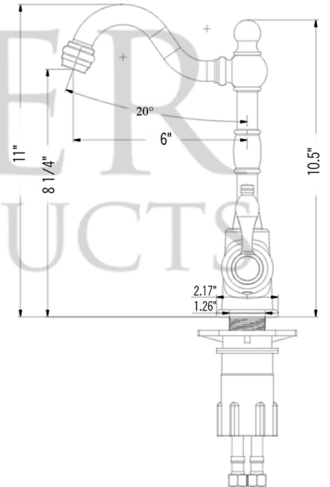

* ORB: Oil Rubbed Bronze

SINK DETAILS (Model# BR16DB2)

- * Description: 16" Round Copper Bar Sink
- * Color: Oil Rubbed Bronze
- * Outer Dimension: 16" x 16" x 7"
- * Inner Dimension: 14" x 14" x 7"
- * Drain Size: 2" Drain Opening

FAUCET DETAILS (Model# B-BV01ORB)

- * Description: Single Handle Bar / Vessel Faucet
- * Finish: Oil Rubbed Bronze
- * Installation: Single Hole
- * Overall Height: 11"
- * Spout Reach: 6"
- * Certifications: ASME A112.18.1/CSA B125.1, NSF/ANSI 61, California Lead Plumbing Law, ADA Compliant

DRAIN DETAILS (Model# D-133ORB)

- * Description: 2" Bar Basket Sink Drain
- * Upper Flange Dimension: 2.75"
- * Material: Solid Brass

WAX DETAILS (Model# W900-WAX)

- * Copper Sink Wax & Cleaner
- * Made from Natural Bee's Wax
- * No wax Build Up ever!
- * Hard Water Protection
- * Works Great on a Variety of Different Surfaces:

SILICONE DETAILS (Model# C900-ORB)

- * Description: Neutral Cure Copper Sink Installation Silicone
- * Color: Oil Rubbed Bronze
- * Size: 4.7oz