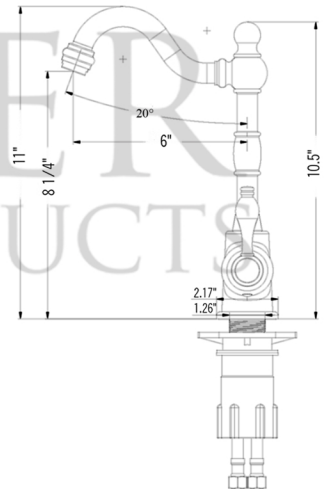

PACKAGE INCLUDES THE FOLLOWING ITEMS:

- * 28" Rectangle Hammered Slanted Copper Bar/Prep Sink with 3.5" Drain Opening / ORB Finish (Model # BRECSL28DB3)
- * Single Handle Bar or Vessel Filler Faucet / ORB Finish (Model # B-BV01ORB)
- * 3.5" Basket Strainer Drain / ORB Finish (Model# D-132ORB)
- * Copper Sink Wax (Model# W900-WAX)
- * Neutral Cure Copper Sink Installation Silicone (Model# C900-ORB)

* ORB: Oil Rubbed Bronze

SINK DETAILS (Model# BRECSL28DB3)

- * Description: 28" Rectangle Hammered Slanted Copper Bar/Prep Sink with 3.5" Drain Opening
- * Color: Oil Rubbed Bronze
- * Outer Dimension: 28" x 12" x 7"
- * Inner Dimension: 26" x 9"
- * Height (Short Side): 4"
- * Drain Size: 3.5" Drain Opening

FAUCET DETAILS (Model# B-BV01ORB)

- * Description: Single Handle Bar / Vessel Faucet
- * Finish: Oil Rubbed Bronze
- * Installation: Single Hole
- * Overall Height: 11"
- * Spout Reach: 6"
- * Certifications: ASME A112.18.1/CSA B125.1, NSF/ANSI 61, California Lead Plumbing Law, ADA Compliant

SILICONE DETAILS (Model# C900-ORB)

- * Description: Neutral Cure Copper Sink Installation Silicone
- * Color: Oil Rubbed Bronze
- * Size: 4.7oz