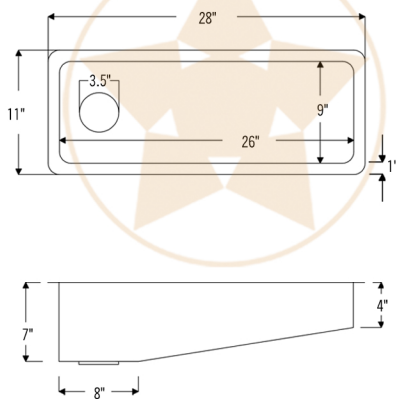

PACKAGE INCLUDES THE FOLLOWING ITEMS:

- * 28" Rectangle Hammered Slanted Copper Bar/Prep Sink with 3.5" Drain Opening / ORB Finish (Model # BRECSL28DB3)
- * Single Handle Bar or Vessel Filler Faucet / ORB Finish (Model # B-BV01ORB)
- * 3.5" Basket Strainer Drain / ORB Finish (Model# D-132ORB)
- * Copper Sink Wax (Model# W900-WAX)
- * Neutral Cure Copper Sink Installation Silicone (Model# C900-ORB)

* ORB: Oil Rubbed Bronze

SINK DETAILS (Model# BRECSL28DB3)

- * Description: 28" Rectangle Hammered Slanted Copper Bar/Prep Sink with 3.5" Drain Opening
- * Color: Oil Rubbed Bronze
- * Outer Dimension: 28" x 12" x 7"
- * Inner Dimension: 26" x 9"
- * Height (Short Side): 4"
- * Drain Size: 3.5" Drain Opening

FAUCET DETAILS (Model# B-BV01ORB)

- * Description: Single Handle Bar / Vessel Faucet
- * Finish: Oil Rubbed Bronze
- * Installation: Single Hole
- * Overall Height: 11"
- * Spout Reach: 6"
- * Certifications: ASME A112.18.1/CSA B125.1, NSF/ANSI 61, California Lead Plumbing Law, ADA Compliant

SILICONE DETAILS (Model# C900-ORB)

- * Description: Neutral Cure Copper Sink Installation Silicone
- * Color: Oil Rubbed Bronze
- * Size: 4.7oz