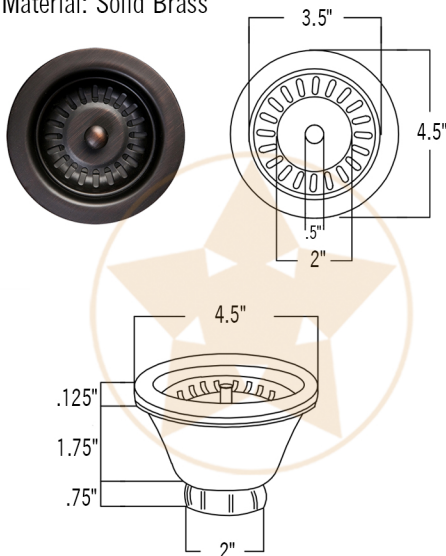

DRAIN DETAILS (Model# D-132ORB)

- Description: 3.5" Basket Strainer Drain
- Upper Flange Dimension: 4.5"
- Material: Solid Brass