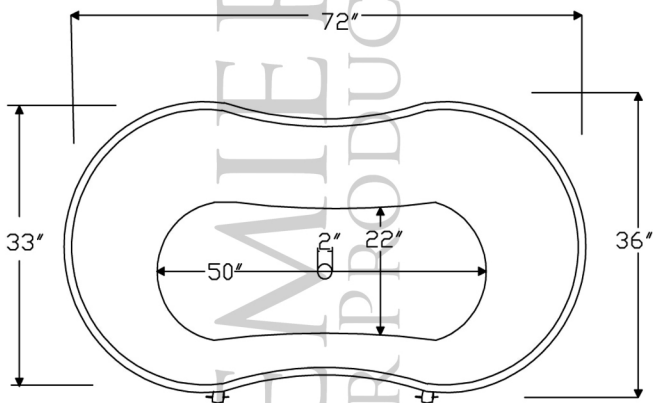

PREMIER
COPPER PRODUCTS

MODEL NUMBER: BTDR72DB

- * Description: 72" Copper Double Slipper Bathtub With Rings
- * Outer Dimensions: 72" X 33" X 35"
- * Drain Opening: 2" Center
- * Finish: Oil Rubbed Bronze
- * Design: Hand Hammered Copper
- * Gauge: 16

THIS PRODUCT IS HAND CRAFTED, SMALL VARIANCES IN COLOR AND SIZE MAY OCCUR.
DO NOT MAKE ANY INSTALLATION CUTS UNTIL YOU RECEIVE YOUR ITEM(S).