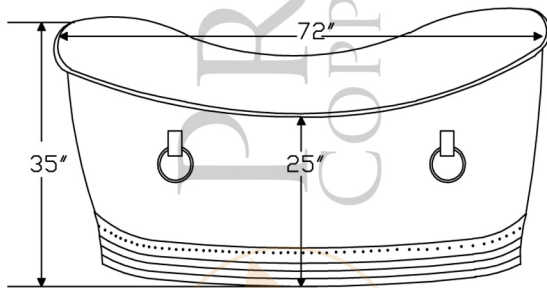

PREMIER
COPPER PRODUCTS

MODEL NUMBER: BTDR72DB

- * Description: 72" Copper Double Slipper Bathtub With Rings
- * Outer Dimensions: 72" X 33" X 35"
- * Drain Opening: 2" Center
- * Finish: Oil Rubbed Bronze
- * Design: Hand Hammered Copper
- * Gauge: 16

THIS PRODUCT IS HAND CRAFTED, SMALL VARIANCES IN COLOR AND SIZE MAY OCCUR.
DO NOT MAKE ANY INSTALLATION CUTS UNTIL YOU RECEIVE YOUR ITEM(S).