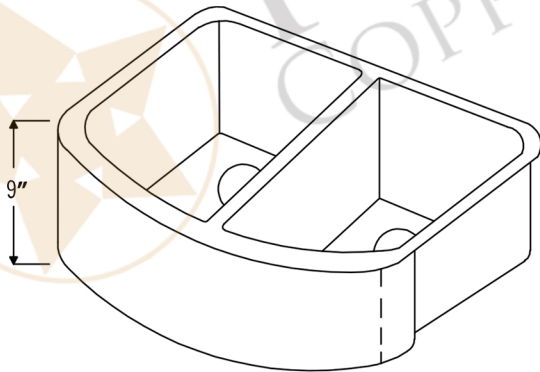

PREMIER
COPPER PRODUCTS

MODEL NUMBER: KA50RDB33249

- * Description: 33" Hammered Copper Kitchen Rounded Apron 50/50 Double Basin Sink
- * Outer Dimension: 33" x 24" x 9"
- * Inner Dimension: L: 15" x 21" x 9" | R: 15" x 21" x 9"
- * Rim: Left, Right & Back - 1" / Apron Front - 2"
- * Drain Opening: 3.5"
- * Finish: Oil Rubbed Bronze | Living Copper

THIS PRODUCT IS HAND CRAFTED, SMALL VARIANCES IN COLOR AND SIZE MAY OCCUR.
DO NOT MAKE ANY INSTALLATION CUTS UNTIL YOU RECEIVE YOUR ITEM(S).