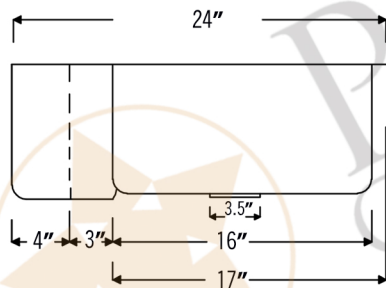

PREMIER
COPPER PRODUCTS

MODEL NUMBER: KA50RDB33249

- * Description: 33" Hammered Copper Kitchen Rounded Apron 50/50 Double Basin Sink
- * Outer Dimension: 33" x 24" x 9"
- * Inner Dimension: L: 15" x 21" x 9" | R: 15" x 21" x 9"
- * Rim: Left, Right & Back - 1" / Apron Front - 2"
- * Drain Opening: 3.5"
- * Finish: Oil Rubbed Bronze | Living Copper