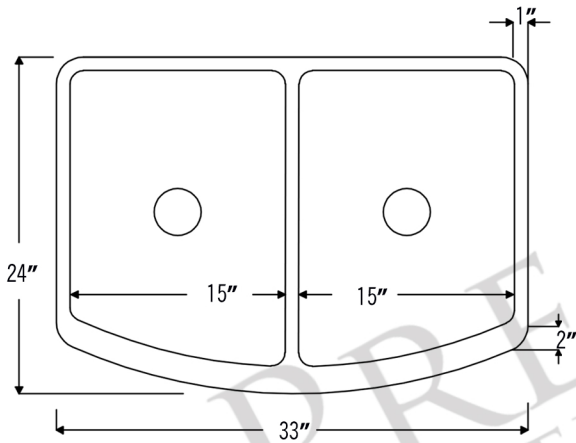

PREMIER
COPPER PRODUCTS

MODEL NUMBER: KA50RDB33249

- * Description: 33" Hammered Copper Kitchen Rounded Apron 50/50 Double Basin Sink
- * Outer Dimension: 33" x 24" x 9"
- * Inner Dimension: L: 15" x 21" x 9" | R: 15" x 21" x 9"
- * Rim: Left, Right & Back - 1" / Apron Front - 2"
- * Drain Opening: 3.5"
- * Finish: Oil Rubbed Bronze | Living Copper

THIS PRODUCT IS HAND CRAFTED, SMALL VARIANCES IN COLOR AND SIZE MAY OCCUR.
DO NOT MAKE ANY INSTALLATION CUTS UNTIL YOU RECEIVE YOUR ITEM(S).