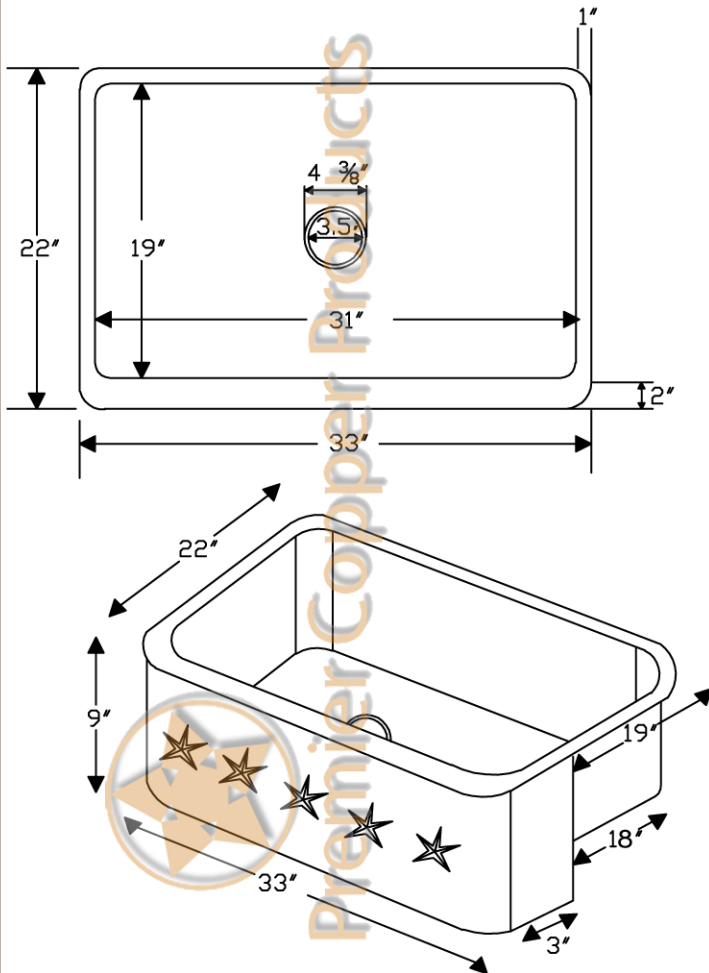

ITEM # KASDB33229ST 33" KITCHEN APRON SINGLE BOWL SINK W/ STAR DESIGN

CODE/STANDARD COMPLIANCE

* IAPMO/cUPC LISTED

OUTER DIMENSIONS: 33"X22"X9"
INNER DIMENSIONS: 31"X19"X9"
DRAIN SIZE: 3.5" STANDARD
MATERIAL GAUGE: 14

IMPORTANT: THIS PRODUCT IS HAND CRAFTED AND SMALL VARIANCES MAY OCCUR. DIMENSIONS MAY VARY UP TO 1/4". DO NOT MAKE ANY INSTALLATION CUTS UNTIL YOU RECEIVE YOUR SINK.