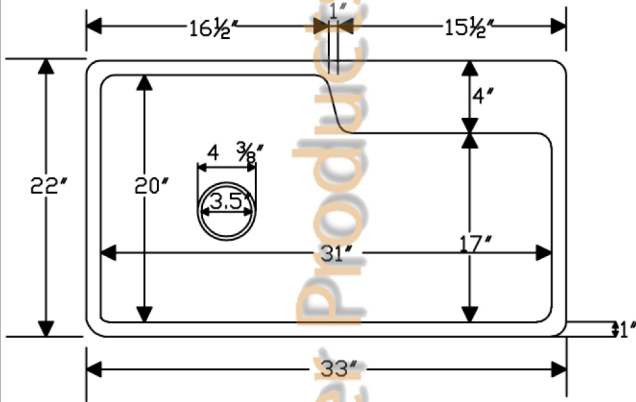

# ITEM # KSFDB33229

33" Hand Hammered Copper Kitchen Single Basin Sink,  
With Space For Faucet & Fixture Mounting

**OUTER DIMENSIONS: 33"X22"X9"**

**INNER DIMENSIONS: 31"X20"X9"**

**DRAIN SIZE: 3.5" STANDARD**

**MATERIAL GAUGE: 14**

**FINISH: DARK BROWN (OIL RUBBED BRONZE)**

**IMPORTANT:** THIS PRODUCT IS HAND CRAFTED AND SMALL VARIANCES MAY OCCUR. DIMENSIONS MAY VARY UP TO 1/4". DO NOT MAKE ANY INSTALLATION CUTS UNTIL YOU RECEIVE YOUR SINK.