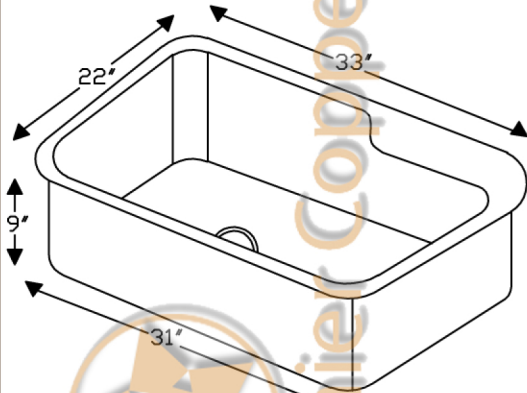

# ITEM # KSFDB33229

33" Hand Hammered Copper Kitchen Single Basin Sink,  
With Space For Faucet & Fixture Mounting

**OUTER DIMENSIONS: 33"X22"X9"**

**INNER DIMENSIONS: 31"X20"X9"**

**DRAIN SIZE: 3.5" STANDARD**

**MATERIAL GAUGE: 14**

**FINISH: DARK BROWN (OIL RUBBED BRONZE)**

**IMPORTANT:** THIS PRODUCT IS HAND CRAFTED AND SMALL VARIANCES MAY OCCUR. DIMENSIONS MAY VARY UP TO 1/4". DO NOT MAKE ANY INSTALLATION CUTS UNTIL YOU RECEIVE YOUR SINK.