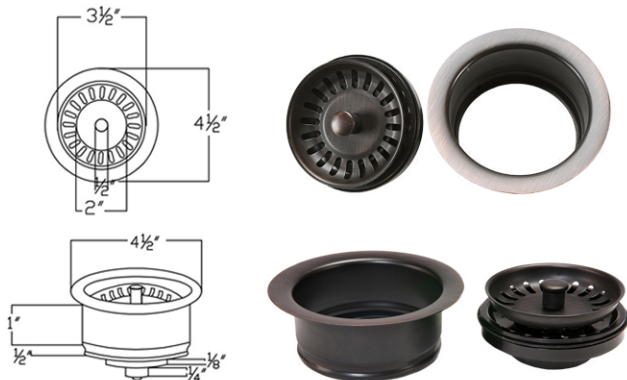

PACKAGE INCLUDES THE FOLLOWING ITEMS:

- * 33" Hammered Copper Kitchen 25/75 Double Basin Sink / ORB Finish (Model# K25DB33199)
- * 3.5" Garbage Disposal Drain w/ Basket / ORB Finish (Model# D-130ORB)
- * 3.5" Kitchen Basket Strainer Drain / ORB Finish (Model# D-132ORB)
- * Oil Rubbed Bronze Installation Silicone (Model# C900-ORB)
- * Copper Sink Wax (Model# W900-WAX)

** ORB: Oil Rubbed Bronze*

SINK DETAILS (Model# K25DB33199)

- * 33" Hammered Copper Kitchen 25/75 Double Basin Sink
- * Color: Oil Rubbed Bronze
- * Outer Dimension: 33" x 19" x 9"
- * Inner Dimension: L: 9" x 17" x 8" R: 21" x 17" x 9"
- * Drain Size: 3.5" Standard
- * Material Gauge: 14

PACKAGE INCLUDES THE FOLLOWING ITEMS:

- * 33" Hammered Copper Kitchen 25/75 Double Basin Sink / ORB Finish (Model# K25DB33199)
- * 3.5" Garbage Disposal Drain w/ Basket / ORB Finish (Model# D-130ORB)
- * 3.5" Kitchen, Prep, Bar Basket Strainer Drain / ORB Finish (Model# D-132ORB)
- * Oil Rubbed Bronze Installation Silicone (Model# C900-ORB)
- * Copper Sink Wax (Model# W900-WAX)

* ORB: Oil Rubbed Bronze

DRAIN #1 DETAILS (Model# D-130ORB)

- * 3.5" Deluxe Garbage Disposal Drain w/ Basket
- * Color: Oil Rubbed Bronze
- * Inner Dimension: 3.5"
- * Outer Dimension: 4.5" x 2"
- * Installation Type: Insinkerator Brand Compatible
- * Material: Brass