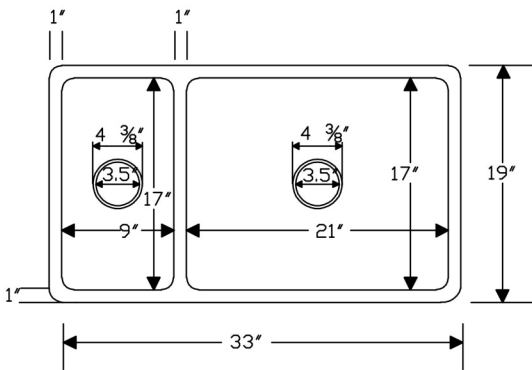

PACKAGE INCLUDES THE FOLLOWING ITEMS:

- * 33" Hammered Copper Kitchen 25/75 Double Basin Sink / ORB Finish (Model# K25DB33199)
- * 3.5" Garbage Disposal Drain w/ Basket / ORB Finish (Model# D-130ORB)
- * 3.5" Kitchen Basket Strainer Drain / ORB Finish (Model# D-132ORB)
- * Oil Rubbed Bronze Installation Silicone (Model# C900-ORB)
- * Copper Sink Wax (Model# W900-WAX)

** ORB: Oil Rubbed Bronze*

SINK DETAILS (Model# K25DB33199)

- * 33" Hammered Copper Kitchen 25/75 Double Basin Sink
- * Color: Oil Rubbed Bronze
- * Outer Dimension: 33" x 19" x 9"
- * Inner Dimension: L: 9" x 17" x 8" R: 21" x 17" x 9"
- * Drain Size: 3.5" Standard
- * Material Gauge: 14

* ORB: Oil Rubbed Bronze

DRAIN #1 DETAILS (Model# D-130ORB)

- * 3.5" Deluxe Garbage Disposal Drain w/ Basket
- * Color: Oil Rubbed Bronze
- * Inner Dimension: 3.5"
- * Outer Dimension: 4.5" x 2"
- * Installation Type: Insinkerator Brand Compatible
- * Material: Brass

DRAIN #2 DETAILS (Model# D-132ORB)

- * 3.5" Kitchen, Prep, Bar Basket Strainer Drain
- * Color: Oil Rubbed Bronze
- * Inner Dimension: 3.5"
- * Outer Dimension: 4.5" x 3"
- * Installation Type: Compression
- * Material: Brass/PVC