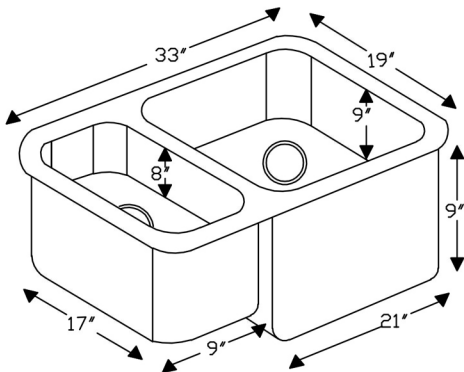

PACKAGE INCLUDES THE FOLLOWING ITEMS:

- * 33" Hammered Copper Kitchen 25/75 Double Basin Sink / ORB Finish (Model# K25DB33199)
- * 3.5" Garbage Disposal Drain w/ Basket / ORB Finish (Model# D-130ORB)
- * 3.5" Kitchen Basket Strainer Drain / ORB Finish (Model# D-132ORB)
- * Oil Rubbed Bronze Installation Silicone (Model# C900-ORB)
- * Copper Sink Wax (Model# W900-WAX)

** ORB: Oil Rubbed Bronze*

SINK DETAILS (Model# K25DB33199)

- * 33" Hammered Copper Kitchen 25/75 Double Basin Sink
- * Color: Oil Rubbed Bronze
- * Outer Dimension: 33" x 19" x 9"
- * Inner Dimension: L: 9" x 17" x 8" R: 21" x 17" x 9"
- * Drain Size: 3.5" Standard
- * Material Gauge: 14

PACKAGE INCLUDES THE FOLLOWING ITEMS:

- * 33" Hammered Copper Kitchen 25/75 Double Basin Sink / ORB Finish (Model# K25DB33199)
- * 3.5" Garbage Disposal Drain w/ Basket / ORB Finish (Model# D-130ORB)
- * 3.5" Kitchen, Prep, Bar Basket Strainer Drain / ORB Finish (Model# D-132ORB)
- * Oil Rubbed Bronze Installation Silicone (Model# C900-ORB)
- * Copper Sink Wax (Model# W900-WAX)

* ORB: Oil Rubbed Bronze

DRAIN #1 DETAILS (Model# D-130ORB)

- * 3.5" Deluxe Garbage Disposal Drain w/ Basket
- * Color: Oil Rubbed Bronze
- * Inner Dimension: 3.5"
- * Outer Dimension: 4.5" x 2"
- * Installation Type: Insinkerator Brand Compatible
- * Material: Brass