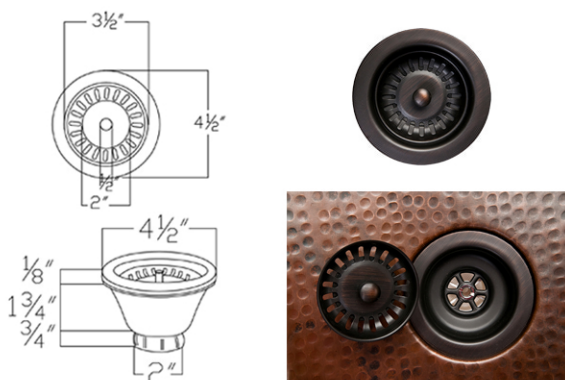

** ORB: Oil Rubbed Bronze*

SINK DETAILS (Model# K25DB33199)

- * 33" Hammered Copper Kitchen 25/75 Double Basin Sink
- * Color: Oil Rubbed Bronze
- * Outer Dimension: 33" x 19" x 9"
- * Inner Dimension: L: 9" x 17" x 8" R: 21" x 17" x 9"
- * Drain Size: 3.5" Standard
- * Material Gauge: 14

PACKAGE INCLUDES THE FOLLOWING ITEMS:

- * 33" Hammered Copper Kitchen 25/75 Double Basin Sink / ORB Finish (Model# K25DB33199)
- * 3.5" Garbage Disposal Drain w/ Basket / ORB Finish (Model# D-130ORB)
- * 3.5" Kitchen, Prep, Bar Basket Strainer Drain / ORB Finish (Model# D-132ORB)
- * Oil Rubbed Bronze Installation Silicone (Model# C900-ORB)
- * Copper Sink Wax (Model# W900-WAX)

* ORB: Oil Rubbed Bronze

DRAIN #1 DETAILS (Model# D-130ORB)

- * 3.5" Deluxe Garbage Disposal Drain w/ Basket
- * Color: Oil Rubbed Bronze
- * Inner Dimension: 3.5"
- * Outer Dimension: 4.5" x 2"
- * Installation Type: Insinkerator Brand Compatible
- * Material: Brass

DRAIN #2 DETAILS (Model# D-132ORB)

- * 3.5" Kitchen, Prep, Bar Basket Strainer Drain
- * Color: Oil Rubbed Bronze
- * Inner Dimension: 3.5"
- * Outer Dimension: 4.5" x 3"
- * Installation Type: Compression
- * Material: Brass/PVC