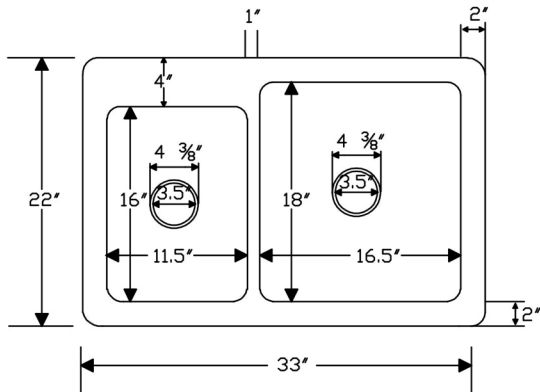

**PACKAGE INCLUDES THE FOLLOWING ITEMS:**

- \* 33" Hammered Copper Kitchen 40/60 Double Basin Sink / ORB Finish (Model# K40DB33229)
- \* 3.5" Garbage Disposal Drain w/ Basket / ORB Finish (Model# D-130ORB)
- \* 3.5" Kitchen Basket Strainer Drain / ORB Finish (Model# D-132ORB)
- \* Oil Rubbed Bronze Installation Silicone (Model# C900-ORB)
- \* Copper Sink Wax (Model# W900-WAX)

*\* ORB: Oil Rubbed Bronze*

**SINK DETAILS (Model# K40DB33229)**

- \* 33" Hammered Copper Kitchen 40/60 Double Basin Sink
- \* Color: Oil Rubbed Bronze
- \* Outer Dimension: 33" x 22" x 9"
- \* Inner Dimension: L: 11.5" x 16" x 7" R: 16.5" x 18" x 9"
- \* Drain Size: 3.5" Standard
- \* Material Gauge: 14

### DRAIN #2 DETAILS (Model# D-132ORB)

- \* 3.5" Kitchen, Prep, Bar Basket Strainer Drain
- \* Color: Oil Rubbed Bronze
- \* Inner Dimension: 3.5"
- \* Outer Dimension: 4.5" x 3"
- \* Installation Type: Compression
- \* Material: Brass/PVC

### SILICONE DETAILS (Model# C900-ORB)

- \* Neutral Cure Installation Silicone
- \* Size: 4.5 OZ
- \* Matches a Variety of Different Styled Sinks and Drains