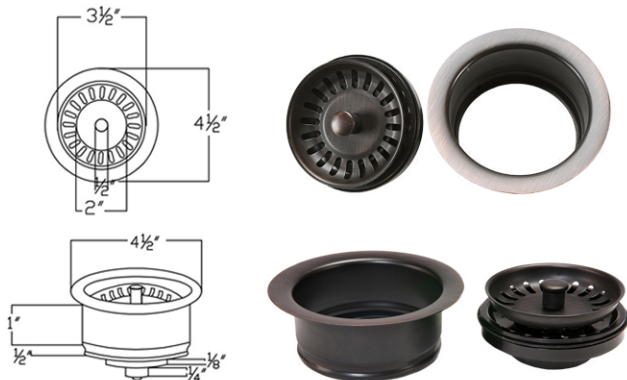

**PACKAGE INCLUDES THE FOLLOWING ITEMS:**

- \* 33" Hammered Copper Kitchen 40/60 Double Basin Sink / ORB Finish (Model# K40DB33229)
- \* 3.5" Garbage Disposal Drain w/ Basket / ORB Finish (Model# D-130ORB)
- \* 3.5" Kitchen Basket Strainer Drain / ORB Finish (Model# D-132ORB)
- \* Oil Rubbed Bronze Installation Silicone (Model# C900-ORB)
- \* Copper Sink Wax (Model# W900-WAX)

*\* ORB: Oil Rubbed Bronze*

**SINK DETAILS (Model# K40DB33229)**

- \* 33" Hammered Copper Kitchen 40/60 Double Basin Sink
- \* Color: Oil Rubbed Bronze
- \* Outer Dimension: 33" x 22" x 9"
- \* Inner Dimension: L: 11.5" x 16" x 7" R: 16.5" x 18" x 9"
- \* Drain Size: 3.5" Standard
- \* Material Gauge: 14

### PACKAGE INCLUDES THE FOLLOWING ITEMS:

- \* 33" Hammered Copper Kitchen 40/60 Double Basin Sink / ORB Finish (Model# K40DB33229)
- \* 3.5" Garbage Disposal Drain w/ Basket / ORB Finish (Model# D-130ORB)
- \* 3.5" Kitchen, Prep, Bar Basket Strainer Drain / ORB Finish (Model# D-132ORB)
- \* Oil Rubbed Bronze Installation Silicone (Model# C900-ORB)
- \* Copper Sink Wax (Model# W900-WAX)

### DRAIN #1 DETAILS (Model# D-130ORB)

- \* 3.5" Deluxe Garbage Disposal Drain w/ Basket
- \* Color: Oil Rubbed Bronze
- \* Inner Dimension: 3.5"
- \* Outer Dimension: 4.5" x 2"
- \* Installation Type: Insinkerator Brand Compatible
- \* Material: Brass