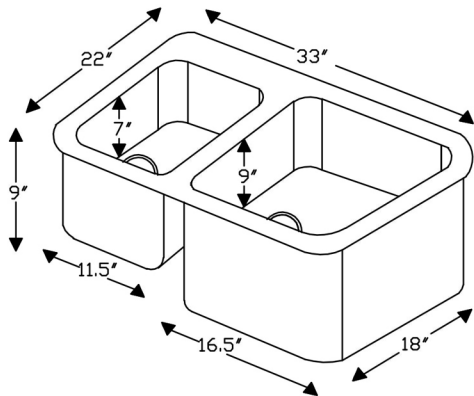

**PACKAGE INCLUDES THE FOLLOWING ITEMS:**

- \* 33" Hammered Copper Kitchen 40/60 Double Basin Sink / ORB Finish (Model# K40DB33229)
- \* 3.5" Garbage Disposal Drain w/ Basket / ORB Finish (Model# D-130ORB)
- \* 3.5" Kitchen Basket Strainer Drain / ORB Finish (Model# D-132ORB)
- \* Oil Rubbed Bronze Installation Silicone (Model# C900-ORB)
- \* Copper Sink Wax (Model# W900-WAX)

*\* ORB: Oil Rubbed Bronze*

**SINK DETAILS (Model# K40DB33229)**

- \* 33" Hammered Copper Kitchen 40/60 Double Basin Sink
- \* Color: Oil Rubbed Bronze
- \* Outer Dimension: 33" x 22" x 9"
- \* Inner Dimension: L: 11.5" x 16" x 7" R: 16.5" x 18" x 9"
- \* Drain Size: 3.5" Standard
- \* Material Gauge: 14

### PACKAGE INCLUDES THE FOLLOWING ITEMS:

- \* 33" Hammered Copper Kitchen 40/60 Double Basin Sink / ORB Finish (Model# K40DB33229)
- \* 3.5" Garbage Disposal Drain w/ Basket / ORB Finish (Model# D-130ORB)
- \* 3.5" Kitchen, Prep, Bar Basket Strainer Drain / ORB Finish (Model# D-132ORB)
- \* Oil Rubbed Bronze Installation Silicone (Model# C900-ORB)
- \* Copper Sink Wax (Model# W900-WAX)

### SILICONE DETAILS (Model# C900-ORB)

- \* Neutral Cure Installation Silicone
- \* Size: 4.5 OZ
- \* Matches a Variety of Different Styled Sinks and Drains