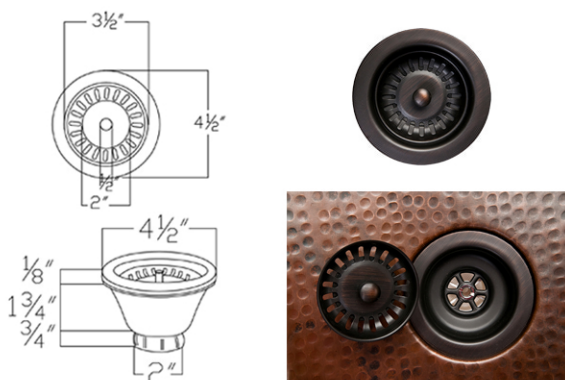

DRAIN #2 DETAILS (Model# D-132ORB)

- 3.5" Kitchen, Prep, Bar Basket Strainer Drain
- Color: Oil Rubbed Bronze
- Inner Dimension: 3.5"
- Outer Dimension: 4.5" x 3"
- Installation Type: Compression
- Material: Brass/PVC