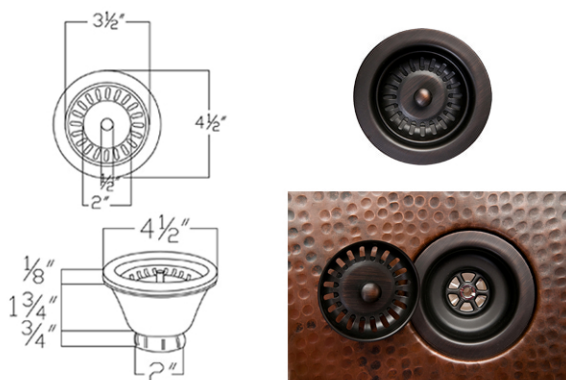

** ORB: Oil Rubbed Bronze*

SINK DETAILS (Model# K50DB33199)

- * 33" Hammered Copper Kitchen 50/50 Double Basin Sink
- * Color: Oil Rubbed Bronze
- * Outer Dimension: 33" x 19" x 9"
- * Inner Dimension: L: 15" x 17" x 9" R: 15" x 17" x 9"
- * Drain Size: 3.5" Standard
- * Material Gauge: 14

PACKAGE INCLUDES THE FOLLOWING ITEMS:

- * 33" Hammered Copper Kitchen 50/50 Double Basin Sink / ORB Finish (Model# K50DB33199)
- * 3.5" Garbage Disposal Drain w/ Basket / ORB Finish (Model# D-130ORB)
- * 3.5" Kitchen, Prep, Bar Basket Strainer Drain / ORB Finish (Model# D-132ORB)
- * Oil Rubbed Bronze Installation Silicone (Model# C900-ORB)
- * Copper Sink Wax (Model# W900-WAX)

* ORB: Oil Rubbed Bronze

DRAIN #1 DETAILS (Model# D-130ORB)

- * 3.5" Deluxe Garbage Disposal Drain w/ Basket
- * Color: Oil Rubbed Bronze
- * Inner Dimension: 3.5"
- * Outer Dimension: 4.5" x 2"
- * Installation Type: Insinkerator Brand Compatible
- * Material: Brass

DRAIN #2 DETAILS (Model# D-132ORB)

- * 3.5" Kitchen, Prep, Bar Basket Strainer Drain
- * Color: Oil Rubbed Bronze
- * Inner Dimension: 3.5"
- * Outer Dimension: 4.5" x 3"
- * Installation Type: Compression
- * Material: Brass/PVC