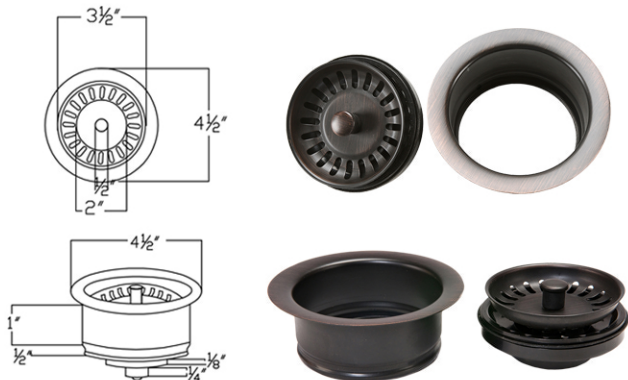

PACKAGE INCLUDES THE FOLLOWING ITEMS:

- * 33" Hammered Copper Kitchen 50/50 Double Basin Sink / ORB Finish (Model# K50DB33199)
- * 3.5" Garbage Disposal Drain w/ Basket / ORB Finish (Model# D-130ORB)
- * 3.5" Kitchen Basket Strainer Drain / ORB Finish (Model# D-132ORB)
- * Oil Rubbed Bronze Installation Silicone (Model# C900-ORB)
- * Copper Sink Wax (Model# W900-WAX)

** ORB: Oil Rubbed Bronze*

SINK DETAILS (Model# K50DB33199)

- * 33" Hammered Copper Kitchen 50/50 Double Basin Sink
- * Color: Oil Rubbed Bronze
- * Outer Dimension: 33" x 19" x 9"
- * Inner Dimension: L: 15" x 17" x 9" R: 15" x 17" x 9"
- * Drain Size: 3.5" Standard
- * Material Gauge: 14

PACKAGE INCLUDES THE FOLLOWING ITEMS:

- * 33" Hammered Copper Kitchen 50/50 Double Basin Sink / ORB Finish (Model# K50DB33199)
- * 3.5" Garbage Disposal Drain w/ Basket / ORB Finish (Model# D-130ORB)
- * 3.5" Kitchen, Prep, Bar Basket Strainer Drain / ORB Finish (Model# D-132ORB)
- * Oil Rubbed Bronze Installation Silicone (Model# C900-ORB)
- * Copper Sink Wax (Model# W900-WAX)

* ORB: Oil Rubbed Bronze

DRAIN #1 DETAILS (Model# D-130ORB)

- * 3.5" Deluxe Garbage Disposal Drain w/ Basket
- * Color: Oil Rubbed Bronze
- * Inner Dimension: 3.5"
- * Outer Dimension: 4.5" x 2"
- * Installation Type: Insinkerator Brand Compatible
- * Material: Brass