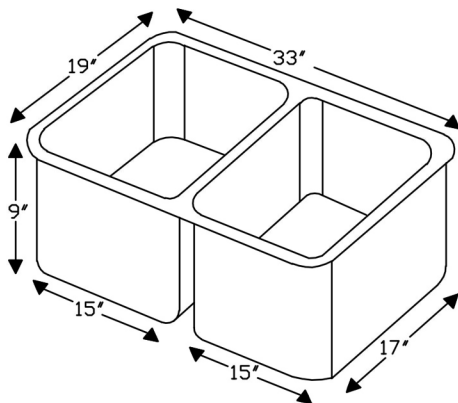

PACKAGE INCLUDES THE FOLLOWING ITEMS:

- * 33" Hammered Copper Kitchen 50/50 Double Basin Sink / ORB Finish (Model# K50DB33199)
- * 3.5" Garbage Disposal Drain w/ Basket / ORB Finish (Model# D-130ORB)
- * 3.5" Kitchen Basket Strainer Drain / ORB Finish (Model# D-132ORB)
- * Oil Rubbed Bronze Installation Silicone (Model# C900-ORB)
- * Copper Sink Wax (Model# W900-WAX)

** ORB: Oil Rubbed Bronze*

SINK DETAILS (Model# K50DB33199)

- * 33" Hammered Copper Kitchen 50/50 Double Basin Sink
- * Color: Oil Rubbed Bronze
- * Outer Dimension: 33" x 19" x 9"
- * Inner Dimension: L: 15" x 17" x 9" R: 15" x 17" x 9"
- * Drain Size: 3.5" Standard
- * Material Gauge: 14

* ORB: Oil Rubbed Bronze

DRAIN #1 DETAILS (Model# D-130ORB)

- * 3.5" Deluxe Garbage Disposal Drain w/ Basket
- * Color: Oil Rubbed Bronze
- * Inner Dimension: 3.5"
- * Outer Dimension: 4.5" x 2"
- * Installation Type: Insinkerator Brand Compatible
- * Material: Brass

DRAIN #2 DETAILS (Model# D-132ORB)

- * 3.5" Kitchen, Prep, Bar Basket Strainer Drain
- * Color: Oil Rubbed Bronze
- * Inner Dimension: 3.5"
- * Outer Dimension: 4.5" x 3"
- * Installation Type: Compression
- * Material: Brass/PVC