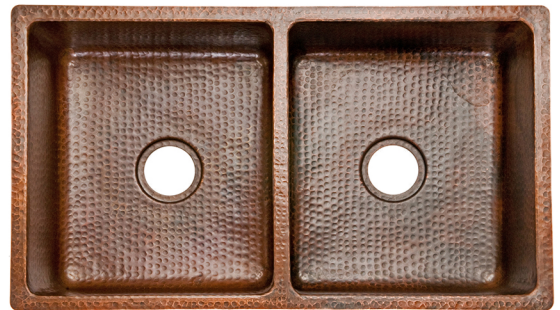

PACKAGE INCLUDES THE FOLLOWING ITEMS:

- * 33" Hammered Copper Kitchen 50/50 Double Basin Sink / ORB Finish (Model# K50DB33199)
- * 3.5" Garbage Disposal Drain w/ Basket / ORB Finish (Model# D-130ORB)
- * 3.5" Kitchen Basket Strainer Drain / ORB Finish (Model# D-132ORB)
- * Oil Rubbed Bronze Installation Silicone (Model# C900-ORB)
- * Copper Sink Wax (Model# W900-WAX)

** ORB: Oil Rubbed Bronze*

SINK DETAILS (Model# K50DB33199)

- * 33" Hammered Copper Kitchen 50/50 Double Basin Sink
- * Color: Oil Rubbed Bronze
- * Outer Dimension: 33" x 19" x 9"
- * Inner Dimension: L: 15" x 17" x 9" R: 15" x 17" x 9"
- * Drain Size: 3.5" Standard
- * Material Gauge: 14

PACKAGE INCLUDES THE FOLLOWING ITEMS:

- * 33" Hammered Copper Kitchen 50/50 Double Basin Sink / ORB Finish (Model# K50DB33199)
- * 3.5" Garbage Disposal Drain w/ Basket / ORB Finish (Model# D-130ORB)
- * 3.5" Kitchen, Prep, Bar Basket Strainer Drain / ORB Finish (Model# D-132ORB)
- * Oil Rubbed Bronze Installation Silicone (Model# C900-ORB)
- * Copper Sink Wax (Model# W900-WAX)

* ORB: Oil Rubbed Bronze

DRAIN #1 DETAILS (Model# D-130ORB)

- * 3.5" Deluxe Garbage Disposal Drain w/ Basket
- * Color: Oil Rubbed Bronze
- * Inner Dimension: 3.5"
- * Outer Dimension: 4.5" x 2"
- * Installation Type: Insinkerator Brand Compatible
- * Material: Brass