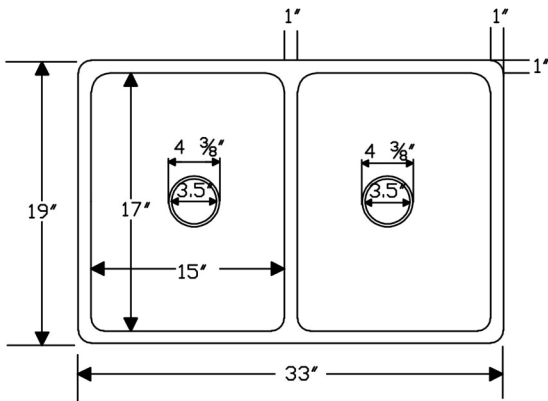

PACKAGE INCLUDES THE FOLLOWING ITEMS:

- * 33" Hammered Copper Kitchen 50/50 Double Basin Sink / ORB Finish (Model# K50DB33199)
- * 3.5" Garbage Disposal Drain w/ Basket / ORB Finish (Model# D-130ORB)
- * 3.5" Kitchen Basket Strainer Drain / ORB Finish (Model# D-132ORB)
- * Oil Rubbed Bronze Installation Silicone (Model# C900-ORB)
- * Copper Sink Wax (Model# W900-WAX)

** ORB: Oil Rubbed Bronze*

SINK DETAILS (Model# K50DB33199)

- * 33" Hammered Copper Kitchen 50/50 Double Basin Sink
- * Color: Oil Rubbed Bronze
- * Outer Dimension: 33" x 19" x 9"
- * Inner Dimension: L: 15" x 17" x 9" R: 15" x 17" x 9"
- * Drain Size: 3.5" Standard
- * Material Gauge: 14

* ORB: Oil Rubbed Bronze

DRAIN #1 DETAILS (Model# D-130ORB)

- * 3.5" Deluxe Garbage Disposal Drain w/ Basket
- * Color: Oil Rubbed Bronze
- * Inner Dimension: 3.5"
- * Outer Dimension: 4.5" x 2"
- * Installation Type: Insinkerator Brand Compatible
- * Material: Brass

DRAIN #2 DETAILS (Model# D-132ORB)

- * 3.5" Kitchen, Prep, Bar Basket Strainer Drain
- * Color: Oil Rubbed Bronze
- * Inner Dimension: 3.5"
- * Outer Dimension: 4.5" x 3"
- * Installation Type: Compression
- * Material: Brass/PVC