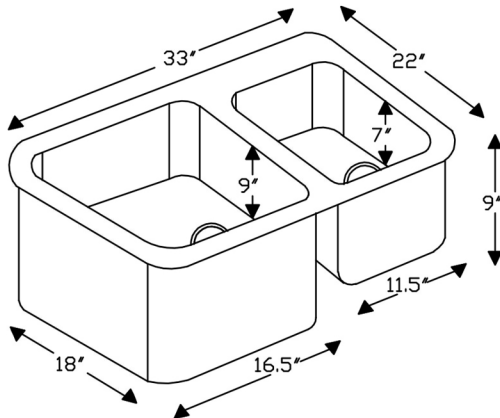

PACKAGE INCLUDES THE FOLLOWING ITEMS:

- * 33" Hammered Copper Kitchen 60/40 Double Basin Sink / ORB Finish (Model# K60DB33229)
- * 3.5" Garbage Disposal Drain w/ Basket / ORB Finish (Model# D-130ORB)
- * 3.5" Kitchen Basket Strainer Drain / ORB Finish (Model# D-132ORB)
- * Oil Rubbed Bronze Installation Silicone (Model# C900-ORB)
- * Copper Sink Wax (Model# W900-WAX)

** ORB: Oil Rubbed Bronze*

SINK DETAILS (Model# K60DB33229)

- * 33" Hammered Copper Kitchen 60/40 Double Basin Sink
- * Color: Oil Rubbed Bronze
- * Outer Dimension: 33" x 22" x 9"
- * Inner Dimension: L: 16.5" x 18" x 9" R: 11.5" x 16" x 7"
- * Drain Size: 3.5" Standard
- * Material Gauge: 14

* ORB: Oil Rubbed Bronze

DRAIN #1 DETAILS (Model# D-130ORB)

- * 3.5" Deluxe Garbage Disposal Drain w/ Basket
- * Color: Oil Rubbed Bronze
- * Inner Dimension: 3.5"
- * Outer Dimension: 4.5" x 2"
- * Installation Type: Insinkerator Brand Compatible
- * Material: Brass

DRAIN #2 DETAILS (Model# D-132ORB)

- * 3.5" Kitchen, Prep, Bar Basket Strainer Drain
- * Color: Oil Rubbed Bronze
- * Inner Dimension: 3.5"
- * Outer Dimension: 4.5" x 3"
- * Installation Type: Compression
- * Material: Brass/PVC