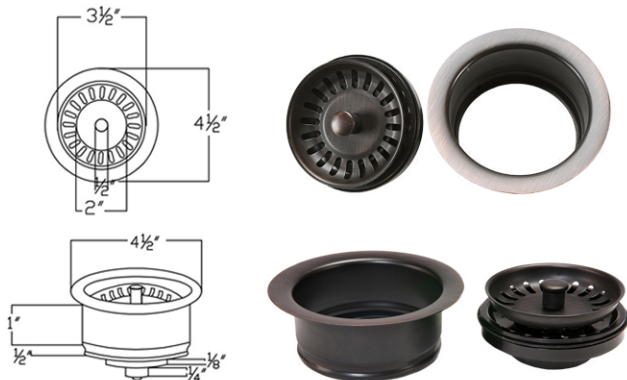

PACKAGE INCLUDES THE FOLLOWING ITEMS:

- * 33" Hammered Copper Kitchen 60/40 Double Basin Sink / ORB Finish (Model# K60DB33229)
- * 3.5" Garbage Disposal Drain w/ Basket / ORB Finish (Model# D-130ORB)
- * 3.5" Kitchen Basket Strainer Drain / ORB Finish (Model# D-132ORB)
- * Oil Rubbed Bronze Installation Silicone (Model# C900-ORB)
- * Copper Sink Wax (Model# W900-WAX)

** ORB: Oil Rubbed Bronze*

SINK DETAILS (Model# K60DB33229)

- * 33" Hammered Copper Kitchen 60/40 Double Basin Sink
- * Color: Oil Rubbed Bronze
- * Outer Dimension: 33" x 22" x 9"
- * Inner Dimension: L: 16.5" x 18" x 9" R: 11.5" x 16" x 7"
- * Drain Size: 3.5" Standard
- * Material Gauge: 14

PACKAGE INCLUDES THE FOLLOWING ITEMS:

- * 33" Hammered Copper Kitchen 60/40 Double Basin Sink / ORB Finish (Model# K60DB33229)
- * 3.5" Garbage Disposal Drain w/ Basket / ORB Finish (Model# D-130ORB)
- * 3.5" Kitchen, Prep, Bar Basket Strainer Drain / ORB Finish (Model# D-132ORB)
- * Oil Rubbed Bronze Installation Silicone (Model# C900-ORB)
- * Copper Sink Wax (Model# W900-WAX)

* ORB: Oil Rubbed Bronze

DRAIN #1 DETAILS (Model# D-130ORB)

- * 3.5" Deluxe Garbage Disposal Drain w/ Basket
- * Color: Oil Rubbed Bronze
- * Inner Dimension: 3.5"
- * Outer Dimension: 4.5" x 2"
- * Installation Type: Insinkerator Brand Compatible
- * Material: Brass