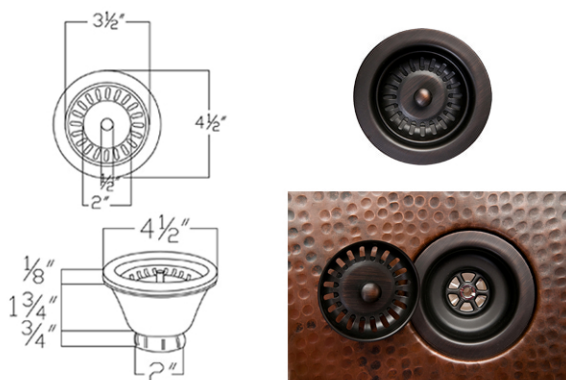

** ORB: Oil Rubbed Bronze*

SINK DETAILS (Model# K60DB33229)

- * 33" Hammered Copper Kitchen 60/40 Double Basin Sink
- * Color: Oil Rubbed Bronze
- * Outer Dimension: 33" x 22" x 9"
- * Inner Dimension: L: 16.5" x 18" x 9" R: 11.5" x 16" x 7"
- * Drain Size: 3.5" Standard
- * Material Gauge: 14

PACKAGE INCLUDES THE FOLLOWING ITEMS:

- * 33" Hammered Copper Kitchen 60/40 Double Basin Sink / ORB Finish (Model# K60DB33229)
- * 3.5" Garbage Disposal Drain w/ Basket / ORB Finish (Model# D-130ORB)
- * 3.5" Kitchen, Prep, Bar Basket Strainer Drain / ORB Finish (Model# D-132ORB)
- * Oil Rubbed Bronze Installation Silicone (Model# C900-ORB)
- * Copper Sink Wax (Model# W900-WAX)

* ORB: Oil Rubbed Bronze

DRAIN #1 DETAILS (Model# D-130ORB)

- * 3.5" Deluxe Garbage Disposal Drain w/ Basket
- * Color: Oil Rubbed Bronze
- * Inner Dimension: 3.5"
- * Outer Dimension: 4.5" x 2"
- * Installation Type: Insinkerator Brand Compatible
- * Material: Brass

DRAIN #2 DETAILS (Model# D-132ORB)

- * 3.5" Kitchen, Prep, Bar Basket Strainer Drain
- * Color: Oil Rubbed Bronze
- * Inner Dimension: 3.5"
- * Outer Dimension: 4.5" x 3"
- * Installation Type: Compression
- * Material: Brass/PVC