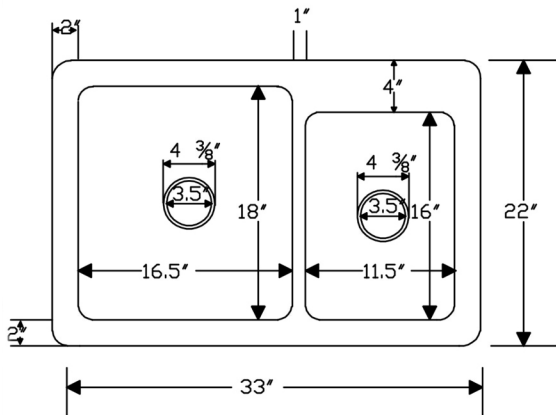

PACKAGE INCLUDES THE FOLLOWING ITEMS:

- * 33" Hammered Copper Kitchen 60/40 Double Basin Sink / ORB Finish (Model# K60DB33229)
- * 3.5" Garbage Disposal Drain w/ Basket / ORB Finish (Model# D-130ORB)
- * 3.5" Kitchen Basket Strainer Drain / ORB Finish (Model# D-132ORB)
- * Oil Rubbed Bronze Installation Silicone (Model# C900-ORB)
- * Copper Sink Wax (Model# W900-WAX)

** ORB: Oil Rubbed Bronze*

SINK DETAILS (Model# K60DB33229)

- * 33" Hammered Copper Kitchen 60/40 Double Basin Sink
- * Color: Oil Rubbed Bronze
- * Outer Dimension: 33" x 22" x 9"
- * Inner Dimension: L: 16.5" x 18" x 9" R: 11.5" x 16" x 7"
- * Drain Size: 3.5" Standard
- * Material Gauge: 14

* ORB: Oil Rubbed Bronze

DRAIN #1 DETAILS (Model# D-130ORB)

- * 3.5" Deluxe Garbage Disposal Drain w/ Basket
- * Color: Oil Rubbed Bronze
- * Inner Dimension: 3.5"
- * Outer Dimension: 4.5" x 2"
- * Installation Type: Insinkerator Brand Compatible
- * Material: Brass

DRAIN #2 DETAILS (Model# D-132ORB)

- * 3.5" Kitchen, Prep, Bar Basket Strainer Drain
- * Color: Oil Rubbed Bronze
- * Inner Dimension: 3.5"
- * Outer Dimension: 4.5" x 3"
- * Installation Type: Compression
- * Material: Brass/PVC