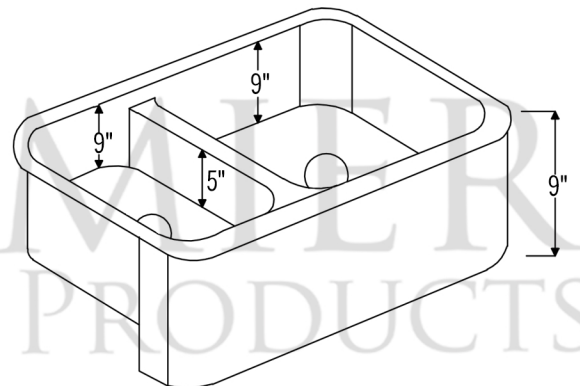

### PACKAGE INCLUDES THE FOLLOWING ITEMS:

- \* 33" Hammered Copper Kitchen Apron 30/70 Double Basin Sink with Short 5" Divider (Model# KA30DB33229-SD5)
- \* 3.5" Garbage Disposal Drain w/ Basket / ORB Finish (Model# D-130ORB)
- \* 3.5" Kitchen Basket Strainer Drain / ORB Finish (Model# D-132ORB)
- \* Oil Rubbed Bronze Installation Silicone (Model# C900-ORB)
- \* Copper Sink Wax (Model# W900-WAX)

### SINK DETAILS (Model# KA30DB33229-SD5)

- \* 33" Hammered Copper Kitchen Apron 30/70 Double Basin Sink with Short 5" Divider
- \* Color: Oil Rubbed Bronze | Living Copper
- \* Outer Dimension: 33" x 22" x 9"
- \* Inner Dimension: L: 9" x 19" x 9" | R: 21" x 19" x 9"
- \* Rim: Back, Left, Right - 1" / Apron Front - 2"
- \* Drain Opening: 3.5" Standard
- \* Material Gauge: 14
- \* CODE / STANDARD COMPLIANCE: IAPMO / cUPC LISTED

### SILICONE DETAILS (Model# C900-ORB)

- \* Neutral Cure Installation Silicone
- \* Size: 4.7 OZ
- \* Matches a Variety of Different Styled Sinks and Drains