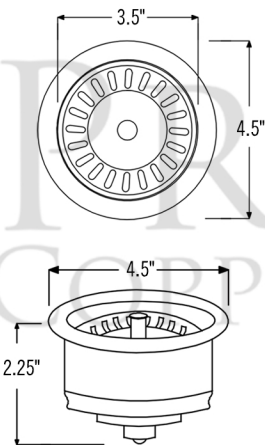

PACKAGE INCLUDES THE FOLLOWING ITEMS:

- 33" Hammered Copper Kitchen Apron 30/70 Double Basin Sink with Short 5" Divider (Model# KA30DB33229-SD5)
- 3.5" Garbage Disposal Drain w/ Basket / ORB Finish (Model# D-130ORB)
- 3.5" Kitchen Basket Strainer Drain / ORB Finish (Model# D-132ORB)
- Oil Rubbed Bronze Installation Silicone (Model# C900-ORB)
- Copper Sink Wax (Model# W900-WAX)

* ORB: Oil Rubbed Bronze

DRAIN #1 DETAILS (Model# D-130ORB)

- 3.5" Deluxe Garbage Disposal Drain w/ Basket
- Color: Oil Rubbed Bronze
- Outer Dimension: 4.5" x 2.25"
- Inner Dimension: 3.5"
- Installation Type: Insinkerator Brand Compatible
- Material: Brass
- Prop 65 Compliant