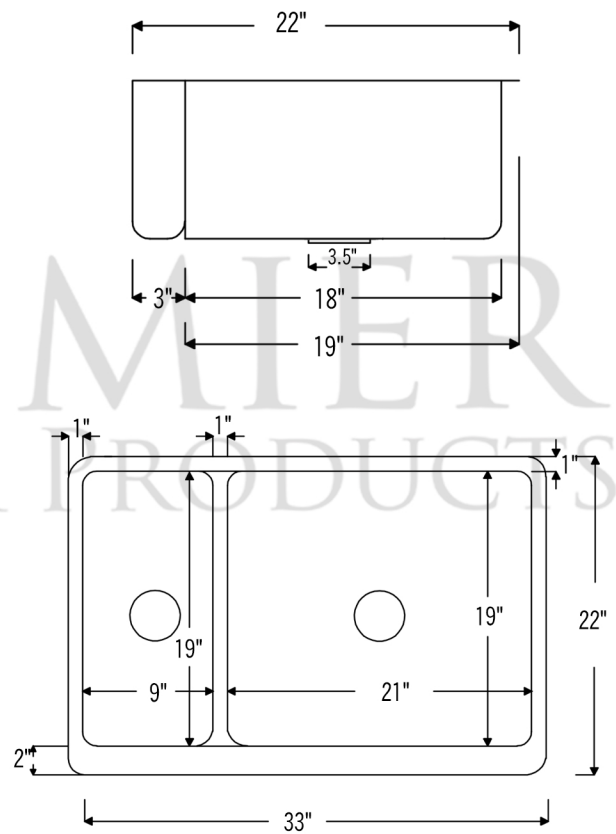

### PACKAGE INCLUDES THE FOLLOWING ITEMS:

- \* 33" Hammered Copper Kitchen Apron 30/70 Double Basin Sink with Short 5" Divider (Model# KA30DB33229-SD5)
- \* 3.5" Garbage Disposal Drain w/ Basket / ORB Finish (Model# D-130ORB)
- \* 3.5" Kitchen Basket Strainer Drain / ORB Finish (Model# D-132ORB)
- \* Oil Rubbed Bronze Installation Silicone (Model# C900-ORB)
- \* Copper Sink Wax (Model# W900-WAX)

### SINK DETAILS (Model# KA30DB33229-SD5)

- \* 33" Hammered Copper Kitchen Apron 30/70 Double Basin Sink with Short 5" Divider
- \* Color: Oil Rubbed Bronze | Living Copper
- \* Outer Dimension: 33" x 22" x 9"
- \* Inner Dimension: L: 9" x 19" x 9" | R: 21" x 19" x 9"
- \* Rim: Back, Left, Right - 1" / Apron Front - 2"
- \* Drain Opening: 3.5" Standard
- \* Material Gauge: 14
- \* CODE / STANDARD COMPLIANCE: IAPMO / cUPC LISTED

### DRAIN #1 DETAILS (Model# D-130ORB)

- \* 3.5" Deluxe Garbage Disposal Drain w/ Basket
- \* Color: Oil Rubbed Bronze
- \* Outer Dimension: 4.5" x 2.25"
- \* Inner Dimension: 3.5"
- \* Installation Type: Insinkerator Brand Compatible
- \* Material: Brass
- \* Prop 65 Compliant

### SILICONE DETAILS (Model# C900-ORB)

- \* Neutral Cure Installation Silicone
- \* Size: 4.7 OZ
- \* Matches a Variety of Different Styled Sinks and Drains