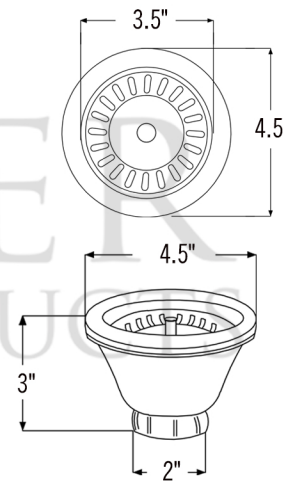

### SINK DETAILS (Model# KA30DB33229-SD5)

- \* 33" Hammered Copper Kitchen Apron 30/70 Double Basin Sink with Short 5" Divider
- \* Color: Oil Rubbed Bronze | Living Copper
- \* Outer Dimension: 33" x 22" x 9"
- \* Inner Dimension: L: 9" x 19" x 9" | R: 21" x 19" x 9"
- \* Rim: Back, Left, Right - 1" / Apron Front - 2"
- \* Drain Opening: 3.5" Standard
- \* Material Gauge: 14
- \* CODE / STANDARD COMPLIANCE: IAPMO / cUPC LISTED

### PACKAGE INCLUDES THE FOLLOWING ITEMS:

- \* 33" Hammered Copper Kitchen Apron 30/70 Double Basin Sink with Short 5" Divider (Model# KA30DB33229-SD5)
- \* 3.5" Garbage Disposal Drain w/ Basket / ORB Finish (Model# D-130ORB)
- \* 3.5" Kitchen Basket Strainer Drain / ORB Finish (Model# D-132ORB)
- \* Oil Rubbed Bronze Installation Silicone (Model# C900-ORB)
- \* Copper Sink Wax (Model# W900-WAX)

### DRAIN #1 DETAILS (Model# D-130ORB)

- \* 3.5" Deluxe Garbage Disposal Drain w/ Basket
- \* Color: Oil Rubbed Bronze
- \* Outer Dimension: 4.5" x 2.25"
- \* Inner Dimension: 3.5"
- \* Installation Type: Insinkerator Brand Compatible
- \* Material: Brass
- \* Prop 65 Compliant

### SILICONE DETAILS (Model# C900-ORB)

- \* Neutral Cure Installation Silicone
- \* Size: 4.7 OZ
- \* Matches a Variety of Different Styled Sinks and Drains