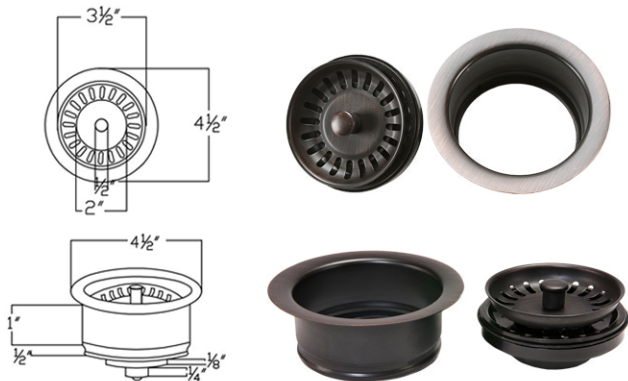

**PACKAGE INCLUDES THE FOLLOWING ITEMS:**

- \* 33" Kitchen Apron 50/50 Double Basin Sink w/ Scroll Design / ORB Finish (Model# KA50DB33229S)
- \* 3.5" Garbage Disposal Drain w/ Basket / ORB Finish (Model# D-130ORB)
- \* 3.5" Kitchen Basket Strainer Drain / ORB Finish (Model# D-132ORB)
- \* Oil Rubbed Bronze Installation Silicone (Model# C900-ORB)
- \* Copper Sink Wax (Model# W900-WAX)

*\* ORB: Oil Rubbed Bronze*

**SINK DETAILS (Model# KA50DB33229S)**

- \* 33" Hammered Copper Kitchen Apron 50/50 Double Basin Sink w/ Scroll Design
- \* Color: Oil Rubbed Bronze
- \* Outer Dimension: 33" x 22" x 9"
- \* Inner Dimension: L: 15" x 19" x 9" R: 15" x 19" x 9"
- \* Drain Size: 3.5" Standard
- \* Material Gauge: 14

#### PACKAGE INCLUDES THE FOLLOWING ITEMS:

- \* 33" Kitchen Apron 50/50 Double Basin Sink w/ Scroll Design / ORB Finish (Model# KA50DB33229S)
- \* 3.5" Garbage Disposal Drain w/ Basket / ORB Finish (Model# D-130ORB)
- \* 3.5" Kitchen, Prep, Bar Basket Strainer Drain / ORB Finish (Model# D-132ORB)
- \* Oil Rubbed Bronze Installation Silicone (Model# C900-ORB)
- \* Copper Sink Wax (Model# W900-WAX)

#### DRAIN #1 DETAILS (Model# D-130ORB)

- \* 3.5" Deluxe Garbage Disposal Drain w/ Basket
- \* Color: Oil Rubbed Bronze
- \* Inner Dimension: 3.5"
- \* Outer Dimension: 4.5" x 2"
- \* Installation Type: Insinkerator Brand Compatible
- \* Material: Brass