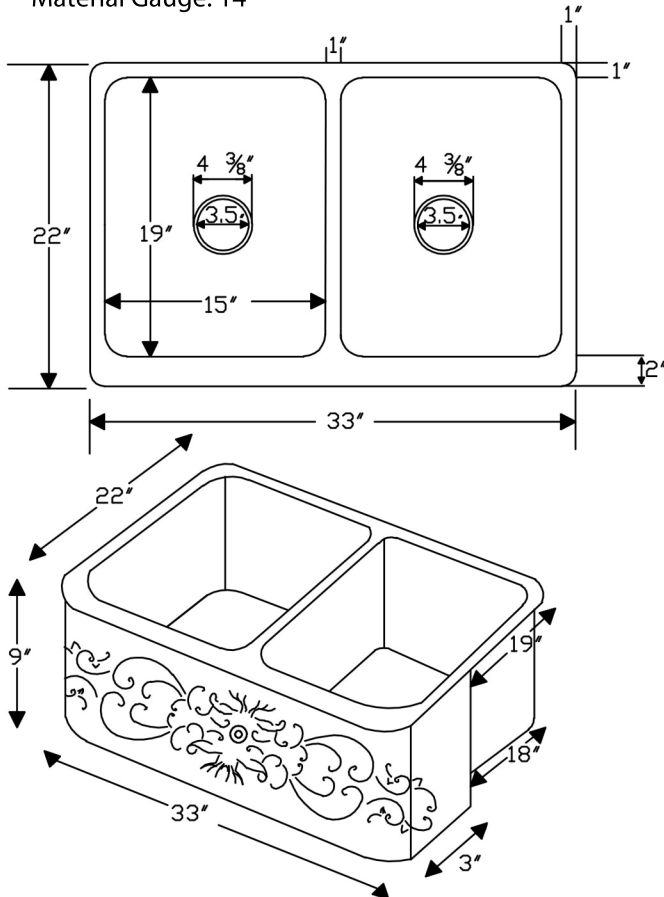

**PACKAGE INCLUDES THE FOLLOWING ITEMS:**

- \* 33" Kitchen Apron 50/50 Double Basin Sink w/ Scroll Design / ORB Finish (Model# KA50DB33229S)
- \* 3.5" Garbage Disposal Drain w/ Basket / ORB Finish (Model# D-130ORB)
- \* 3.5" Kitchen Basket Strainer Drain / ORB Finish (Model# D-132ORB)
- \* Oil Rubbed Bronze Installation Silicone (Model# C900-ORB)
- \* Copper Sink Wax (Model# W900-WAX)

*\* ORB: Oil Rubbed Bronze*

**SINK DETAILS (Model# KA50DB33229S)**

- \* 33" Hammered Copper Kitchen Apron 50/50 Double Basin Sink w/ Scroll Design
- \* Color: Oil Rubbed Bronze
- \* Outer Dimension: 33" x 22" x 9"
- \* Inner Dimension: L: 15" x 19" x 9" R: 15" x 19" x 9"
- \* Drain Size: 3.5" Standard
- \* Material Gauge: 14

#### PACKAGE INCLUDES THE FOLLOWING ITEMS:

- \* 33" Kitchen Apron 50/50 Double Basin Sink w/ Scroll Design / ORB Finish (Model# KA50DB33229S)
- \* 3.5" Garbage Disposal Drain w/ Basket / ORB Finish (Model# D-130ORB)
- \* 3.5" Kitchen, Prep, Bar Basket Strainer Drain / ORB Finish (Model# D-132ORB)
- \* Oil Rubbed Bronze Installation Silicone (Model# C900-ORB)
- \* Copper Sink Wax (Model# W900-WAX)