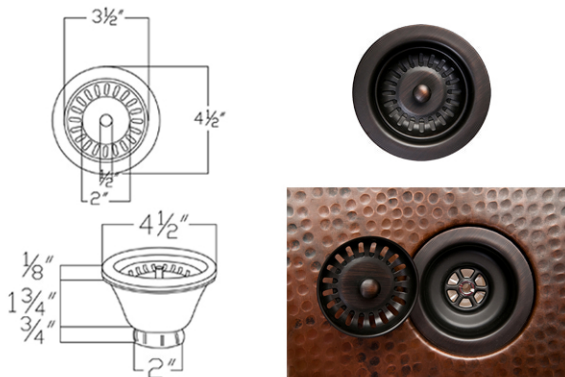

DRAIN #2 DETAILS (Model# D-132ORB)

- 3.5" Kitchen, Prep, Bar Basket Strainer Drain
- Color: Oil Rubbed Bronze
- Inner Dimension: 3.5"
- Outer Dimension: 4.5" x 3"
- Installation Type: Compression
- Material: Brass/PVC