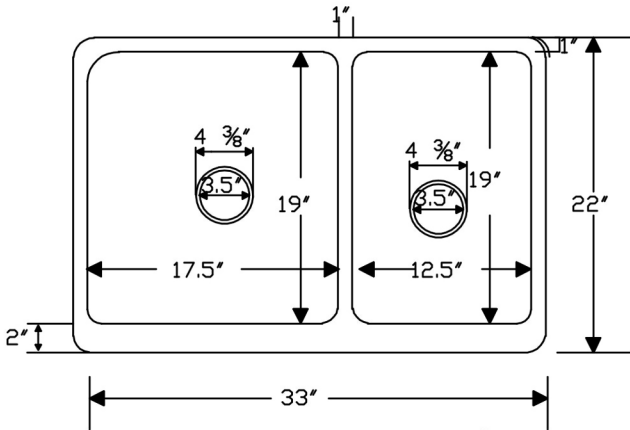

PACKAGE INCLUDES THE FOLLOWING ITEMS:

- * 33" Hammered Copper Kitchen Apron 60/40 Double Basin Sink / ORB Finish (Model# KA60DB33229)
- * 3.5" Garbage Disposal Drain w/ Basket / ORB Finish (Model# D-130ORB)
- * 3.5" Kitchen Basket Strainer Drain / ORB Finish (Model# D-132ORB)
- * Oil Rubbed Bronze Installation Silicone (Model# C900-ORB)
- * Copper Sink Wax (Model# W900-WAX)

** ORB: Oil Rubbed Bronze*

SINK DETAILS (Model# KA60DB33229)

- * 33" Hammered Copper Kitchen Apron 60/40 Double Basin Sink
- * Color: Oil Rubbed Bronze
- * Outer Dimension: 33" x 22" x 9"
- * Inner Dimension: L: 17.5" x 19" x 9" R: 12.5" x 19" x 9"
- * Drain Size: 3.5" Standard
- * Material Gauge: 14

* ORB: Oil Rubbed Bronze

DRAIN #1 DETAILS (Model# D-130ORB)

- * 3.5" Deluxe Garbage Disposal Drain w/ Basket
- * Color: Oil Rubbed Bronze
- * Inner Dimension: 3.5"
- * Outer Dimension: 4.5" x 2"
- * Installation Type: Insinkerator Brand Compatible
- * Material: Brass

DRAIN #2 DETAILS (Model# D-132ORB)

- * 3.5" Kitchen, Prep, Bar Basket Strainer Drain
- * Color: Oil Rubbed Bronze
- * Inner Dimension: 3.5"
- * Outer Dimension: 4.5" x 3"
- * Installation Type: Compression
- * Material: Brass/PVC