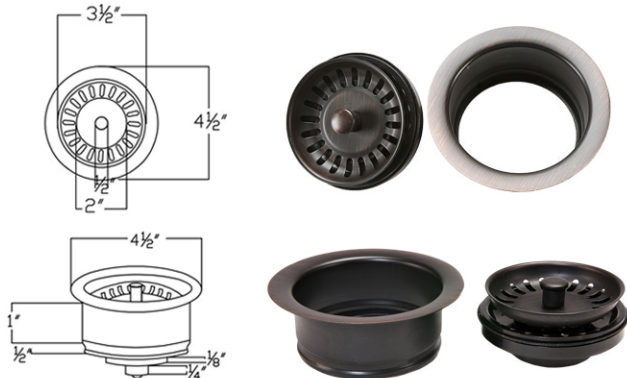

PACKAGE INCLUDES THE FOLLOWING ITEMS:

- * 33" Hammered Copper Kitchen Apron 60/40 Double Basin Sink / ORB Finish (Model# KA60DB33229)
- * 3.5" Garbage Disposal Drain w/ Basket / ORB Finish (Model# D-130ORB)
- * 3.5" Kitchen Basket Strainer Drain / ORB Finish (Model# D-132ORB)
- * Oil Rubbed Bronze Installation Silicone (Model# C900-ORB)
- * Copper Sink Wax (Model# W900-WAX)

** ORB: Oil Rubbed Bronze*

SINK DETAILS (Model# KA60DB33229)

- * 33" Hammered Copper Kitchen Apron 60/40 Double Basin Sink
- * Color: Oil Rubbed Bronze
- * Outer Dimension: 33" x 22" x 9"
- * Inner Dimension: L: 17.5" x 19" x 9" R: 12.5" x 19" x 9"
- * Drain Size: 3.5" Standard
- * Material Gauge: 14

PACKAGE INCLUDES THE FOLLOWING ITEMS:

- * 33" Hammered Copper Kitchen Apron 60/40 Double Basin Sink / ORB Finish (Model# KA60DB33229)
- * 3.5" Garbage Disposal Drain w/ Basket / ORB Finish (Model# D-130ORB)
- * 3.5" Kitchen, Prep, Bar Basket Strainer Drain / ORB Finish (Model# D-132ORB)
- * Oil Rubbed Bronze Installation Silicone (Model# C900-ORB)
- * Copper Sink Wax (Model# W900-WAX)

* ORB: Oil Rubbed Bronze

DRAIN #1 DETAILS (Model# D-130ORB)

- * 3.5" Deluxe Garbage Disposal Drain w/ Basket
- * Color: Oil Rubbed Bronze
- * Inner Dimension: 3.5"
- * Outer Dimension: 4.5" x 2"
- * Installation Type: Insinkerator Brand Compatible
- * Material: Brass