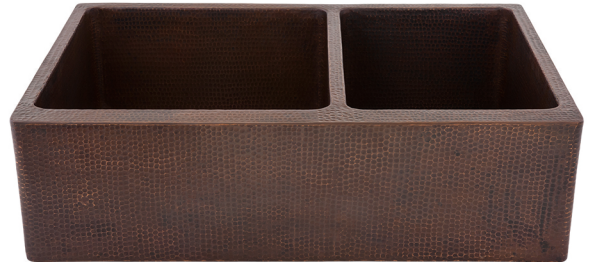

PACKAGE INCLUDES THE FOLLOWING ITEMS:

- * 33" Hammered Copper Kitchen Apron 60/40 Double Basin Sink / ORB Finish (Model# KA60DB33229)
- * 3.5" Garbage Disposal Drain w/ Basket / ORB Finish (Model# D-130ORB)
- * 3.5" Kitchen Basket Strainer Drain / ORB Finish (Model# D-132ORB)
- * Oil Rubbed Bronze Installation Silicone (Model# C900-ORB)
- * Copper Sink Wax (Model# W900-WAX)

** ORB: Oil Rubbed Bronze*

SINK DETAILS (Model# KA60DB33229)

- * 33" Hammered Copper Kitchen Apron 60/40 Double Basin Sink
- * Color: Oil Rubbed Bronze
- * Outer Dimension: 33" x 22" x 9"
- * Inner Dimension: L: 17.5" x 19" x 9" R: 12.5" x 19" x 9"
- * Drain Size: 3.5" Standard
- * Material Gauge: 14

PACKAGE INCLUDES THE FOLLOWING ITEMS:

- * 33" Hammered Copper Kitchen Apron 60/40 Double Basin Sink / ORB Finish (Model# KA60DB33229)
- * 3.5" Garbage Disposal Drain w/ Basket / ORB Finish (Model# D-130ORB)
- * 3.5" Kitchen, Prep, Bar Basket Strainer Drain / ORB Finish (Model# D-132ORB)
- * Oil Rubbed Bronze Installation Silicone (Model# C900-ORB)
- * Copper Sink Wax (Model# W900-WAX)

* ORB: Oil Rubbed Bronze

DRAIN #1 DETAILS (Model# D-130ORB)

- * 3.5" Deluxe Garbage Disposal Drain w/ Basket
- * Color: Oil Rubbed Bronze
- * Inner Dimension: 3.5"
- * Outer Dimension: 4.5" x 2"
- * Installation Type: Insinkerator Brand Compatible
- * Material: Brass