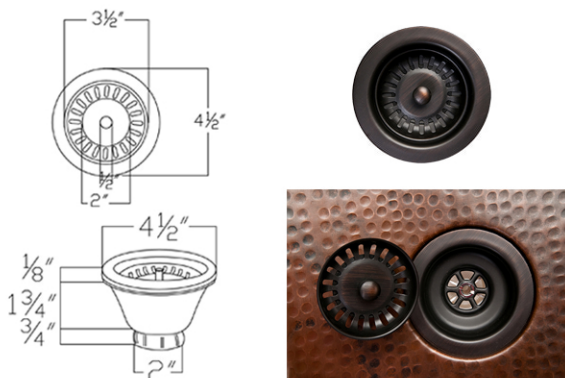

** ORB: Oil Rubbed Bronze*

SINK DETAILS (Model# KA60DB33229)

- * 33" Hammered Copper Kitchen Apron 60/40 Double Basin Sink
- * Color: Oil Rubbed Bronze
- * Outer Dimension: 33" x 22" x 9"
- * Inner Dimension: L: 17.5" x 19" x 9" R: 12.5" x 19" x 9"
- * Drain Size: 3.5" Standard
- * Material Gauge: 14

PACKAGE INCLUDES THE FOLLOWING ITEMS:

- * 33" Hammered Copper Kitchen Apron 60/40 Double Basin Sink / ORB Finish (Model# KA60DB33229)
- * 3.5" Garbage Disposal Drain w/ Basket / ORB Finish (Model# D-130ORB)
- * 3.5" Kitchen, Prep, Bar Basket Strainer Drain / ORB Finish (Model# D-132ORB)
- * Oil Rubbed Bronze Installation Silicone (Model# C900-ORB)
- * Copper Sink Wax (Model# W900-WAX)

* ORB: Oil Rubbed Bronze

DRAIN #1 DETAILS (Model# D-130ORB)

- * 3.5" Deluxe Garbage Disposal Drain w/ Basket
- * Color: Oil Rubbed Bronze
- * Inner Dimension: 3.5"
- * Outer Dimension: 4.5" x 2"
- * Installation Type: Insinkerator Brand Compatible
- * Material: Brass

DRAIN #2 DETAILS (Model# D-132ORB)

- * 3.5" Kitchen, Prep, Bar Basket Strainer Drain
- * Color: Oil Rubbed Bronze
- * Inner Dimension: 3.5"
- * Outer Dimension: 4.5" x 3"
- * Installation Type: Compression
- * Material: Brass/PVC