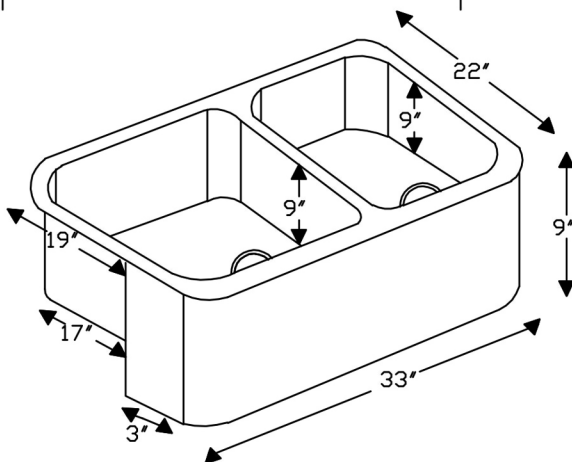

PACKAGE INCLUDES THE FOLLOWING ITEMS:

- * 33" Hammered Copper Kitchen Apron 60/40 Double Basin Sink / ORB Finish (Model# KA60DB33229)
- * 3.5" Garbage Disposal Drain w/ Basket / ORB Finish (Model# D-130ORB)
- * 3.5" Kitchen Basket Strainer Drain / ORB Finish (Model# D-132ORB)
- * Oil Rubbed Bronze Installation Silicone (Model# C900-ORB)
- * Copper Sink Wax (Model# W900-WAX)

** ORB: Oil Rubbed Bronze*

SINK DETAILS (Model# KA60DB33229)

- * 33" Hammered Copper Kitchen Apron 60/40 Double Basin Sink
- * Color: Oil Rubbed Bronze
- * Outer Dimension: 33" x 22" x 9"
- * Inner Dimension: L: 17.5" x 19" x 9" R: 12.5" x 19" x 9"
- * Drain Size: 3.5" Standard
- * Material Gauge: 14

* ORB: Oil Rubbed Bronze

DRAIN #1 DETAILS (Model# D-130ORB)

- * 3.5" Deluxe Garbage Disposal Drain w/ Basket
- * Color: Oil Rubbed Bronze
- * Inner Dimension: 3.5"
- * Outer Dimension: 4.5" x 2"
- * Installation Type: Insinkerator Brand Compatible
- * Material: Brass