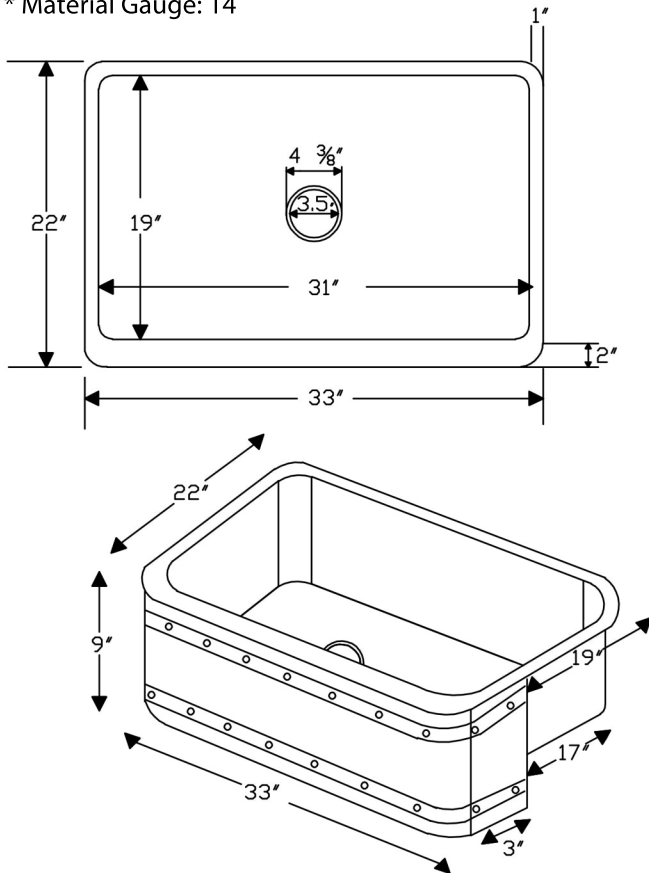

PACKAGE INCLUDES THE FOLLOWING ITEMS:

- * 33" Hammered Copper Kitchen Apron Single Basin Sink w/ Barrel Strap Design / ORB Finish (Model# KASDB33229BS)
- * 3.5" Garbage Disposal Drain w/ Basket / ORB Finish (Model# D-130ORB)
- * Oil Rubbed Bronze Installation Silicone (Model# C900-ORB)
- * Copper Sink Wax (Model# W900-WAX)

** ORB: Oil Rubbed Bronze*

SINK DETAILS (Model# KASDB33229BS)

- * 33" Hammered Copper Kitchen Apron Single Basin Sink w/ Barrel Strap Design
- * Color: Oil Rubbed Bronze
- * Outer Dimension: 33" x 22" x 9"
- * Inner Dimension: 31" x 19" x 9"
- * Drain Size: 3.5" Standard
- * Material Gauge: 14

* ORB: Oil Rubbed Bronze

DRAIN #1 DETAILS (Model# D-130ORB)

- * 3.5" Deluxe Garbage Disposal Drain w/ Basket
- * Color: Oil Rubbed Bronze
- * Inner Dimension: 3.5"
- * Outer Dimension: 4.5" x 2"
- * Installation Type: Insinkerator Brand Compatible
- * Material: Brass