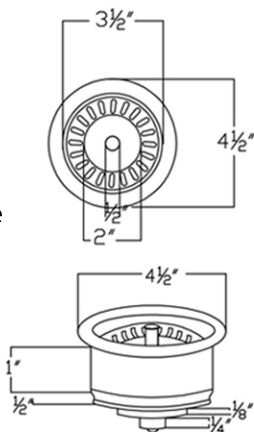

** ORB: Oil Rubbed Bronze*

SINK DETAILS (Model# KASDB33229BS)

- * 33" Hammered Copper Kitchen Apron Single Basin Sink w/ Barrel Strap Design
- * Color: Oil Rubbed Bronze
- * Outer Dimension: 33" x 22" x 9"
- * Inner Dimension: 31" x 19" x 9"
- * Drain Size: 3.5" Standard
- * Material Gauge: 14

* ORB: Oil Rubbed Bronze

DRAIN #1 DETAILS (Model# D-130ORB)

- * 3.5" Deluxe Garbage Disposal Drain w/ Basket
- * Color: Oil Rubbed Bronze
- * Inner Dimension: 3.5"
- * Outer Dimension: 4.5" x 2"
- * Installation Type: Insinkerator Brand Compatible
- * Material: Brass

SILICONE DETAILS (Model# C900-ORB)

- * Neutral Cure Installation Silicone
- * Size: 4.5 OZ
- * Matches a Variety of Different Styled Sinks and Drains

COPPER SINK WAX DETAILS (Model# W900-WAX)

- * Copper Sink Wax & Cleaner
- * Made from Natural Bee's Wax
- * No Wax Build Up Ever!
- * Hard Water Protection
- * Works great on a variety of different surfaces: