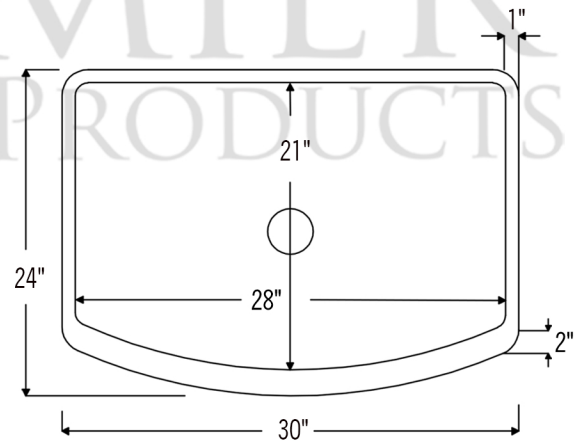

**PACKAGE INCLUDES THE FOLLOWING ITEMS:**

- \* 30" Hammered Copper Kitchen Rounded Apron Single Basin Sink (Model# KASRDB30249)
- \* 3.5" Garbage Disposal Drain w/ Basket / ORB Finish (Model# D-130ORB)
- \* Oil Rubbed Bronze Installation Silicone (Model# C900-ORB)
- \* Copper Sink Wax (Model# W900-WAX)

\* ORB: Oil Rubbed Bronze

**SINK DETAILS (Model# KASRDB30249)**

- \* 30" Hammered Copper Kitchen Rounded Apron Single Basin Sink
- \* Color: Oil Rubbed Bronze
- \* Outer Dimension: 30" x 24" x 9"
- \* Inner Dimension: 28" x 21" x 9"
- \* Rim: Left, Back, Right - 1" / Front - 2"
- \* Drain Opening: 3.5" Standard
- \* Material Gauge: 14

\* ORB: Oil Rubbed Bronze

**DRAIN DETAILS (Model# D-130ORB)**

- \* 3.5" Deluxe Garbage Disposal Drain w/ Basket
- \* Color: Oil Rubbed Bronze
- \* Outer Dimension: 4.5" x 2.25"
- \* Inner Dimension: 3.5"
- \* Installation Type: Insinkerator Brand Compatible
- \* Material: Brass

**SILICONE DETAILS (Model# C900-ORB)**

- \* Neutral Cure Installation Silicone
- \* Size: 4.7 OZ
- \* Matches a Variety of Different Styled Sinks and Drains

**COPPER SINK WAX DETAILS (Model# W900-WAX)**