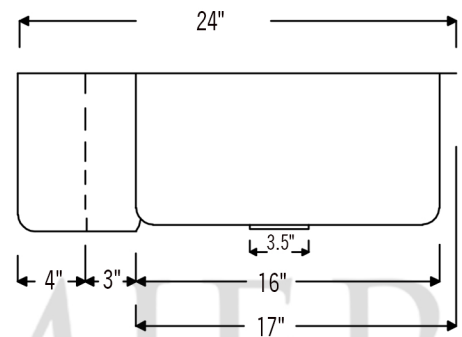

\* ORB: Oil Rubbed Bronze

**SINK DETAILS (Model# KASRDB30249)**

- \* 30" Hammered Copper Kitchen Rounded Apron Single Basin Sink
- \* Color: Oil Rubbed Bronze
- \* Outer Dimension: 30" x 24" x 9"
- \* Inner Dimension: 28" x 21" x 9"
- \* Rim: Left, Back, Right - 1" / Front - 2"
- \* Drain Opening: 3.5" Standard
- \* Material Gauge: 14

\* ORB: Oil Rubbed Bronze

**DRAIN DETAILS (Model# D-130ORB)**

- \* 3.5" Deluxe Garbage Disposal Drain w/ Basket
- \* Color: Oil Rubbed Bronze
- \* Outer Dimension: 4.5" x 2.25"
- \* Inner Dimension: 3.5"
- \* Installation Type: Insinkerator Brand Compatible
- \* Material: Brass

**SILICONE DETAILS (Model# C900-ORB)**

- \* Neutral Cure Installation Silicone
- \* Size: 4.7 OZ
- \* Matches a Variety of Different Styled Sinks and Drains

**COPPER SINK WAX DETAILS (Model# W900-WAX)**