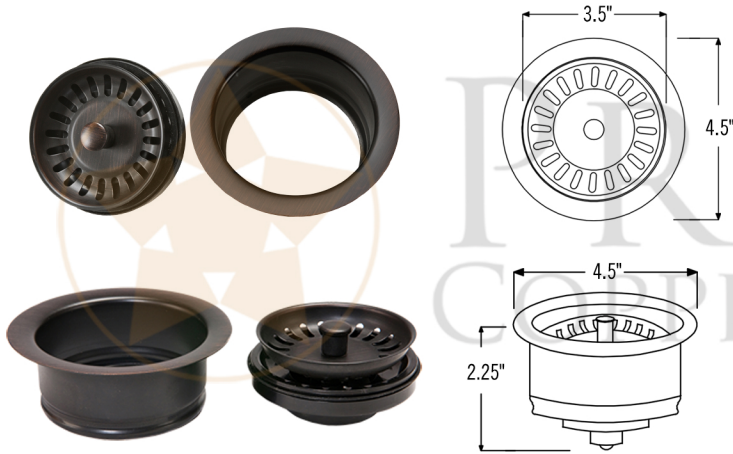

**PACKAGE INCLUDES THE FOLLOWING ITEMS:**

- \* 30" Hammered Copper Kitchen Rounded Apron Single Basin Sink (Model# KASRDB30249)
- \* 3.5" Garbage Disposal Drain w/ Basket / ORB Finish (Model# D-130ORB)
- \* Oil Rubbed Bronze Installation Silicone (Model# C900-ORB)
- \* Copper Sink Wax (Model# W900-WAX)

\* ORB: Oil Rubbed Bronze

**SINK DETAILS (Model# KASRDB30249)**

- \* 30" Hammered Copper Kitchen Rounded Apron Single Basin Sink
- \* Color: Oil Rubbed Bronze
- \* Outer Dimension: 30" x 24" x 9"
- \* Inner Dimension: 28" x 21" x 9"
- \* Rim: Left, Back, Right - 1" / Front - 2"
- \* Drain Opening: 3.5" Standard
- \* Material Gauge: 14

\* ORB: Oil Rubbed Bronze

**DRAIN DETAILS (Model# D-130ORB)**

- \* 3.5" Deluxe Garbage Disposal Drain w/ Basket
- \* Color: Oil Rubbed Bronze
- \* Outer Dimension: 4.5" x 2.25"
- \* Inner Dimension: 3.5"
- \* Installation Type: Insinkerator Brand Compatible
- \* Material: Brass