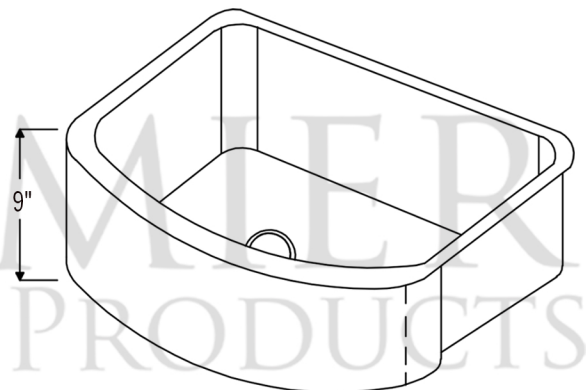

**PACKAGE INCLUDES THE FOLLOWING ITEMS:**

- \* 30" Hammered Copper Kitchen Rounded Apron Single Basin Sink (Model# KASRDB30249)
- \* 3.5" Garbage Disposal Drain w/ Basket / ORB Finish (Model# D-130ORB)
- \* Oil Rubbed Bronze Installation Silicone (Model# C900-ORB)
- \* Copper Sink Wax (Model# W900-WAX)

\* ORB: Oil Rubbed Bronze

**SINK DETAILS (Model# KASRDB30249)**

- \* 30" Hammered Copper Kitchen Rounded Apron Single Basin Sink
- \* Color: Oil Rubbed Bronze
- \* Outer Dimension: 30" x 24" x 9"
- \* Inner Dimension: 28" x 21" x 9"
- \* Rim: Left, Back, Right - 1" / Front - 2"
- \* Drain Opening: 3.5" Standard
- \* Material Gauge: 14

\* ORB: Oil Rubbed Bronze

**DRAIN DETAILS (Model# D-130ORB)**

- \* 3.5" Deluxe Garbage Disposal Drain w/ Basket
- \* Color: Oil Rubbed Bronze
- \* Outer Dimension: 4.5" x 2.25"
- \* Inner Dimension: 3.5"
- \* Installation Type: Insinkerator Brand Compatible
- \* Material: Brass