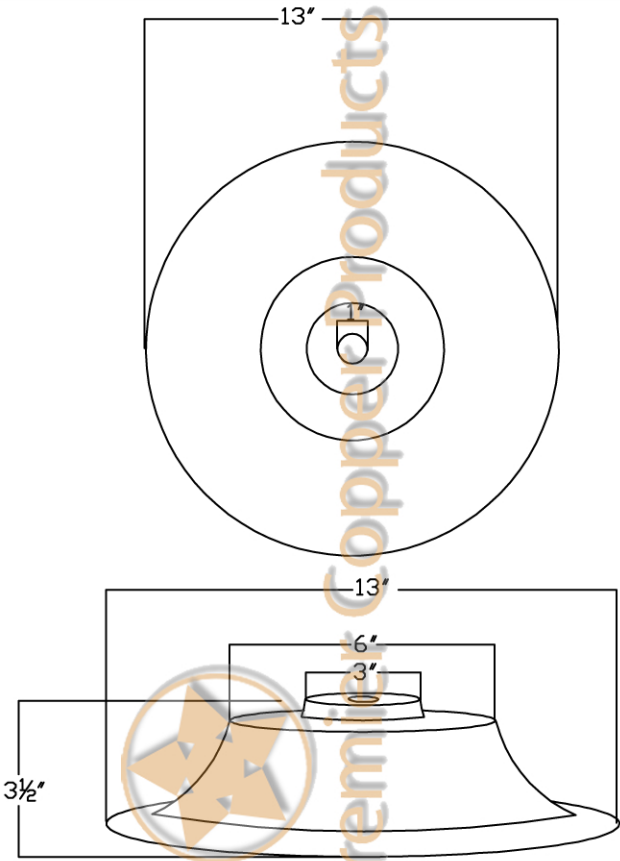

# ITEM # L400DB 13" LARGE PENDANT LIGHT

DIMENSIONS: 13"X3.5"  
MATERIAL GAUGE: 18

**IMPORTANT:** THIS PRODUCT IS HAND CRAFTED AND SMALL VARIANCES MAY OCCUR. DIMENSIONS MAY VARY UP TO 1/4". DO NOT MAKE ANY INSTALLATION CUTS UNTIL YOU RECEIVE YOUR LIGHT FIXTURE.