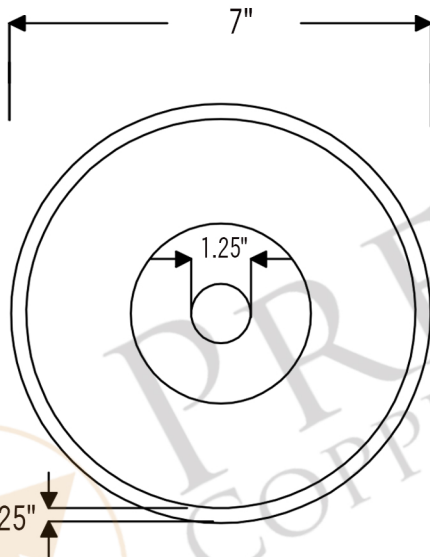

PREMIER
COPPER PRODUCTS

MODEL NUMBER: SH-L300DB

- * Description: Hand Hammered Copper 7" Cone Pendant Light Shade
- * Copper Shade Only
- * Canopy Kit NOT Included
- * Pendant Type: Down Lighting
- * Outer Dimension: 7" x 4"
- * Socket Hole Dimension: 1.25"
- * Finish: Oil Rubbed Bronze
- * Rim: Copper Wrapped Wire
- * Material Gauge: 18