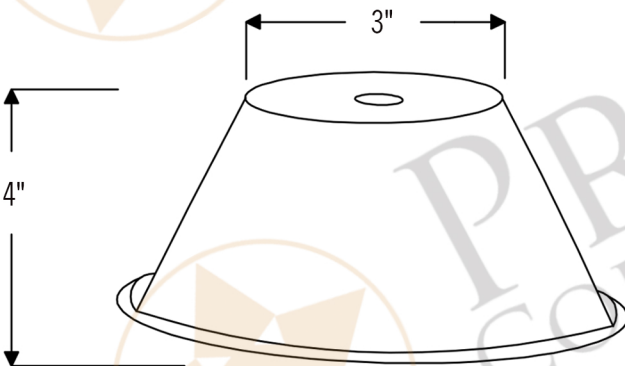

PREMIER
COPPER PRODUCTS

MODEL NUMBER: SH-L300DB

- * Description: Hand Hammered Copper 7" Cone Pendant Light Shade
- * Copper Shade Only
- * Canopy Kit NOT Included
- * Pendant Type: Down Lighting
- * Outer Dimension: 7" x 4"
- * Socket Hole Dimension: 1.25"
- * Finish: Oil Rubbed Bronze
- * Rim: Copper Wrapped Wire
- * Material Gauge: 18