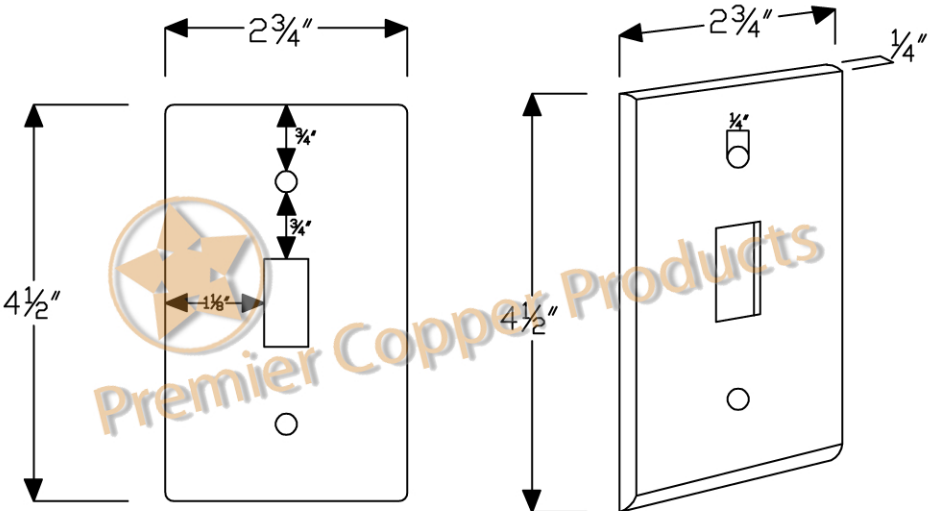

# ITEM # ST1 SINGLE TOGGLE SWITCH PLATE

DIMENSIONS:  $2\frac{3}{4}$ " X  $4\frac{1}{2}$ "  
MATERIAL GAUGE: 18

IMPORTANT: THIS PRODUCT IS HAND CRAFTED AND FINISHES MAY VARY.