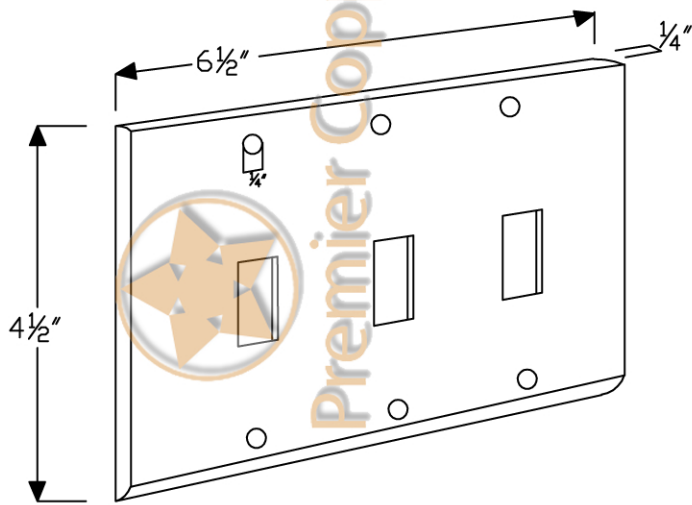

# ITEM# ST3 TRIPLE TOGGLE SWITCH COVER

DIMENSIONS: 6½" X 4½"  
MATERIAL GAUGE: 18

IMPORTANT: THIS PRODUCT IS HAND CRAFTED AND FINISHES MAY VARY.