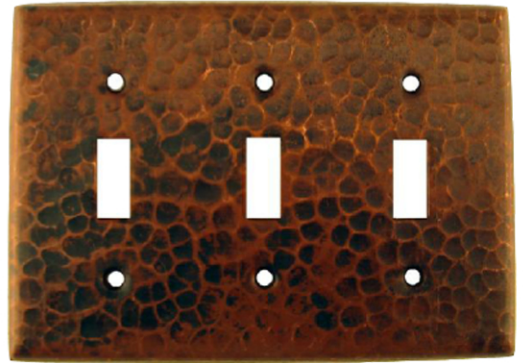

# ITEM# ST3 TRIPLE TOGGLE SWITCH COVER

DIMENSIONS: 6½" X 4½"  
MATERIAL GAUGE: 18

IMPORTANT: THIS PRODUCT IS HAND CRAFTED AND FINISHES MAY VARY.