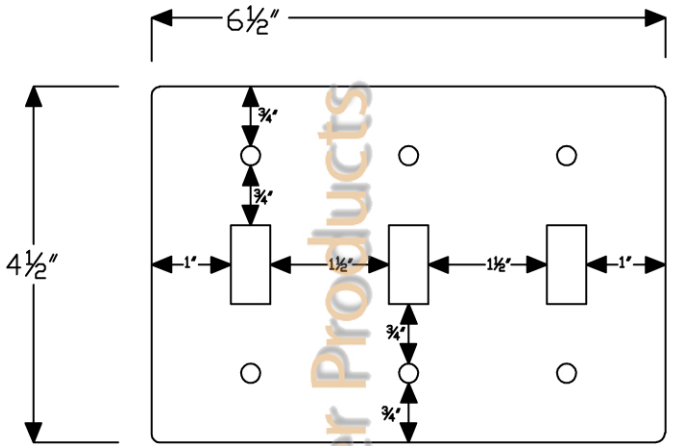

# ITEM# ST3 TRIPLE TOGGLE SWITCH COVER

DIMENSIONS: 6½" X 4½"  
MATERIAL GAUGE: 18

IMPORTANT: THIS PRODUCT IS HAND CRAFTED AND FINISHES MAY VARY.