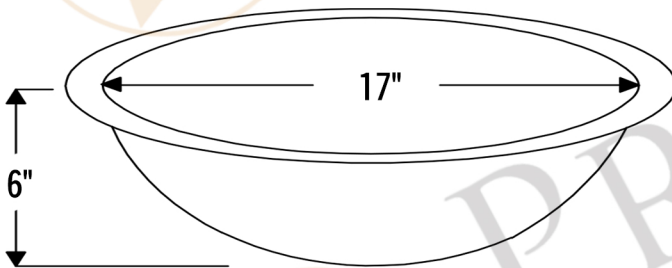

PREMIER
COPPER PRODUCTS

MODEL NUMBER: TFLO19FEN

**DESCRIPTION: Terra Firma 19" Oval Under Counter
Bathroom Sink**

OUTER DIMENSION: 19" x 14" x 6"

INNER DIMENSION: 17" x 12" x 6"

SINK HEIGHT: 6"

TEXTURE: Terra Firma

FINISH: Nickel

RIM: 1"

DRAIN OPENING: 1.5"

INSTALLATION TYPE: Undermount

THIS PRODUCT IS HAND CRAFTED, SMALL VARIANCES IN COLOR AND SIZE MAY OCCUR.
DO NOT MAKE ANY INSTALLATION CUTS UNTIL YOU RECEIVE YOUR ITEM(S).