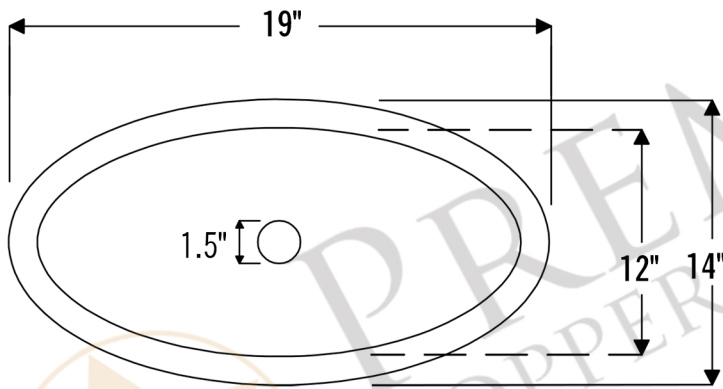

PREMIER
COPPER PRODUCTS

MODEL NUMBER: TFLO19FEN

**DESCRIPTION: Terra Firma 19" Oval Under Counter
Bathroom Sink**

OUTER DIMENSION: 19" x 14" x 6"

INNER DIMENSION: 17" x 12" x 6"

SINK HEIGHT: 6"

TEXTURE: Terra Firma

FINISH: Nickel

RIM: 1"

DRAIN OPENING: 1.5"

INSTALLATION TYPE: Undermount

THIS PRODUCT IS HAND CRAFTED, SMALL VARIANCES IN COLOR AND SIZE MAY OCCUR.
DO NOT MAKE ANY INSTALLATION CUTS UNTIL YOU RECEIVE YOUR ITEM(S).