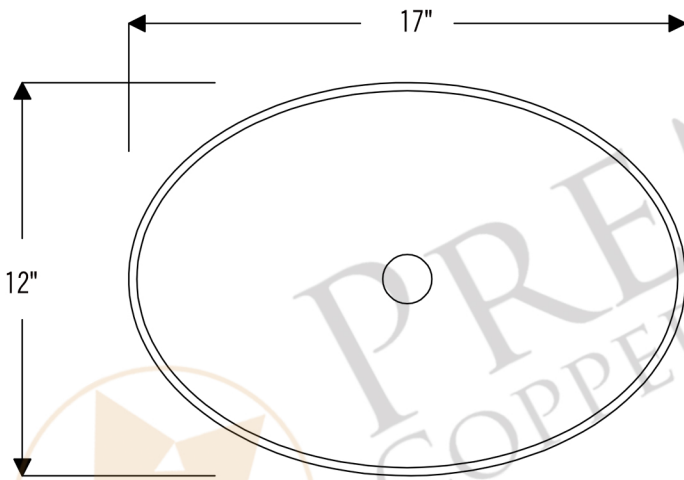

**PREMIER**  
COPPER PRODUCTS

**MODEL NUMBER: TFV017PB**

**DESCRIPTION: Terra Firma 17" Oval Vessel Sink**

**OUTER DIMENSION: 17" x 12" x 5"**

**BOTTOM SINK FLOOR DIMENSION: 12" Rounded**

**SINK HEIGHT: 5"**

**TEXTURE: Terra Firma**

**FINISH: Polished Brass**

**RIM: Hand Forged Polished Top Rim**

**DRAIN OPENING: 1.5"**

**INSTALLATION TYPE: Vessel**

THIS PRODUCT IS HAND CRAFTED, SMALL VARIANCES IN COLOR AND SIZE MAY OCCUR.  
DO NOT MAKE ANY INSTALLATION CUTS UNTIL YOU RECEIVE YOUR ITEM(S).