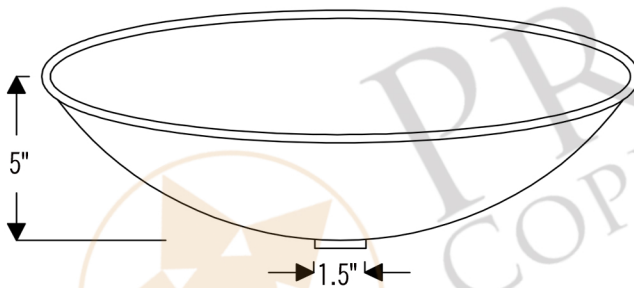

**PREMIER**  
COPPER PRODUCTS

**MODEL NUMBER: TFV017PB**

**DESCRIPTION: Terra Firma 17" Oval Vessel Sink**

**OUTER DIMENSION: 17" x 12" x 5"**

**BOTTOM SINK FLOOR DIMENSION: 12" Rounded**

**SINK HEIGHT: 5"**

**TEXTURE: Terra Firma**

**FINISH: Polished Brass**

**RIM: Hand Forged Polished Top Rim**

**DRAIN OPENING: 1.5"**

**INSTALLATION TYPE: Vessel**

THIS PRODUCT IS HAND CRAFTED, SMALL VARIANCES IN COLOR AND SIZE MAY OCCUR.  
DO NOT MAKE ANY INSTALLATION CUTS UNTIL YOU RECEIVE YOUR ITEM(S).