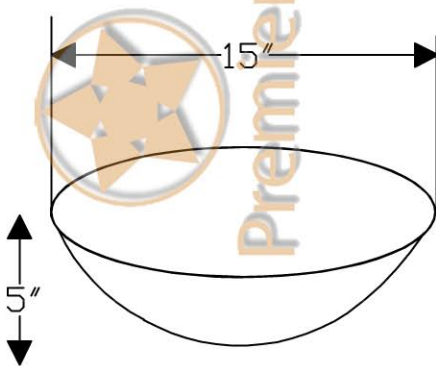

PREMIER
COPPER PRODUCTS

MODEL NUMBER: VR15WDB
**DESCRIPTION: Round Wired Rimmed
Vessel Hammered Copper Sink**
OUTER DIMENSION: 15" x 15" x 5"
RIM: Wired Rim
FINISH: Oil Rubbed Bronze
DRAIN OPENING: 1.5"
INSTALLATION TYPE: Above Counter

DUE TO THE HAND CRAFTED NATURE OF THIS PRODUCT, SMALL VARIANCES MAY OCCUR UP TO 1/4"