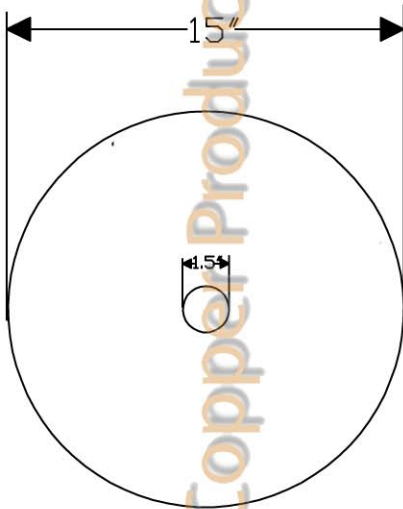

PREMIER
COPPER PRODUCTS

MODEL NUMBER: VR15WDB
**DESCRIPTION: Round Wired Rimmed
Vessel Hammered Copper Sink**
OUTER DIMENSION: 15" x 15" x 5"
RIM: Wired Rim
FINISH: Oil Rubbed Bronze
DRAIN OPENING: 1.5"
INSTALLATION TYPE: Above Counter

DUE TO THE HAND CRAFTED NATURE OF THIS PRODUCT, SMALL VARIANCES MAY OCCUR UP TO 1/4"