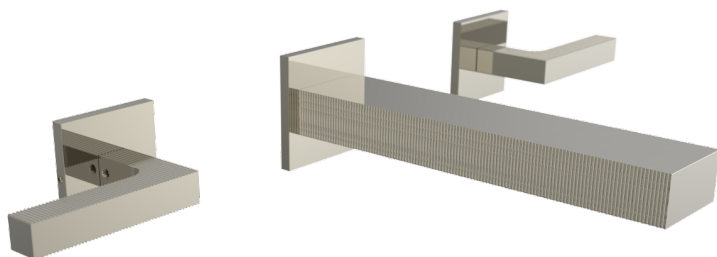

## TECHNICAL DETAILS

ADA Compliance: Yes  
 Fitting Hole Diameter: 1 1/8"  
 Number of Holes: Three Hole  
 Number of Handles: Two  
 Handle Turn Angle: Quarter Turn  
 Spout Reach: 8 3/4"  
 Installation Type: Wall Mounted  
 Primary Material: Brass  
 Valve Material: Ceramic  
 Flow Restriction: Full Flow  
 Water Pressure Maximum: 85 PSI  
 Water Pressure Minimum: 20 PSI  
 Water Pressure Recommended: 60 PSI

## PRODUCT FEATURES

- Style: Contemporary
- Collection: Stria
- Temperature Controlled By Handles
- Lever Handles