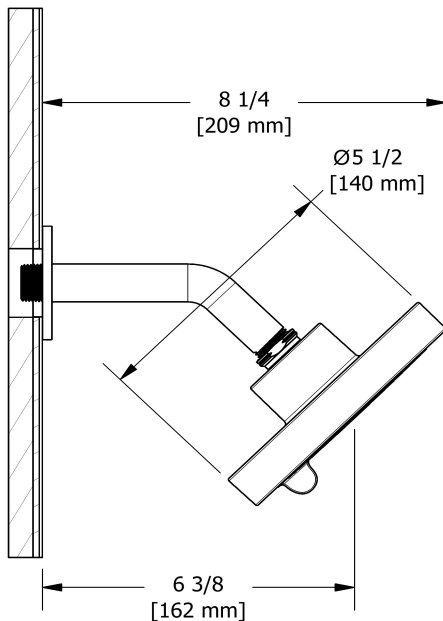

Sizes, models and finishes may differ from those presented.

Warranty

This **Riobel Inc.** product you have purchased carries a Limited Lifetime Warranty on the chrome, PVD finish, blacks and all working parts and is guaranteed from the initial purchase date against all manufacturing defects. All other finishes, including plastic components, are guaranteed for one year. All electric and/or electronic parts are covered by a 5-year limited warranty.

Customer Service

Ontario, West Canada : 888-287-5354 Quebec, Maritimes, United States : 866-473-8442