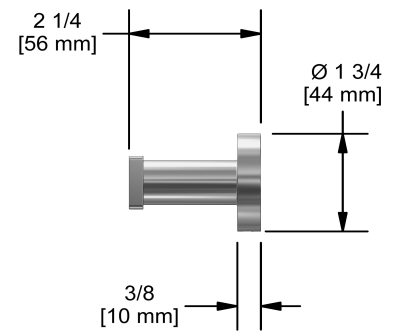

60 cm (24") towel bar
PX5

Specifications

Description

- 2 anchor points

Available colors

- C : Chrome

Sizes, models and finishes may differ from thoses presented.

Warranty