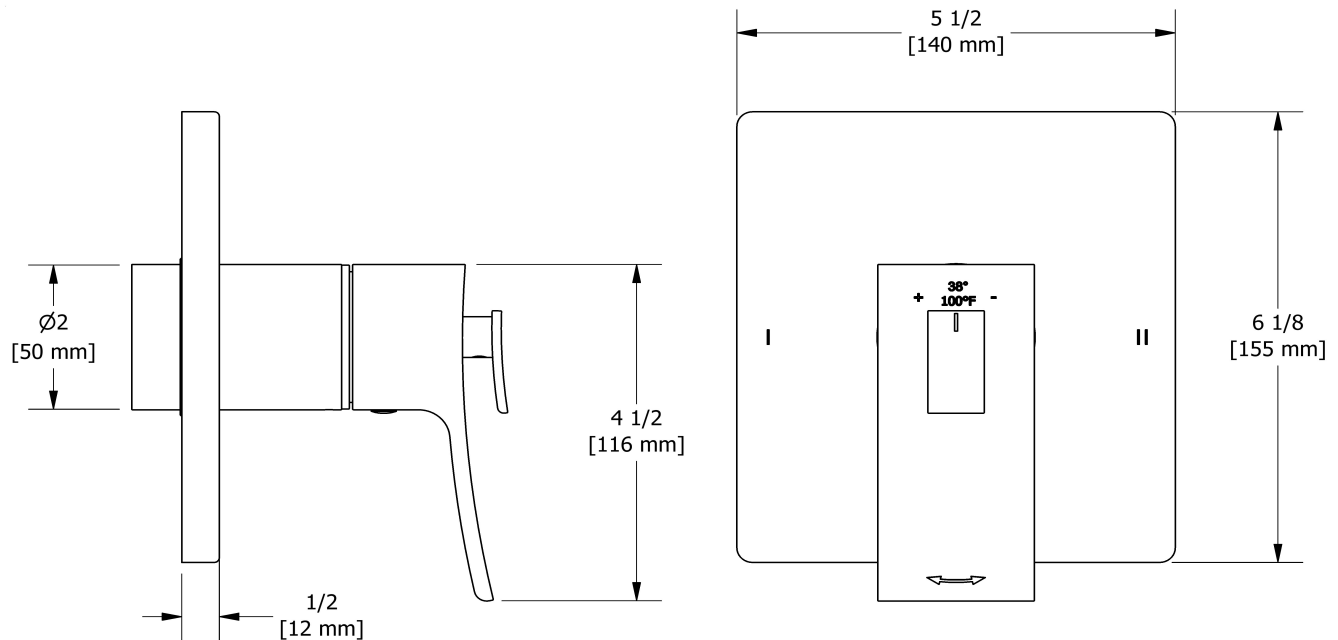

Sizes, models and finishes may differ from those presented.

Warranty

This **Riobel Inc.** product you have purchased carries a Limited Lifetime Warranty on the chrome, PVD finish, blacks and all working parts and is guaranteed from the initial purchase date against all manufacturing defects. All other finishes, including plastic components, are guaranteed for one year. All electric and/or electronic parts are covered by a 5-year limited warranty.

Customer Service

Ontario, West Canada : 888-287-5354 Quebec, Maritimes, United States : 866-473-8442

2020.06.12