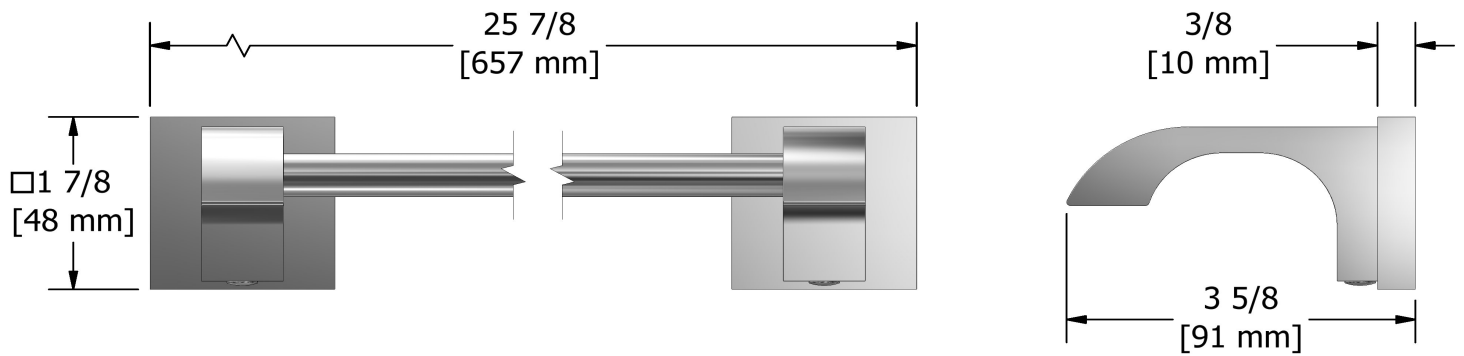

60 cm (24") towel bar
Z05

Specifications

Description

- 4 anchor points

Available colors

- C : Chrome
- BN : Brushed Nickel (PVD)
- PN : Polished Nickel (PVD)

Sizes, models and finishes may differ from those presented.