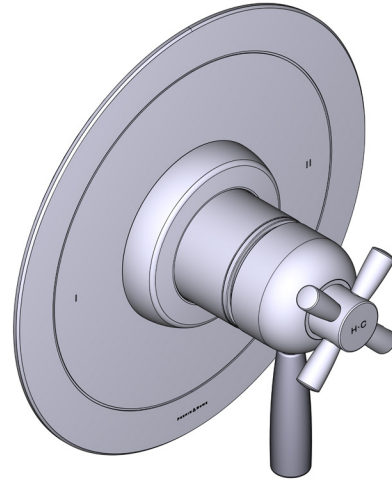

SPECIFICATIONS

DESCRIPTION

- Combines both thermostatic and pressure balance technologies
- “Set it and forget it” temperature control
- Temperature and volume control with diverter
- 2 dedicated functions (CEC Compliant)
- Rough-in valve sold separately:
  - Order R23 therm & pressure balance rough-in valve
  - 1-1/4” R23 extension kit available, order EXT23KIT114
  - 3/4” R23 extension kit available, order EXT23KIT34

CARTRIDGE

- 0-915 (Included)

STANDARDS

- ASME A112.18.1

WARRANTY

- Most products or parts carry “Limited Warranties” against manufacturing defects. For US customers please visit houseofrohl.com/support and for Canadian customers please visit houseofrohl.ca/support for complete product and finish warranty.

Holborn™ 1/2” Therm & Pressure Balance Trim with 2 Functions (No Share)

CORE MODEL: U.THB44W1

UPC®