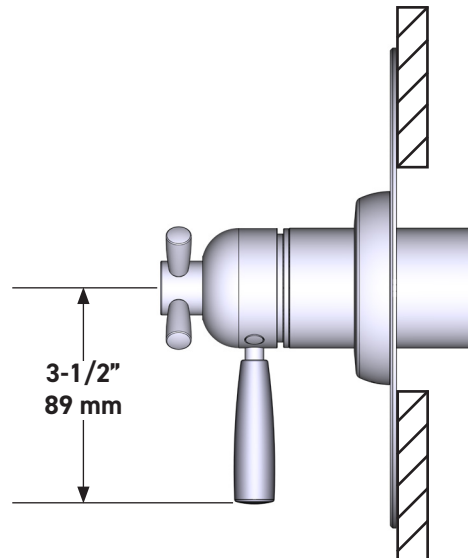

## Holborn™ 1/2” Therm & Pressure Balance Trim with 2 Functions (No Share)

**CORE MODEL:** U.THB44W1

UPC®

For warranty or additional information, contact:

US Customers

U.S.A.  
[houseofrohl.com/support](http://houseofrohl.com/support)  
1-800-777-9762