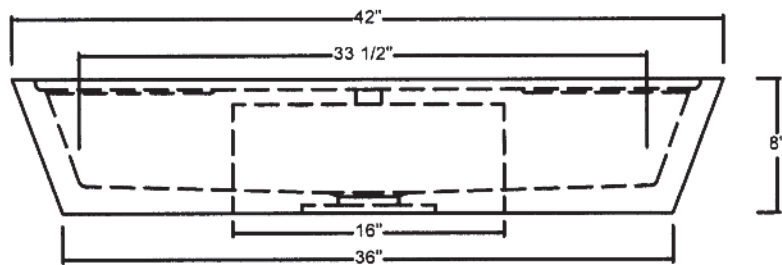

C04-OTD-42 SALUS POTTING SINK

©2011 STONE FOREST, INC.

TOP VIEW

- Available in:
Honed Black Granite (HONEBL)
- Angled sides for stand-alone or above counter use.
- Pre-drilled with one faucet hole. Specify if more are needed.
- Will fit most 3-1/2" drain assemblies or disposals. Do not use plumber's putty.
- NOTE: Due to size variations, final cabinet and countertop construction should be done with the sink on hand.
- Approx 300lbs

FRONT VIEW

SIDE VIEW