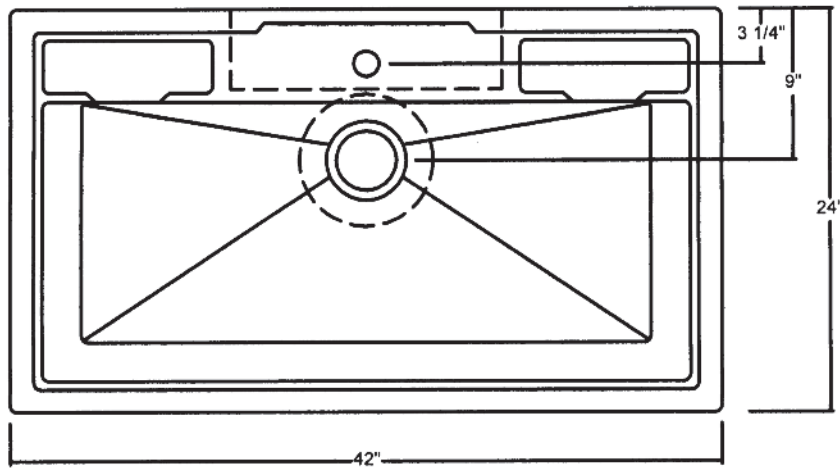

C04-OTD-42 SALUS POTTING SINK

©2011 STONE FOREST, INC.

TOP VIEW

- Available in:
Honed Black Granite (HONEBL)
- Angled sides for stand-alone or above counter use.
- Pre-drilled with one faucet hole. Specify if more are needed.
- Will fit most 3-1/2" drain assemblies or disposals. Do not use plumber's putty.
- NOTE: Due to size variations, final cabinet and countertop construction should be done with the sink on hand.
- Approx 300lbs

FRONT VIEW

SIDE VIEW