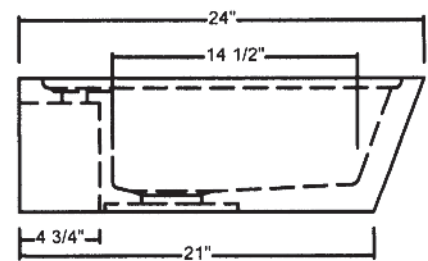

C04-OTD-42 SALUS POTTING SINK

©2011 STONE FOREST, INC.

TOP VIEW

- Available in:
Honed Black Granite (HONEBL)
- Angled sides for stand-alone or above counter use.
- Pre-drilled with one faucet hole. Specify if more are needed.
- Will fit most 3-1/2" drain assemblies or disposals. Do not use plumber's putty.
- NOTE: Due to size variations, final cabinet and countertop construction should be done with the sink on hand.
- Approx 300lbs

FRONT VIEW

SIDE VIEW