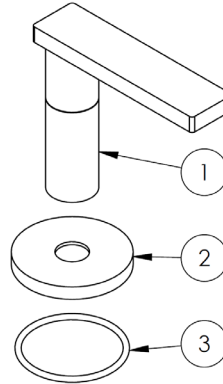

FEATURES

- ¼ turn washerless ceramic disc valve cartridges
- Flexible hose connection for 8" to 16" spread installations
- Flow rate 1.2 gpm (4.5 lpm) maximum flow rate
- Solid brass construction
- Listed by IAPMO, CSA, NSF, and other municipalities
- Warranty:
 - Limited lifetime warranty (residential use)
 - One year (commercial use)
- Shipping weight (lbs.): 10
- Shipping dimensions (in.): 29x12x4

ITEM NO.	PART NUMBER	QTY.
1	70-2-SPT-ASSY	1
2	NEOPERL CACHE TT	1
3	AS568 - 131	1
4	142-LOCK-NUT	1
5	142-TEE-GSKT	1
6	142-TEE	1
7	144-STL-WSHR	1
8	144-RBBR-WSHR	1
9	CL16-TOP-LOCK-NUT-LONG	2
10	502-PLSTC-LOCK-NUT	2
11C/11H	CRT502	2
12C/12H	SS-502-VALVE-BODY	2
13	502 FLEX HOSE	2

HANDLE TRIM

CODE: RNS4

ITEM NO.	PART NUMBER	QTY.
1	RNS4-HNDL	1
2	RNS4-ESC-RING	1
3	AS568 - 131	1

CODE: RNK8

ITEM NO.	PART NUMBER	QTY.
1	RNK8-HNDL	1
2	RNS4-ESC-RING	1
3	AS568 - 131	1

IMPORTANT INSTALLATION INFORMATION