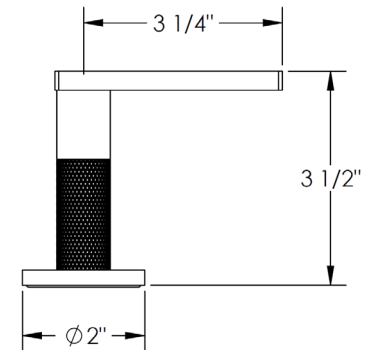

FEATURES

- ¼ turn washerless ceramic disc valve cartridges
- Flexible hose connection for 8" to 16" spread installations
- Flow rate 1.2 gpm (4.5 lpm) maximum flow rate
- Solid brass construction
- Listed by IAPMO, CSA, NSF, and other municipalities
- Warranty:
 - Limited lifetime warranty (residential use)
 - One year (commercial use)
- Shipping weight (lbs.): 10
- Shipping dimensions (in.): 29x12x4

ITEM NO.	PART NUMBER	QTY.
1	70-2-SPT-ASSY	1
2	NEOPERL CACHE TT	1
3	AS568 - 131	1
4	142-LOCK-NUT	1
5	142-TEE-GSKT	1
6	142-TEE	1
7	144-STL-WSHR	1
8	144-RBBR-WSHR	1
9	CL16-TOP-LOCK-NUT-LONG	2
10	502-PLSTC-LOCK-NUT	2
11C/11H	CRT502	2
12C/12H	SS-502-VALVE-BODY	2
13	502 FLEX HOSE	2

HANDLE TRIM

CODE: RNS4

ITEM NO.	PART NUMBER	QTY.
1	RNS4-HNDL	1
2	RNS4-ESC-RING	1
3	AS568 - 131	1

CODE: RNK8

ITEM NO.	PART NUMBER	QTY.
1	RNK8-HNDL	1
2	RNS4-ESC-RING	1
3	AS568 - 131	1

IMPORTANT INSTALLATION INFORMATION