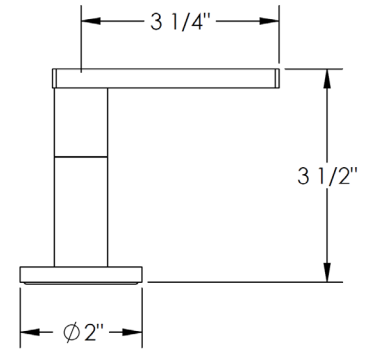

FEATURES

- ¼ turn washerless ceramic disc valve cartridges
- Flexible hose connection for 8" to 16" spread installations
- Flow rate 1.2 gpm (4.5 lpm) maximum flow rate
- Solid brass construction
- Listed by IAPMO, CSA, NSF, and other municipalities
- Warranty:
 - Limited lifetime warranty (residential use)
 - One year (commercial use)
- Shipping weight (lbs.): 10
- Shipping dimensions (in.): 29x12x4

ITEM NO.	PART NUMBER	QTY.
1	70-2-SPT-ASSY	1
2	NEOPERL CACHE TT	1
3	AS568 - 131	1
4	142-LOCK-NUT	1
5	142-TEE-GSKT	1
6	142-TEE	1
7	144-STL-WSHR	1
8	144-RBBR-WSHR	1
9	CL16-TOP-LOCK-NUT-LONG	2
10	502-PLSTC-LOCK-NUT	2
11C/11H	CRT502	2
12C/12H	SS-502-VALVE-BODY	2
13	502 FLEX HOSE	2

HANDLE TRIM

CODE: RNS4

ITEM NO.	PART NUMBER	QTY.
1	RNS4-HNDL	1
2	RNS4-ESC-RING	1
3	AS568 - 131	1

CODE: RNK8

ITEM NO.	PART NUMBER	QTY.
1	RNK8-HNDL	1
2	RNS4-ESC-RING	1
3	AS568 - 131	1

IMPORTANT INSTALLATION INFORMATION