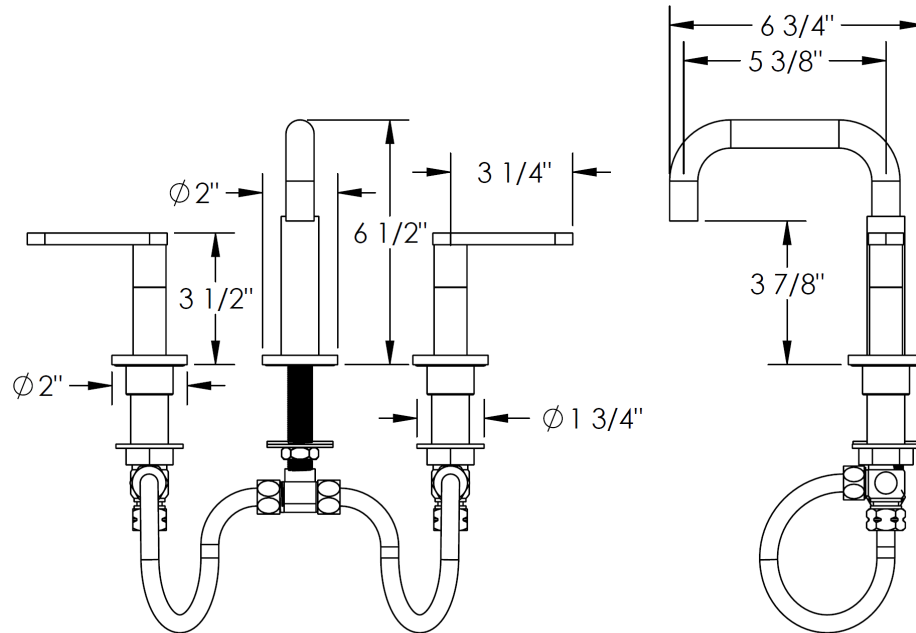

FEATURES

- ¼ turn washerless ceramic disc valve cartridges
- Flexible hose connection for 8" to 16" spread installations
- Flow rate 1.2 gpm (4.5 lpm) maximum flow rate
- Solid brass construction
- Listed by IAPMO, CSA, NSF, and other municipalities
- Warranty:
 - Limited lifetime warranty (residential use)
 - One year (commercial use)
- Shipping weight (lbs.): 10
- Shipping dimensions (in.): 29x12x4

ITEM NO.	PART NUMBER	QTY.
1	70-2-SPT-ASSY	1
2	NEOPERL CACHE TT	1
3	AS568 - 131	1
4	142-LOCK-NUT	1
5	142-TEE-GSKT	1
6	142-TEE	1
7	144-STL-WSHR	1
8	144-RBBR-WSHR	1
9	CL16-TOP-LOCK-NUT-LONG	2
10	502-PLSTC-LOCK-NUT	2
11C/11H	CRT502	2
12C/12H	SS-502-VALVE-BODY	2
13	502 FLEX HOSE	2

HANDLE TRIM

CODE: RNS4

ITEM NO.	PART NUMBER	QTY.
1	RNS4-HNDL	1
2	RNS4-ESC-RING	1
3	AS568 - 131	1

CODE: RNK8

ITEM NO.	PART NUMBER	QTY.
1	RNK8-HNDL	1
2	RNS4-ESC-RING	1
3	AS568 - 131	1

IMPORTANT INSTALLATION INFORMATION