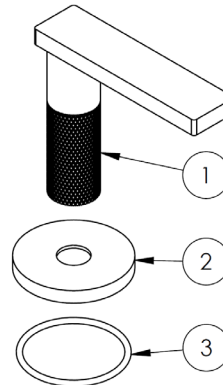

FEATURES

- ¼ turn washerless ceramic disc valve cartridges
- Flexible hose connection for 8" to 16" spread installations
- Flow rate 1.2 gpm (4.5 lpm) maximum flow rate
- Solid brass construction
- Listed by IAPMO, CSA, NSF, and other municipalities
- Warranty:
 - Limited lifetime warranty (residential use)
 - One year (commercial use)
- Shipping weight (lbs.): 10
- Shipping dimensions (in.): 29x12x4

ITEM NO.	PART NUMBER	QTY.
1	70-2-SPT-ASSY	1
2	NEOPERL CACHE TT	1
3	AS568 - 131	1
4	142-LOCK-NUT	1
5	142-TEE-GSKT	1
6	142-TEE	1
7	144-STL-WSHR	1
8	144-RBBR-WSHR	1
9	CL16-TOP-LOCK-NUT-LONG	2
10	502-PLSTC-LOCK-NUT	2
11C/11H	CRT502	2
12C/12H	SS-502-VALVE-BODY	2
13	502 FLEX HOSE	2

HANDLE TRIM

CODE: RNS4

ITEM NO.	PART NUMBER	QTY.
1	RNS4-HNDL	1
2	RNS4-ESC-RING	1
3	AS568 - 131	1

CODE: RNK8

ITEM NO.	PART NUMBER	QTY.
1	RNK8-HNDL	1
2	RNS4-ESC-RING	1
3	AS568 - 131	1

IMPORTANT INSTALLATION INFORMATION

- USE TEFLON TAPE OR PIPE SEALANT FOR THREADED CONNECTIONS
- DO NOT USE PLUMBER'S PUTTY ON ANY OF THE BRASS COMPONENTS
This will cause the finish to tarnish and void the warranty. A non-corrosive Alkoxy Silicone is recommended.
- DURING SWEATING OF LINES DO NOT OVERHEAT CASTING
Overheating may cause damage to internal mechanism
- COPPER ADAPTORS MAY BE REQUIRED TO COMPLETE YOUR INSTALLATION