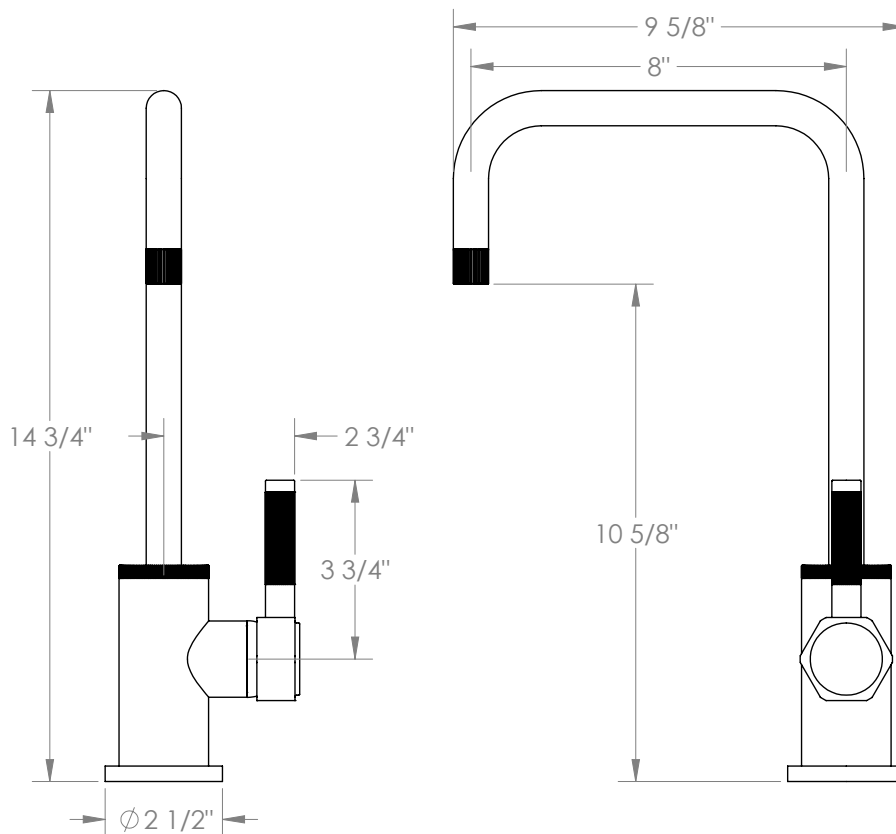

WATERMARK

BROOKLYN, NEW YORK

Sutton 111-7.3-SP4

Deck Mounted, Monoblock Kitchen Faucet

- Fits Deck Up To 1-1/2" Thick
- Recommended Mounting Hole: 1-3/8"
- All Lead-Free Brass Construction
- Flow Rate: 1.75 GPM
- Ceramic Mixing Cartridge
- 360° Rotating Spout
- Professional Installation Required

Available in all finishes shown on the [Watermark Designs website](#)

Meets the applicable requirements of ASME A112.18.1-2005/CSA B125.1-05, entitled "Plumbing Supply Fittings".

Watermark Designs reserves the right to make revisions without notice to produce specifications. All product dimensions are nominal.