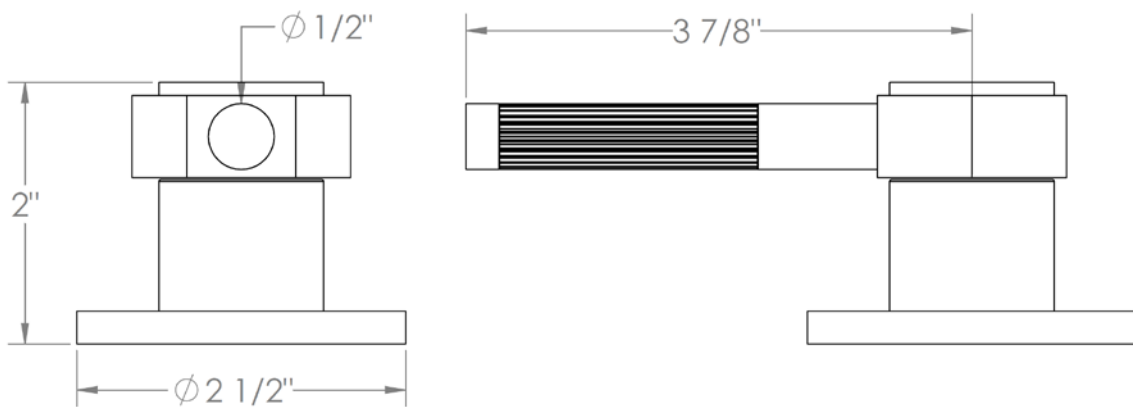

111-DT-SP4

Trim for Deck Mounted Valve

For use with SS-508-C, SS-508-H or SS-DD4 concealed roughs

WATERMARK DESIGNS 3/5/2018