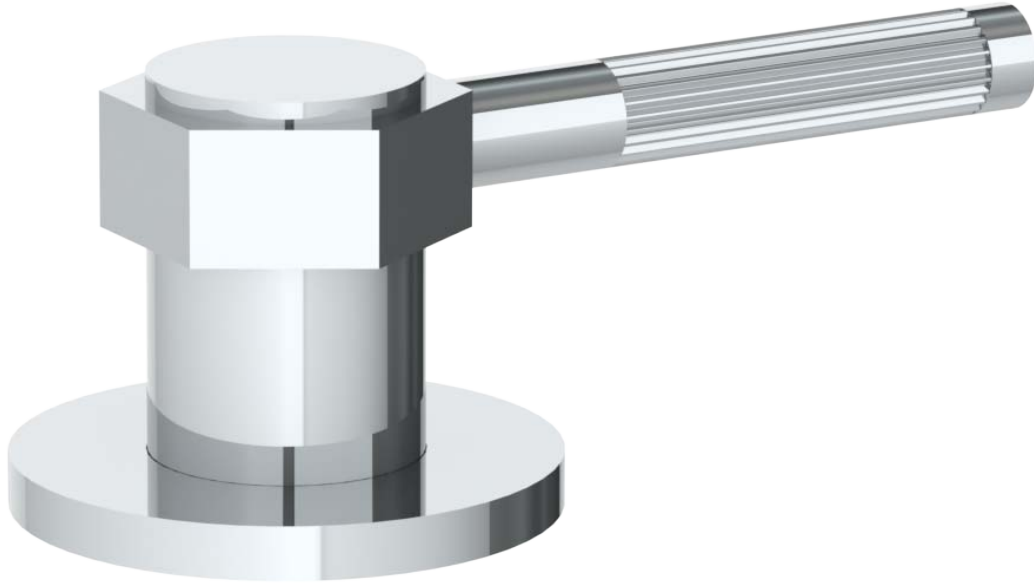

111-DT-SP4

Trim for Deck Mounted Valve

For use with SS-508-C, SS-508-H or SS-DD4 concealed roughs

WATERMARK DESIGNS 3/5/2018