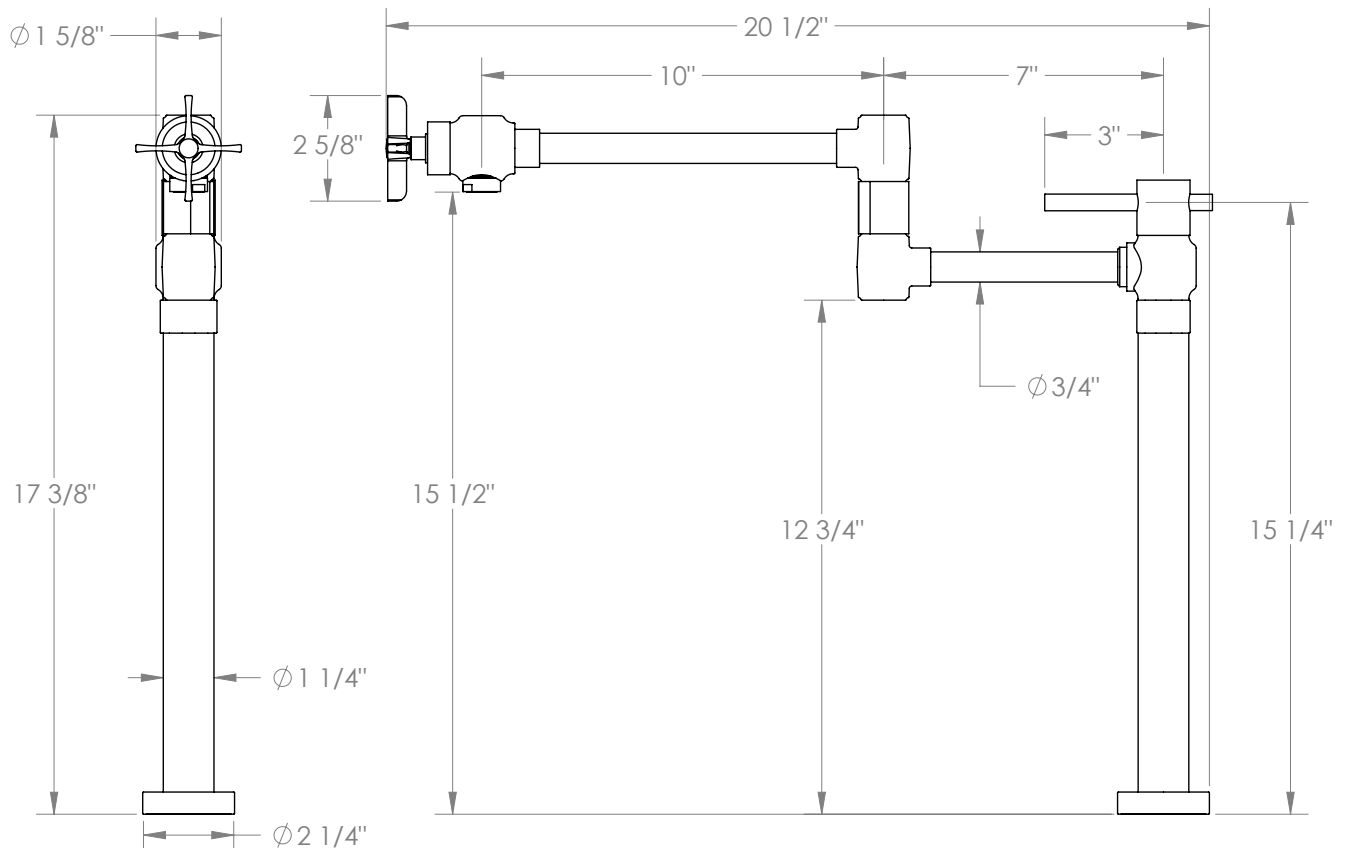

## H-Line 115-7.9-MZ5 Deck Mounted Pot Filler

- 1/2"-14 NPS Male Connection at Bottom
- Recommended Mounting Hole: 1"
- All Lead-Free Brass Construction
- Flow Rate: 7.5 GPM
- 1/4 Turn Ceramic Cartridge
- Use With Cold Water Only
- 360° Rotating Spout
- Professional Installation Required
- Fits Deck Up To 3" Thick

Available in all finishes shown on the [Watermark Designs website](https://www.watermarkdesigns.com)

Meets the applicable requirements of ASME A112.18.1-2005/CSA B125.1-05, entitled "Plumbing Supply Fittings".