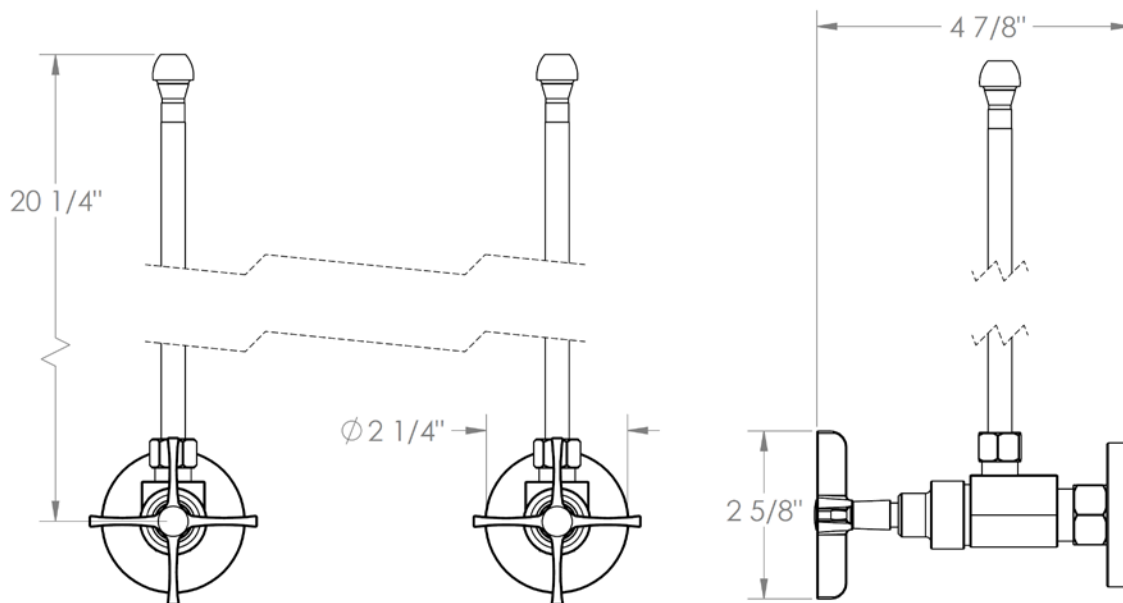

115-MAS1-MZ5

Lavatory Angle Stop Kit

1/2" Compression x 3/8" OD Compression

WATERMARK DESIGNS 5/4/2018