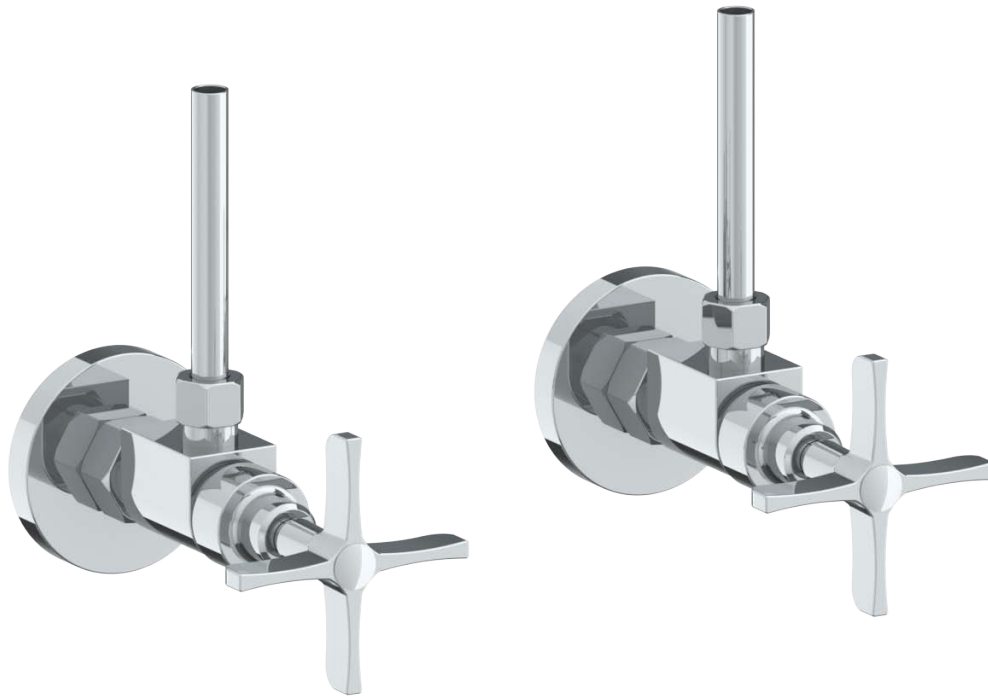

115-MAS1-MZ5

Lavatory Angle Stop Kit

1/2" Compression x 3/8" OD Compression

WATERMARK DESIGNS 5/4/2018