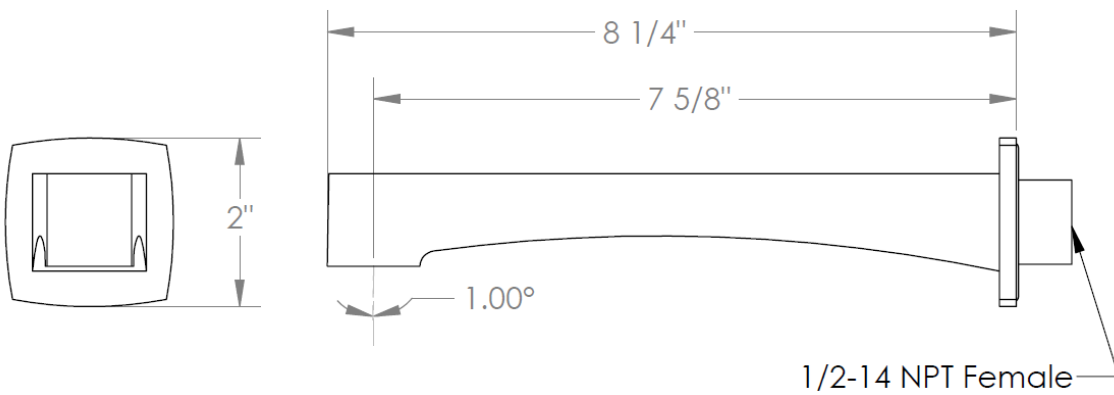

**115-WBS**

**Wall Mount Tub Spout**

Meets the applicable requirements of ASME A112.18.1-2005/CSA B125.1-05, entitled "Plumbing Supply Fittings"