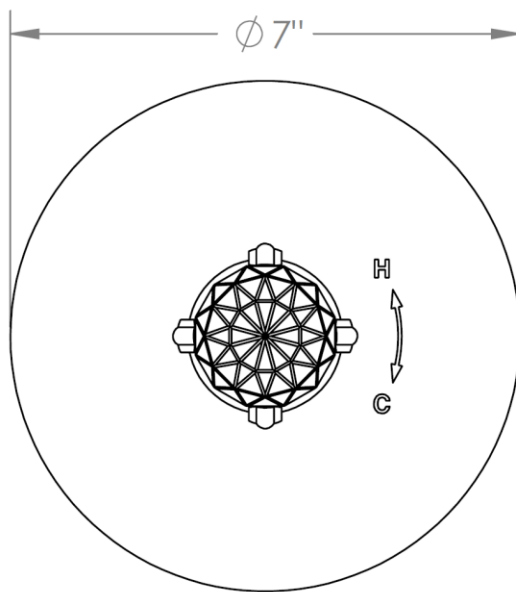

201-P80-R2

Trim Kit Only for Pressure Balance Valve
Requires SS-PB75 concealed rough

WATERMARK DESIGNS 11/20/2018

350 Dewitt Ave Brooklyn NY 11207 USA T 718 257 2800 F 718 257 2144 info@watermark-designs.com