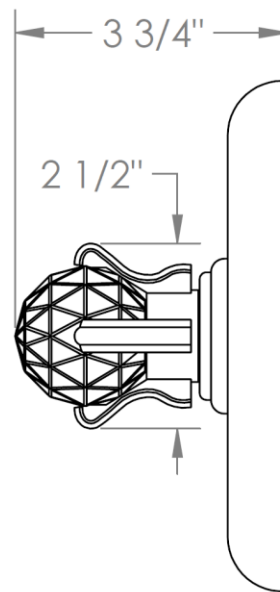

201-P80-R2

Trim Kit Only for Pressure Balance Valve
Requires SS-PB75 concealed rough

WATERMARK DESIGNS 11/20/2018

350 Dewitt Ave Brooklyn NY 11207 USA T 718 257 2800 F 718 257 2144 info@watermark-designs.com