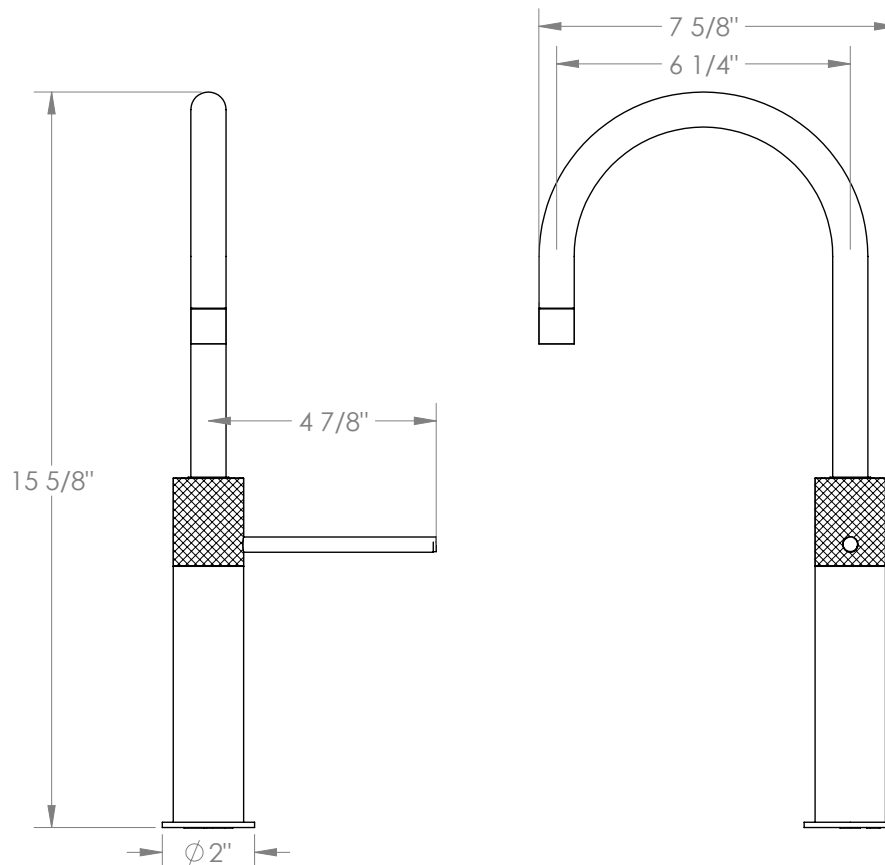

WATERMARK

BROOKLYN, NEW YORK

Titanium 22-9.3-TIC

Deck Mounted, Monoblock Kitchen Prep Faucet

- Fits Deck Up To 1-1/2" Thick
- Recommended Mounting Hole: 1-3/8"
- All Lead-Free Brass Construction
- Flow Rate: 1.75 GPM
- Ceramic Mixing Cartridge
- 360° Rotating Spout
- Professional Installation Required

Available in all finishes shown on the [Watermark Designs website](#)

Meets the applicable requirements of ASME A112.18.1-2005/CSA B125.1-05, entitled "Plumbing Supply Fittings".

Watermark Designs reserves the right to make revisions without notice to produce specifications. All product dimensions are nominal.