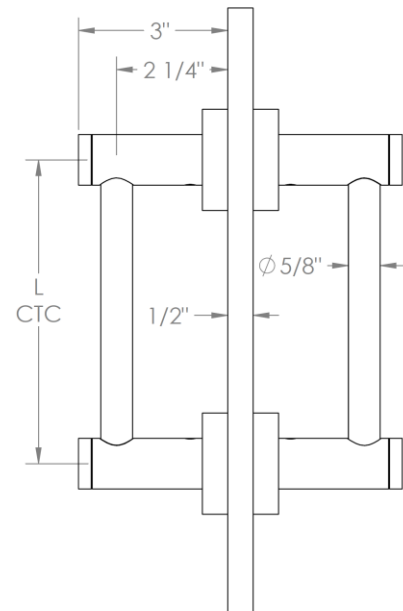

23-0.1- _DDP

Glass Mounted Double Door Pull

For use with 1/2" thick glass with Ø1/2" holes

| MODEL NO. | DIMENSION OF L |
|--------------|----------------|
| 23-0.1-6DDP | 6" |
| 23-0.1-12DDP | 12" |
| 23-0.1-18DDP | 18" |
| 23-0.1A-DDP | 24" |