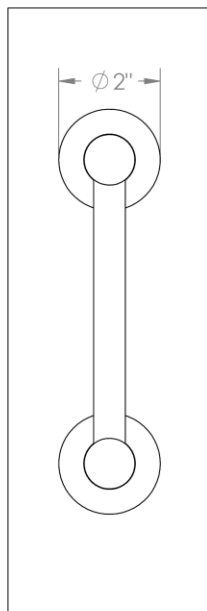

23-0.1- _DDP

Glass Mounted Double Door Pull

For use with 1/2" thick glass with Ø1/2" holes

| MODEL NO. | DIMENSION OF L |
|--------------|----------------|
| 23-0.1-6DDP | 6" |
| 23-0.1-12DDP | 12" |
| 23-0.1-18DDP | 18" |
| 23-0.1A-DDP | 24" |