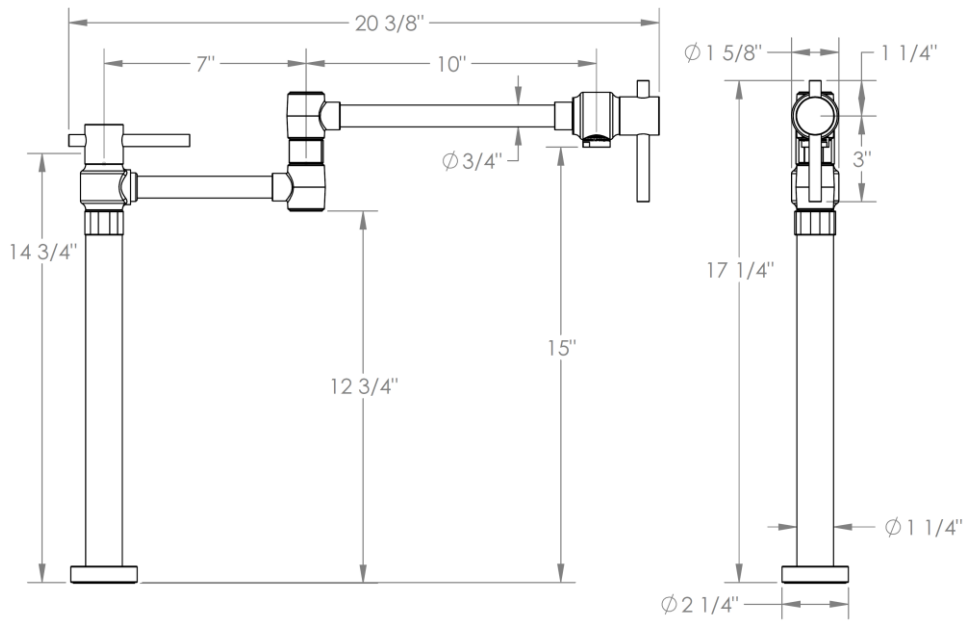

**23-7.9**

**Deck Mount Pot Filler**

Note: For cold or hot water only. Does not mix.

Meets the applicable requirements of ASME A112.18.1-2005/CSA B125.1-05, entitled "Plumbing Supply Fittings"

**WATERMARK DESIGNS 12/26/2017**