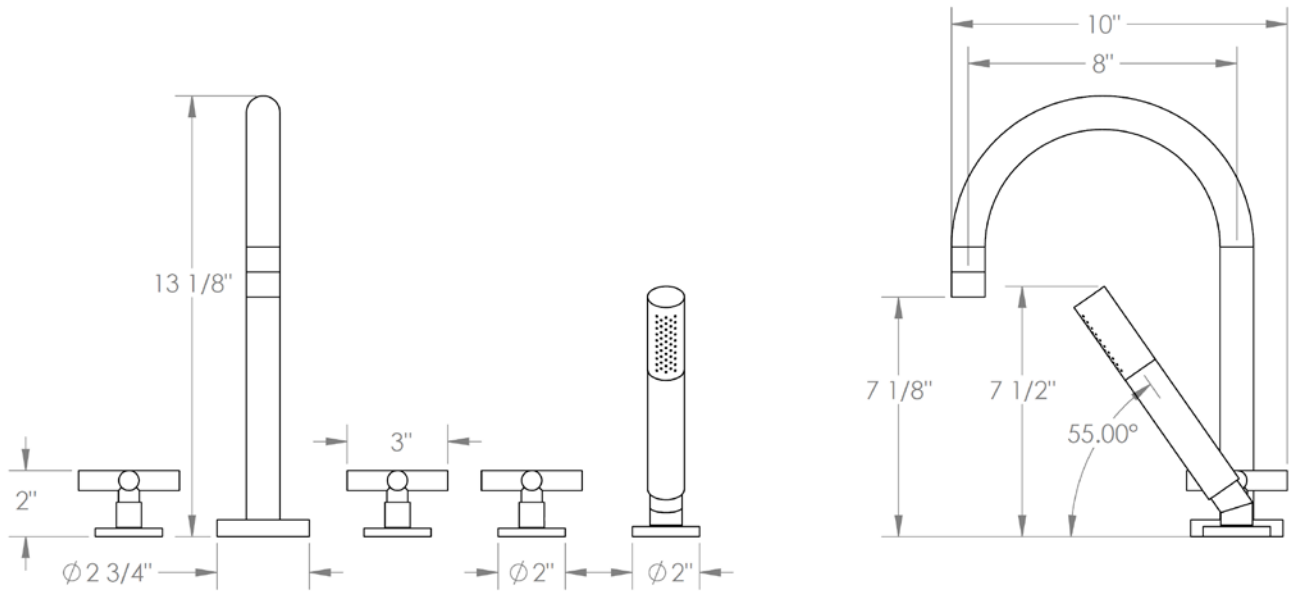

23-8.1-L9
Deck Mounted Bath Set

Meets the applicable requirements of ASME A112.18.1-2005/CSA B125.1-05, entitled "Plumbing Supply Fittings"