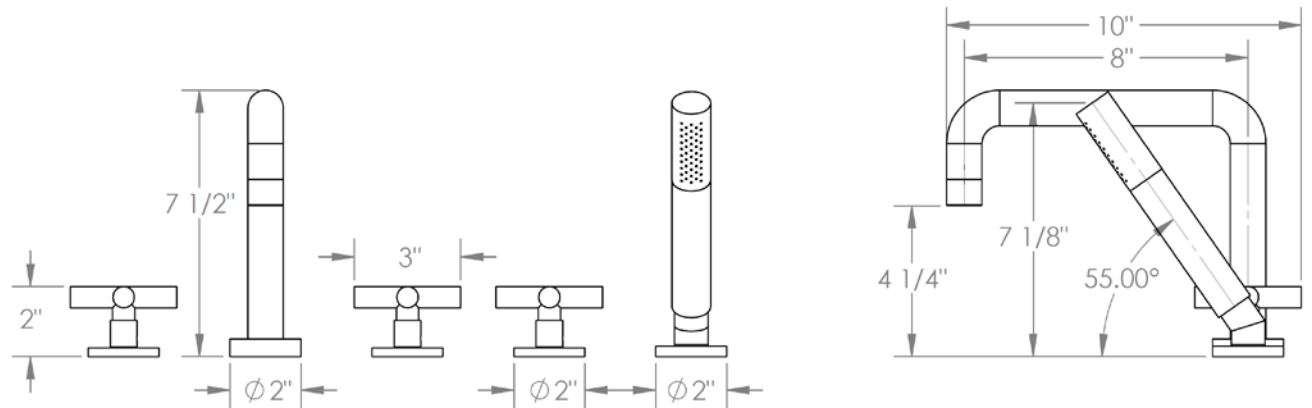

**23-8.26.1-L9**  
Deck Mounted Bath Set

Meets the applicable requirements of ASME A112.18.1-2005/CSA B125.1-05, entitled "Plumbing Supply Fittings"