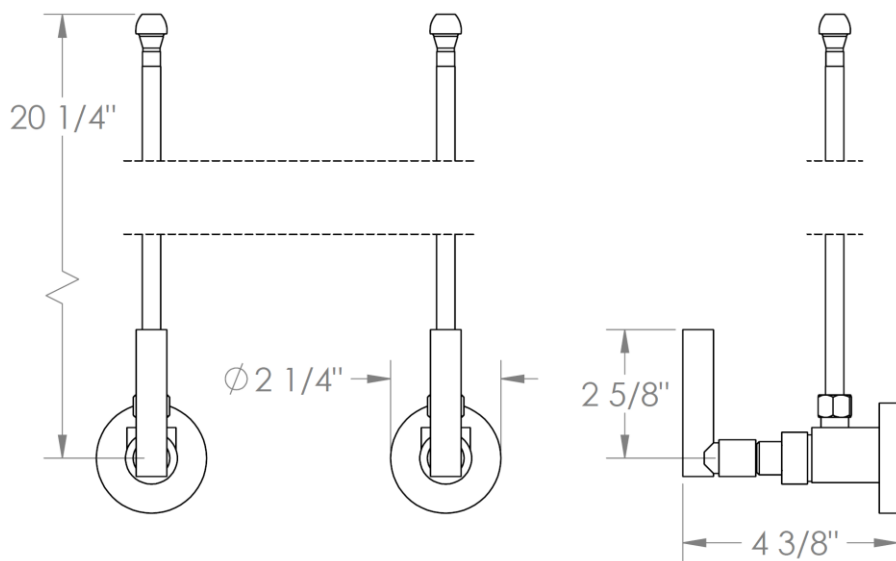

23-MAS2-L8

Lavatory Angle Stop Kit

1/2" IPS x 3/8" OD Compression

WATERMARK DESIGNS 1/29/2019

350 Dewitt Ave Brooklyn NY 11207 USA T 718 257 2800 F 718 257 2144 info@watermark-designs.com