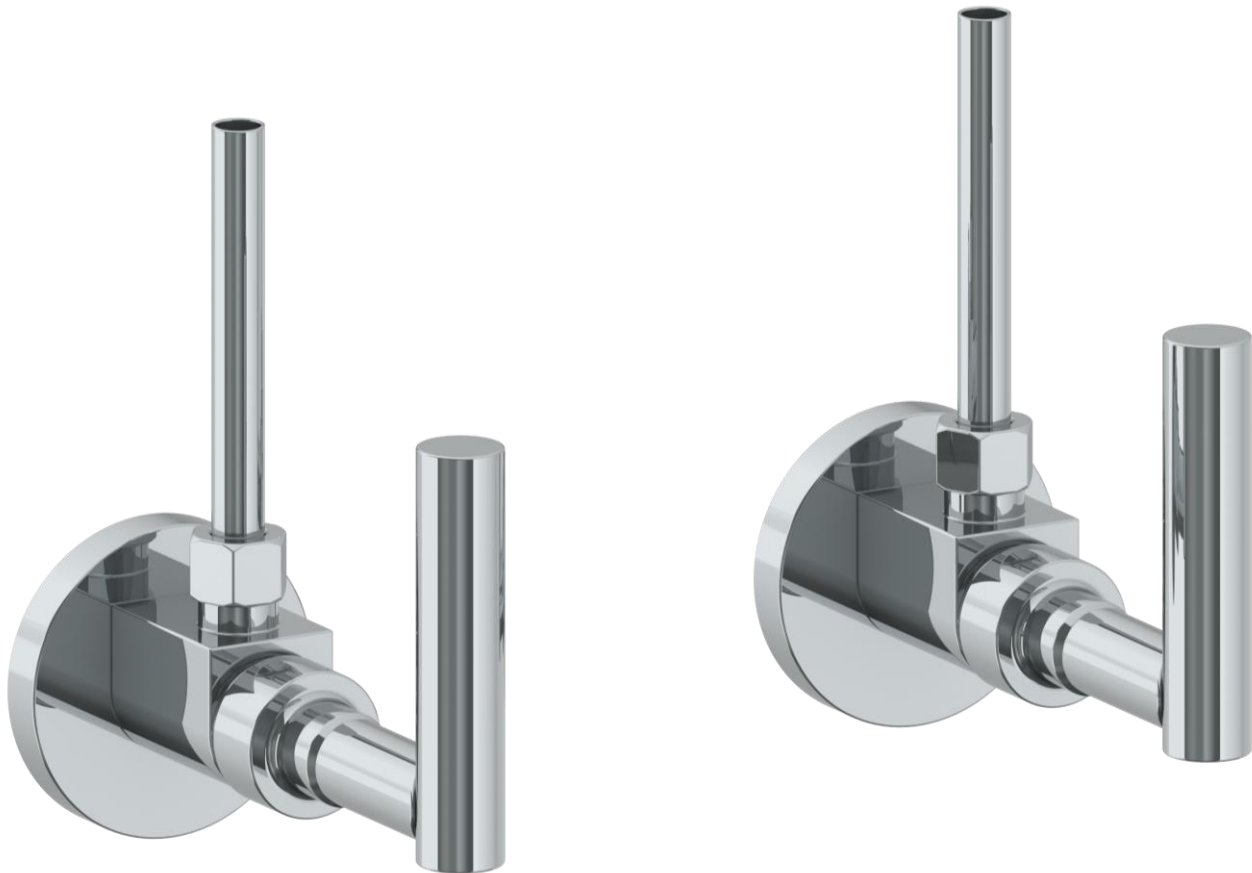

23-MAS2-L8

Lavatory Angle Stop Kit

1/2" IPS x 3/8" OD Compression

WATERMARK DESIGNS 1/29/2019

350 Dewitt Ave Brooklyn NY 11207 USA T 718 257 2800 F 718 257 2144 info@watermark-designs.com