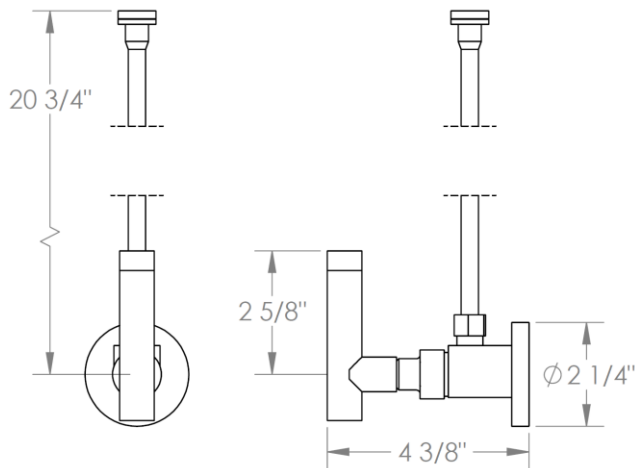

**25-MAS6-IN14**

Toilet Angle Stop Kit

1/2" IPS x 3/8" OD Compression

**WATERMARK DESIGNS 1/30/2019**

350 Dewitt Ave Brooklyn NY 11207 USA T 718 257 2800 F 718 257 2144 info@watermark-designs.com