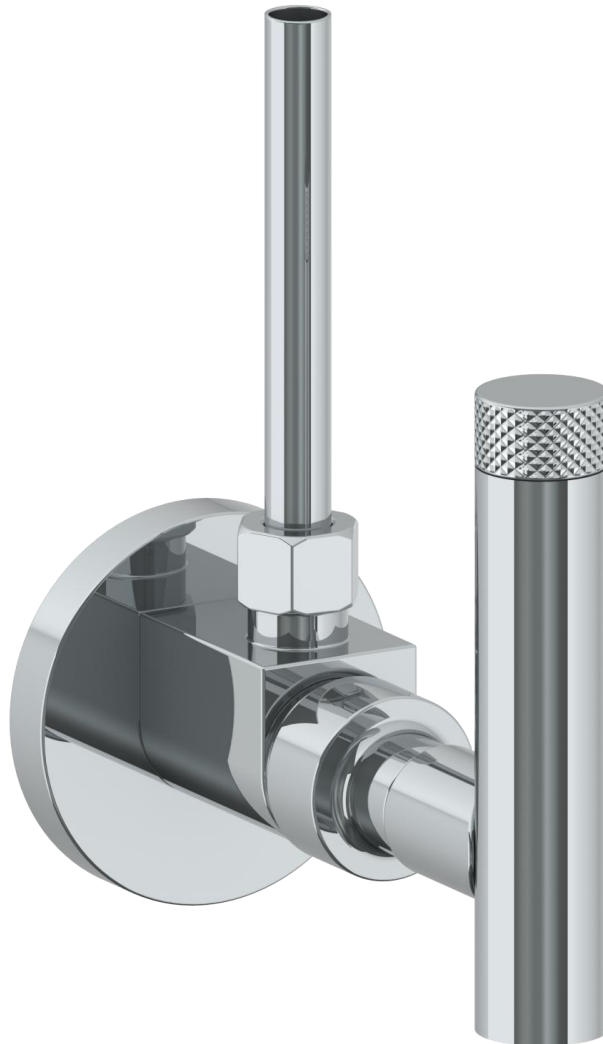

**25-MAS6-IN14**

Toilet Angle Stop Kit

1/2" IPS x 3/8" OD Compression

**WATERMARK DESIGNS 1/30/2019**

350 Dewitt Ave Brooklyn NY 11207 USA T 718 257 2800 F 718 257 2144 info@watermark-designs.com