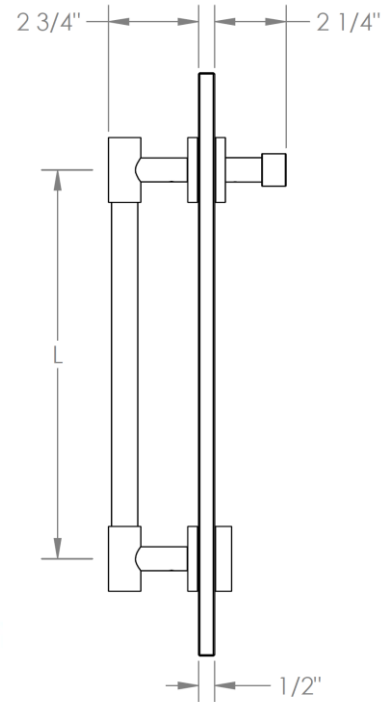

27-0.1-__SDP

Glass Mounted Door Pull with Knob

For use with 1/2" thick glass with Ø1/2" Holes

Model No.	Dimension of L
27-0.1-6SDP	6"
27-0.1-12SDP	12"
27-0.1-18SDP	18"
27-0.1A-SDP	24"

WATERMARK DESIGNS

350 Dewitt Ave Brooklyn NY 11207 USA T 718 257 2800 F 718 257 2144 info@watermark-designs.com