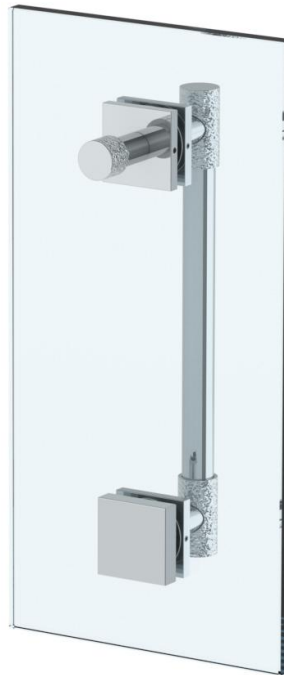

27-0.1-__SDP

Glass Mounted Door Pull with Knob

For use with 1/2" thick glass with Ø1/2" Holes

Model No.	Dimension of L
27-0.1-6SDP	6"
27-0.1-12SDP	12"
27-0.1-18SDP	18"
27-0.1A-SDP	24"

WATERMARK DESIGNS

350 Dewitt Ave Brooklyn NY 11207 USA T 718 257 2800 F 718 257 2144 info@watermark-designs.com