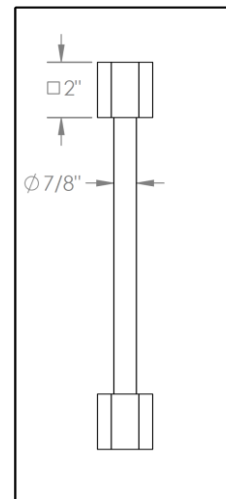

27-0.1-__SDP

Glass Mounted Door Pull with Knob

For use with 1/2" thick glass with Ø1/2" Holes

Model No.	Dimension of L
27-0.1-6SDP	6"
27-0.1-12SDP	12"
27-0.1-18SDP	18"
27-0.1A-SDP	24"

WATERMARK DESIGNS

350 Dewitt Ave Brooklyn NY 11207 USA T 718 257 2800 F 718 257 2144 info@watermark-designs.com