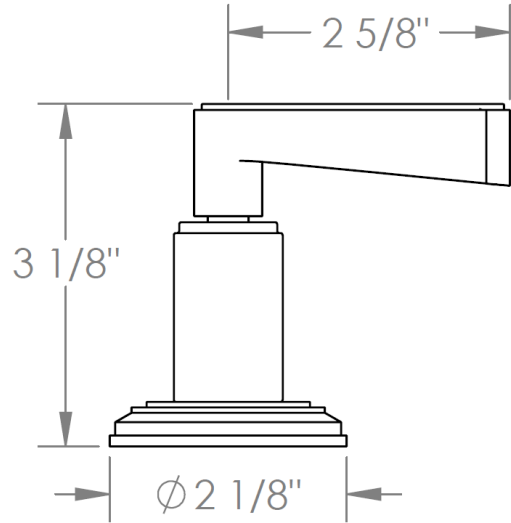

HANDLE TRIM OPTIONS

TR24 - NORWOOD