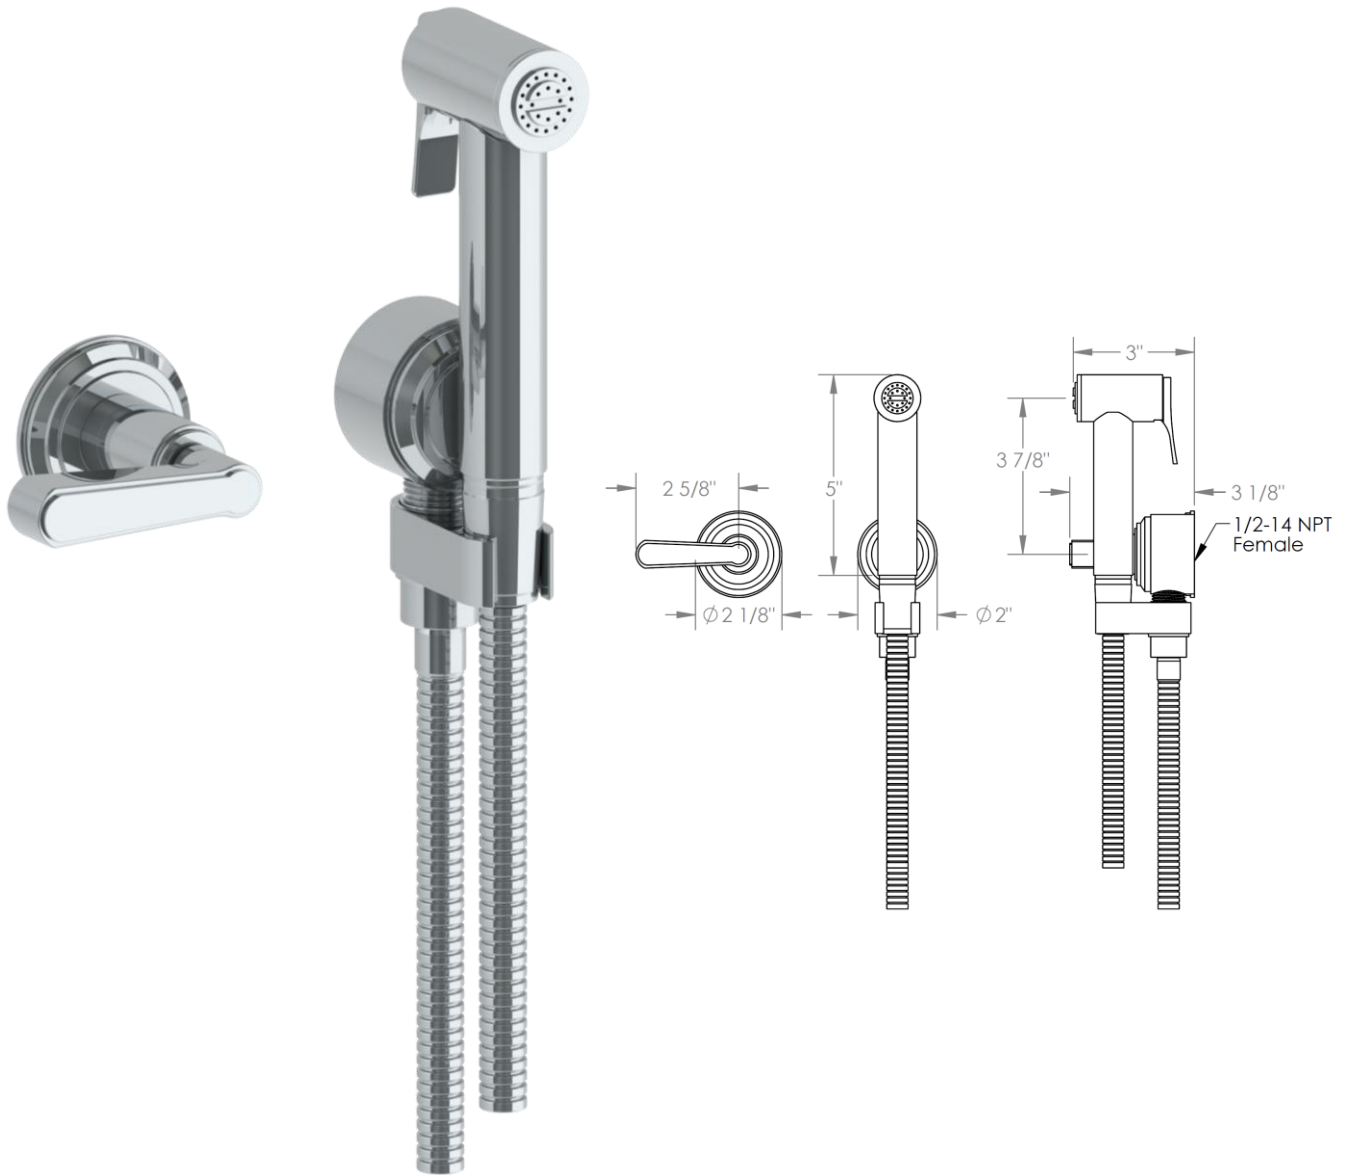

30-4.4-__

Wall Mounted Bidet Spray Set

Includes Progressive Mixer & 49" Hose

Requires SS-SHV1.2 concealed rough

Note: Some building codes may require backflow preventers installed in the supply lines

HANDLE TRIM OPTIONS

TR24 - NORWOOD

TR25 - UNION