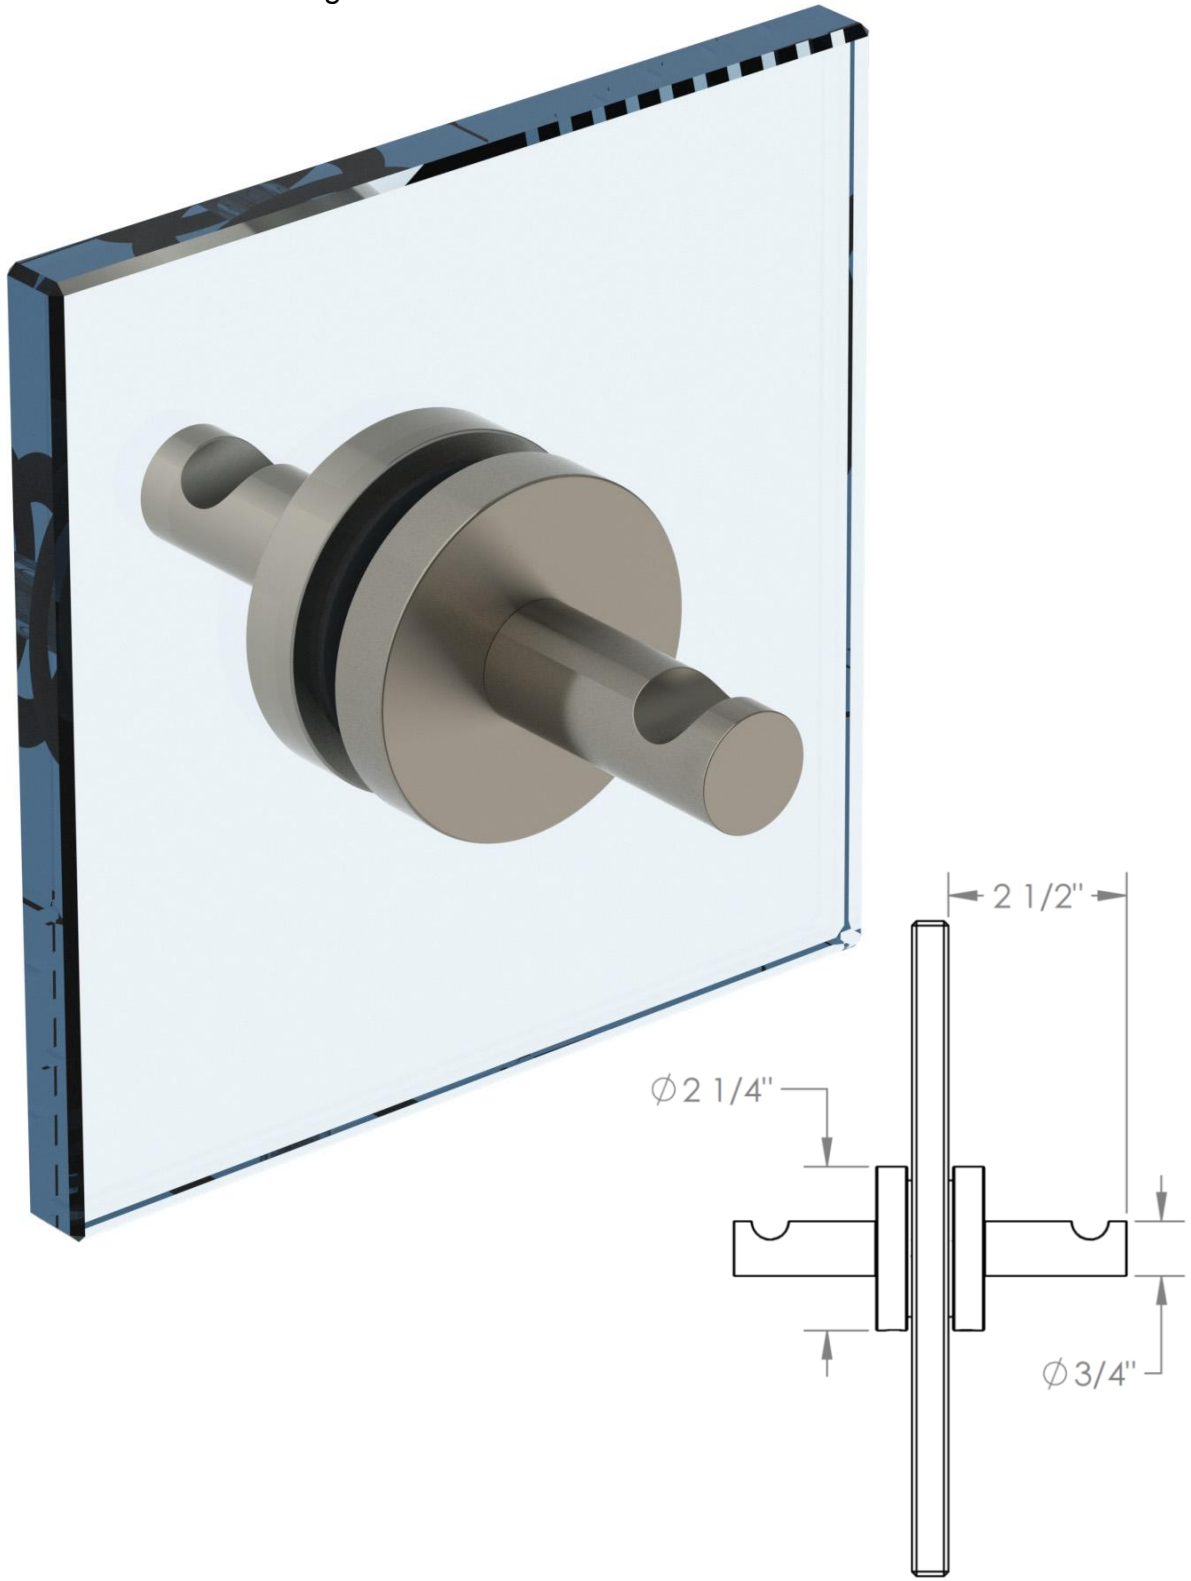

31-0.5DDP

Double Shower Door Knob

For use with 1/2" thick glass with $\text{Ø}1/2"$ Holes

WATERMARK DESIGNS 9/6/2016

350 Dewitt Ave Brooklyn NY 11207 USA T 718 257 2800 F 718 257 2144 info@watermark-designs.com