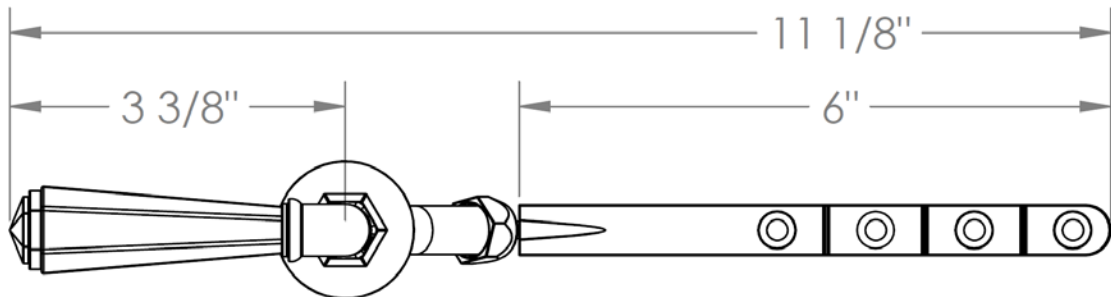

312-0.11-Y
Tank Lever
Front, Side or Angle Mount

WATERMARK DESIGNS 7/13/2018