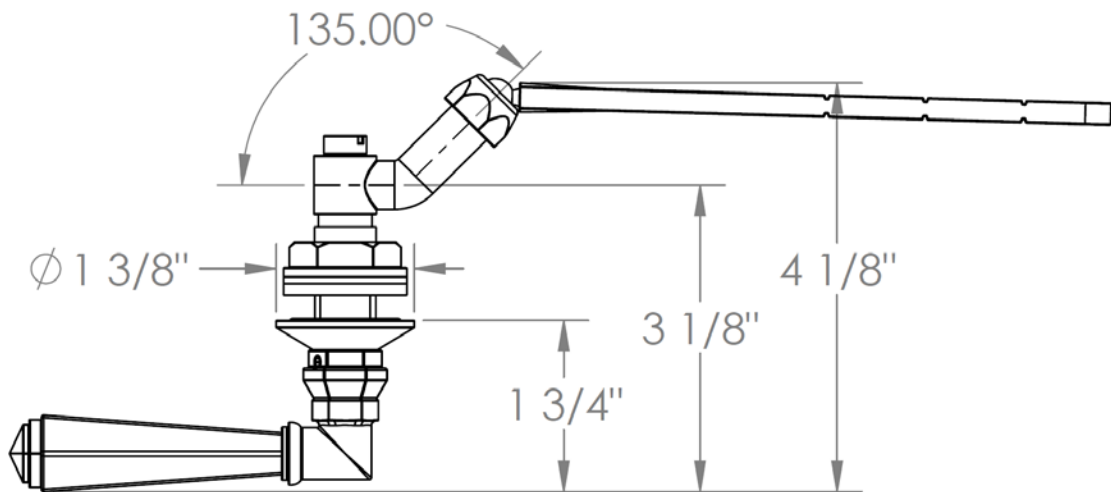

312-0.11-Y
Tank Lever
Front, Side or Angle Mount

WATERMARK DESIGNS 7/13/2018