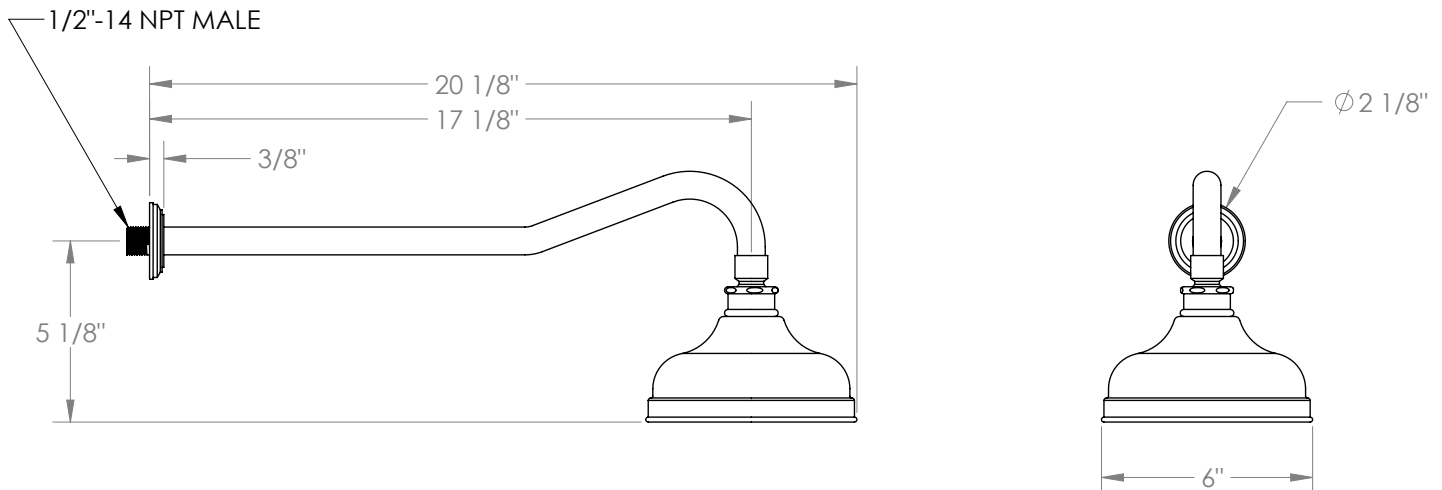

# WATERMARK

BROOKLYN, NEW YORK

**Stratford**

**321-HAF.1**

Wall Mounted Showerhead

- Flow Rate: 1.75 GPM at 80 psi
- Self-Cleaning Silicone Jets
- Includes: SS-206TRAF and SH-RH070.
- Professional Installation Required.

Available in all finishes shown on the [Watermark Designs website](#)

C

Meets the applicable requirements of ASME A112.18.1-2005/CSA B125.1-05, entitled "Plumbing Supply Fittings".

Watermark Designs reserves the right to make revisions without notice to product specifications. All product dimensions are nominal.