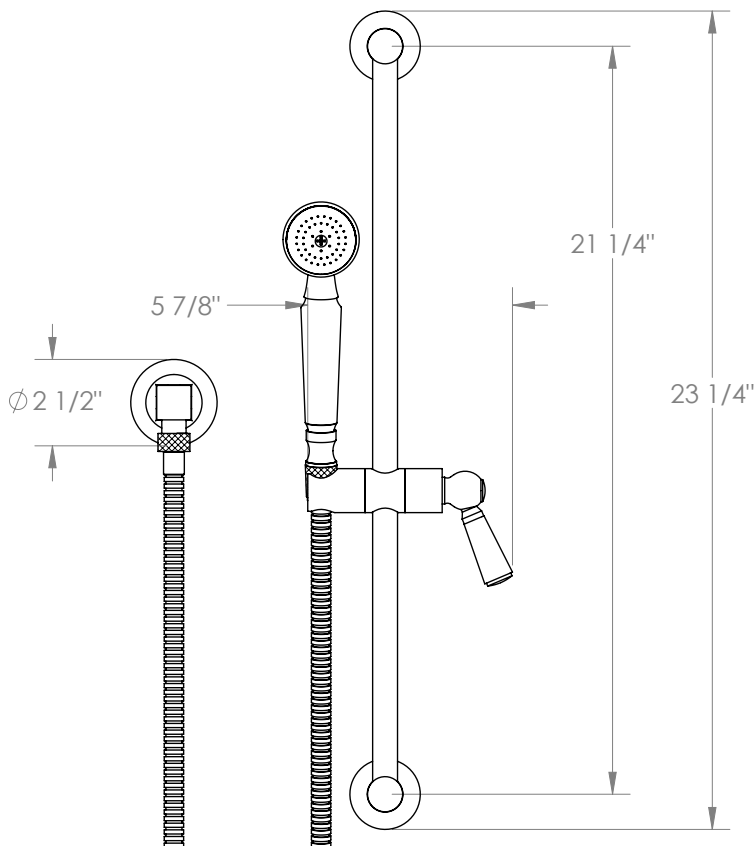

WATERMARK

BROOKLYN, NEW YORK

Haley 34-HSPB1-H4

Positioning Bar Shower Kit with Hand Shower

- Handshower Flow Rate: 1.75 GPM
- Slide bar features an adjustable shower holder that can be set along length of bar and can be set at angle up to 45°
- Hose Length: 69"
- Includes two backflow preventers- one in the hand shower and one in the wall elbow

Includes The Following Components:

- Shower Positioning Bar: 34-6524
- Hand Shower: SH-S525B
- Wall Elbow: ELB-6001
- Shower Hose: DS-4079

Available in all finishes shown on the [Watermark Designs website](https://www.watermark-designs.com)

Meets the applicable requirements of ASME A112.18.1-2005/CSA B125.1-05, entitled "Plumbing Supply Fittings".

Watermark Designs reserves the right to make revisions without notice to produce specifications. All product dimensions are nominal.