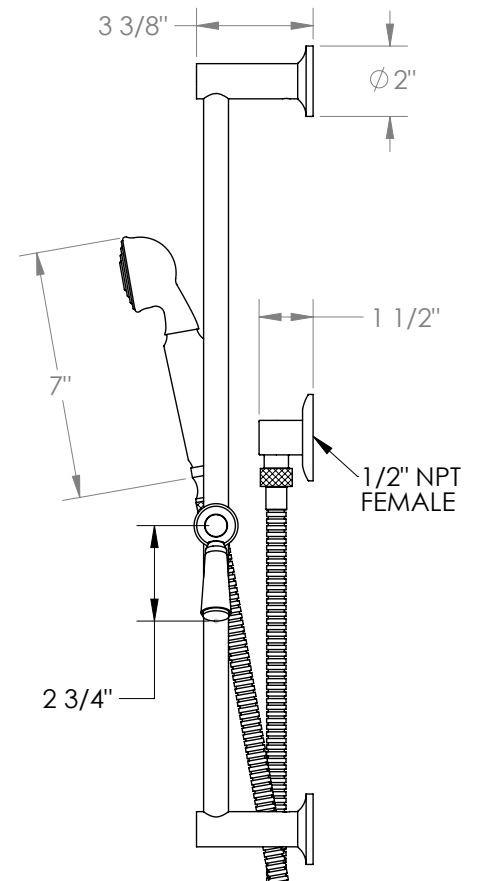

WATERMARK

BROOKLYN, NEW YORK

Haley 34-HSPB1-H4

Positioning Bar Shower Kit with Hand Shower

- Handshower Flow Rate: 1.75 GPM
- Slide bar features an adjustable shower holder that can be set along length of bar and can be set at angle up to 45°
- Hose Length: 69"
- Includes two backflow preventers- one in the hand shower and one in the wall elbow

Includes The Following Components:

- Shower Positioning Bar: 34-6524
- Hand Shower: SH-S525B
- Wall Elbow: ELB-6001
- Shower Hose: DS-4079

Available in all finishes shown on the [Watermark Designs website](https://www.watermark-designs.com)

Meets the applicable requirements of ASME A112.18.1-2005/CSA B125.1-05, entitled "Plumbing Supply Fittings".

Watermark Designs reserves the right to make revisions without notice to produce specifications. All product dimensions are nominal.